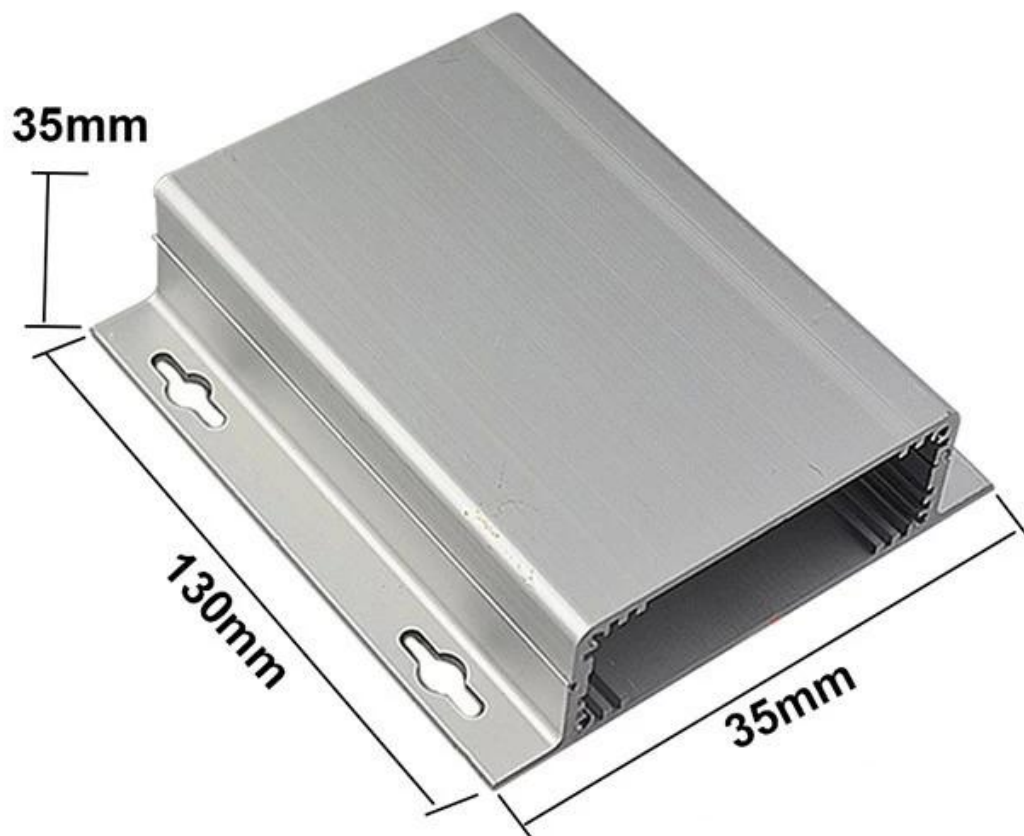

SZOMK

Customizable
cutout, sticker
silkscreen, color

Weight: 266g
Model No. AK-C-A26

Size: 4.72*1.38*5.12 inch
35*120*130 mm