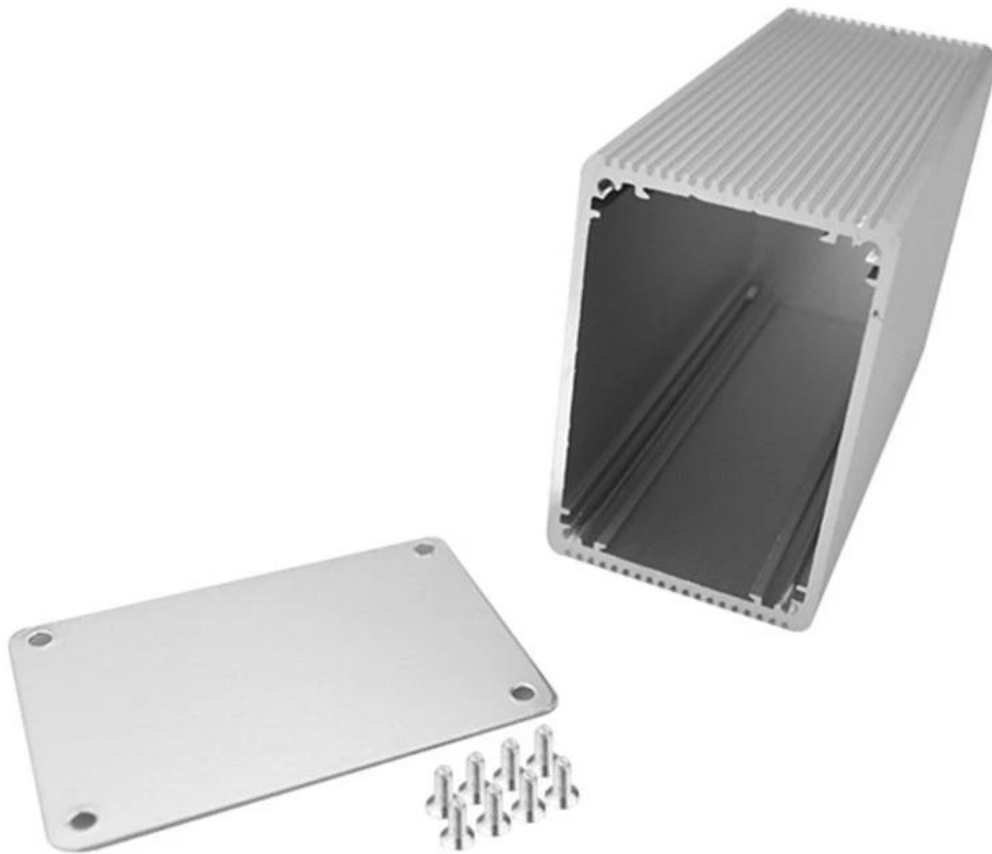

SZOMK

Customizable
cutout, sticker
silkscreen, color

Weight: 140g
Model No. AK-C-B3

Size: 3.94*2.60*1.69 inch
100*66*43 mm

SZOMK

SZOMK

SZOMK

Wall-mounting series