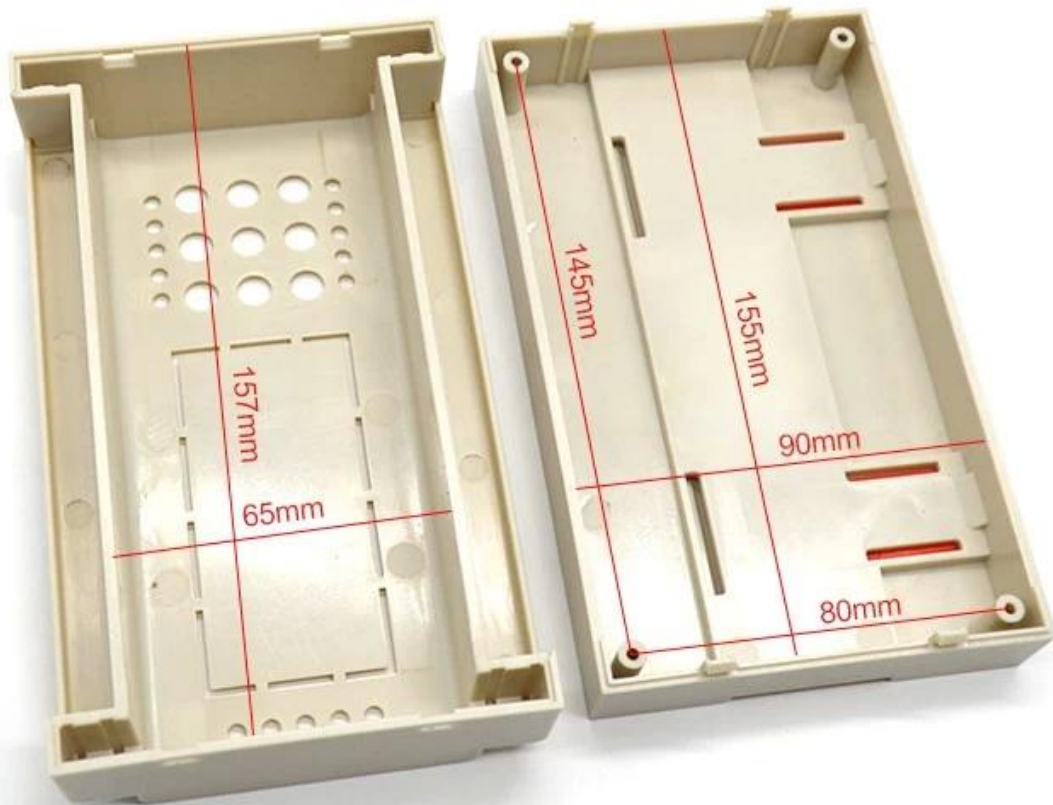

Detaillierte Bilder von PLC Din Rail Kunststoff Control Gehäuse Fall

SZOMK

▶ **Enclosure Manufacturer**
www.chinaenclosure.com

SZOMK

Customizable
cutout, sticker
silkscreen, color

Weight: 135g
Model No. AK-DR-36

Size: 6.30*3.74*2.17 inch
160*95*55 mm

Andere Anpassung

SZOMK

WE CAN DO

- ✓ *Provide thousands of public enclosure* MOQ: 1 piece
- ✓ *Small order custom* MOQ: 20-30 pcs
- ✓ *Design private custom enclosure (provide PCB)*
- ✓ *Molding, tooling (provide sample / STEP file)*

cutout, laser engrave, screen printing, sticker, acrylic plate, pvc label, color, silica gel rings, etc.

WE CAN DO

For **HOUSING** some of the Processing,
Openings, Screen, Stickers, PVC LABEL

Verpackungs- und Versandmethoden