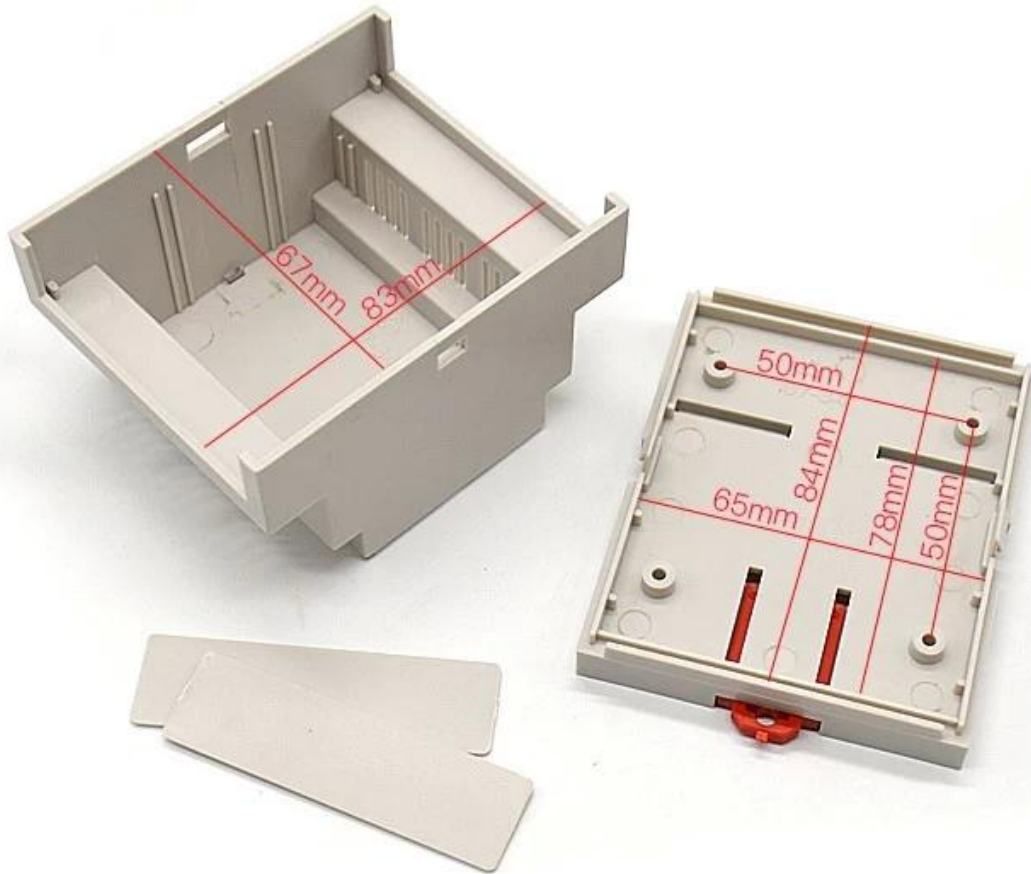

Immagini dettagliate dell'alloggiamento in plastica ABS per guida DIN

SZOMK

▶ **Enclosure Manufacturer**
www.chinaenclosure.com

SZOMK

Customizable
cutout, sticker
silkscreen, color

Weight: 63g
Model No. AK-DR-41

Size: 3.43*2.36*2.80 inch
87*60*71 mm

Altre personalizzazioni

SZOMK

WE CAN DO

- ✓ *Provide thousands of public enclosure* MOQ: 1 piece
- ✓ *Small order custom* MOQ: 20-30 pcs
- ✓ *Design private custom enclosure (provide PCB)*
- ✓ *Molding, tooling (provide sample / STEP file)*