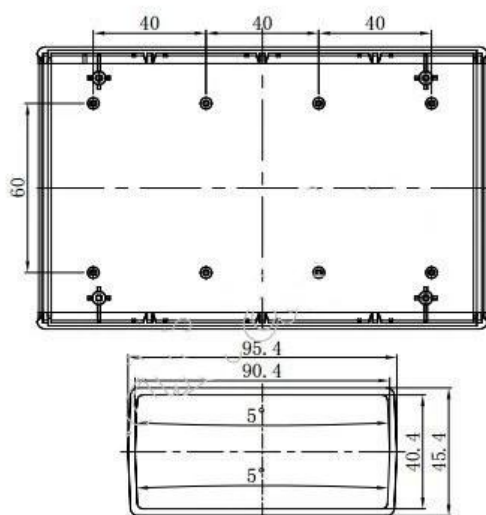

Customizable

cut holes
sticker
silk screen
color

220 g

163*100*50 mm

6.42*3.94*1.97 inch

AK-D-03

SZO MK

220 g

163*100*50 mm

6.42*3.94*1.97 inch

AK-D-03

SZO MK

Customizable

cut holes
sticker
silk screen
color

220 g

163*100*50 mm
6.42*3.94*1.97 inch

AK-D-03

Desk top Plastic Box Sizerlist

BDH20001	105X75X36 MM	BDH20009	140X170X60MM
BDH20002	135X90X45MM	BDH20010	160X130X48MM
BDH20003	164X100X150MM	BDH20011	175X210X65MM
BDH20005	105X75X36 MM	BDH20012	180X140X60MM
BDH20006	135X90X45MM	BDH20013	200X190X76MM
BDH20007	164X100X50MM	BDH20014	230X210X86MM
		BDH20015	260X220X80MM
		BDH20016	290X260X80MM

Standard Box Sizelist

BMD60001	80X50X19MM	BMD60008	105X65X40MM
BMD60002	95X55X23MM	BMD60009	85X55X35MM
BMD60003	110X65X28MM	BMD60010	80X75X45MM
BMD60004	155X80X45MM	BMD60011	70X50X40MM
BMD60005	145X85X40MM	BMD60012	47X37X18MM
BMD60006	120X65X35MM	BMD60013	60X37X15MM
BMD60007	110X70X40MM	BMD60014	62X37X25MM
		BMD60015	72X42X23MM
		BMD60016	71X46X19MM
		BMD60017	60X58X28MM
		BMD60018	86X51X21MM
		BMD60019	92X59X23MM
		BMD60020	101X61X26MM
		BMD60021	121X58X32MM