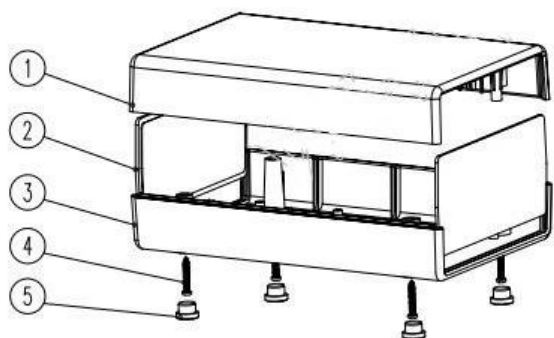

163*100*50 mm

6.42*3.94*1.97 inch

AK-D-03

SZO MK

Customizable

cut holes
sticker
silk screen
color

220 g

163*100*50 mm
6.42*3.94*1.97 inch

AK-D-03

Desk top Plastic Box Sizerlist

BDH20001	105X75X36 MM	BDH20009	140X170X60MM
BDH20002	135X90X45MM	BDH20010	160X130X48MM
BDH20003	164X100X150MM	BDH20011	175X210X65MM
BDH20005	105X75X36 MM	BDH20012	180X140X60MM
BDH20006	135X90X45MM	BDH20013	200X190X76MM
BDH20007	164X100X50MM	BDH20014	230X210X86MM
		BDH20015	260X220X80MM
		BDH20016	290X260X80MM