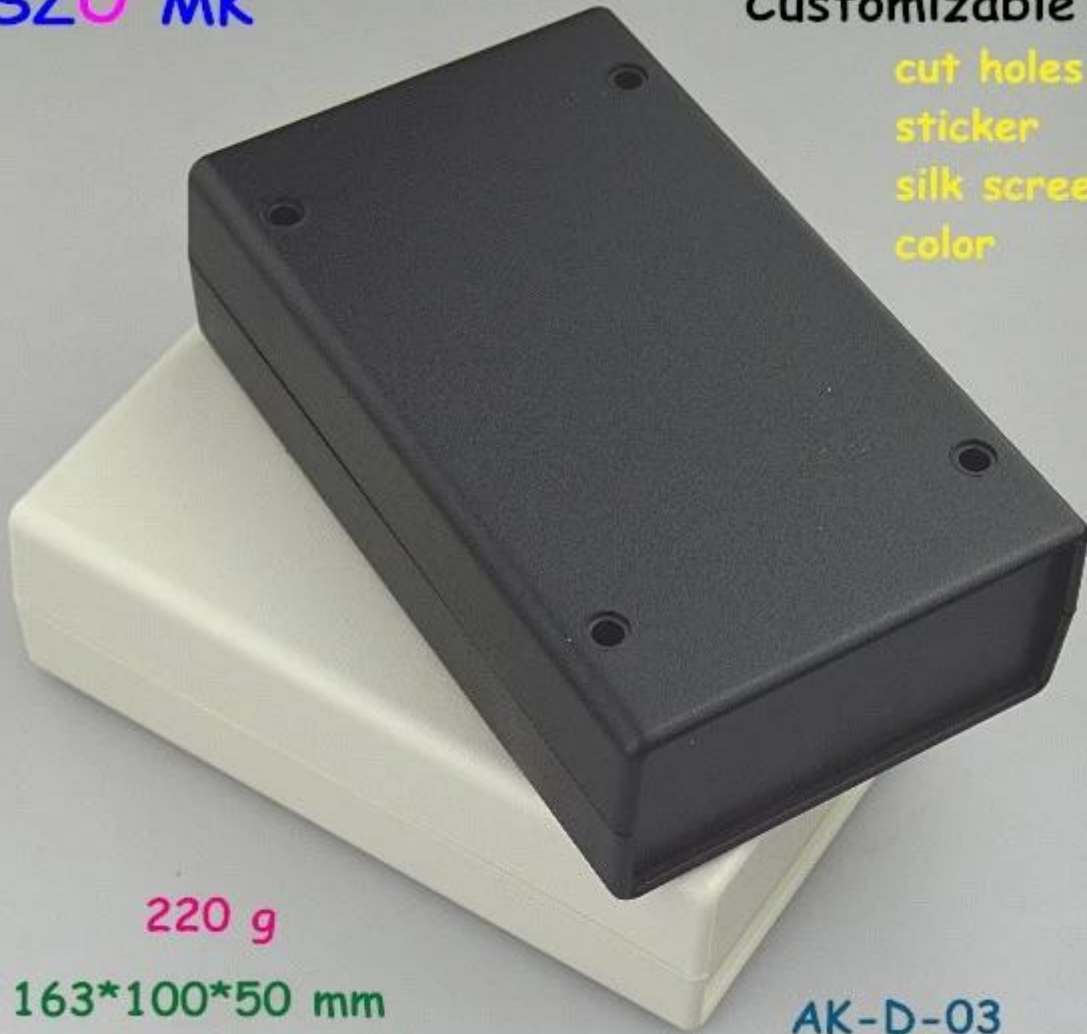

SZO MK

Customizable

cut holes
sticker
silk screen
color

220 g

163*100*50 mm
6.42*3.94*1.97 inch

AK-D-03