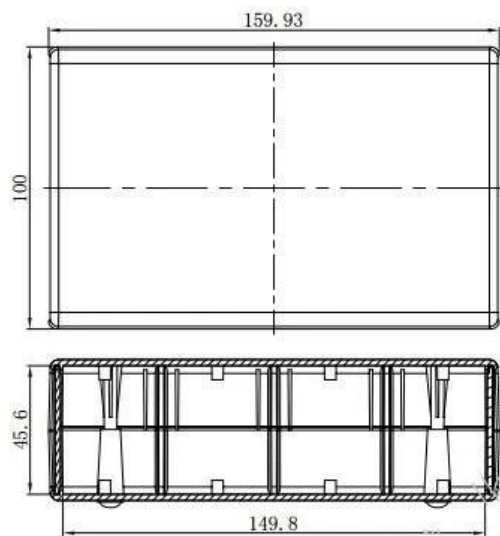

Customizable

cut holes
sticker
silk screen
color

220 g

163*100*50 mm

6.42*3.94*1.97 inch

AK-D-03

SZO MK

220 g

163*100*50 mm

6.42*3.94*1.97 inch

AK-D-03

SZO MK

Customizable

cut holes
sticker
silk screen
color

220 g

163*100*50 mm
6.42*3.94*1.97 inch

AK-D-03

Desk top Plastic Box Sizerlist

BDH20001	105X75X36 MM	BDH20009	140X170X60MM
BDH20002	135X90X45MM	BDH20010	160X130X48MM
BDH20003	164X100X150MM	BDH20011	175X210X65MM
BDH20005	105X75X36 MM	BDH20012	180X140X60MM
BDH20006	135X90X45MM	BDH20013	200X190X76MM
BDH20007	164X100X50MM	BDH20014	230X210X86MM
		BDH20015	260X220X80MM
		BDH20016	290X260X80MM

Standard Box Sizelist

BMD60001	80X50X19MM	BMD60008	105X65X40MM
BMD60002	95X55X23MM	BMD60009	85X55X35MM
BMD60003	110X65X28MM	BMD60010	80X75X45MM
BMD60004	155X80X45MM	BMD60011	70X50X40MM
BMD60005	145X85X40MM	BMD60012	47X37X18MM
BMD60006	120X65X35MM	BMD60013	60X37X15MM
BMD60007	110X70X40MM	BMD60014	62X37X25MM
		BMD60015	72X42X23MM
		BMD60016	71X46X19MM
		BMD60017	60X58X28MM
		BMD60018	86X51X21MM
		BMD60019	92X59X23MM
		BMD60020	101X61X26MM
		BMD60021	121X58X32MM