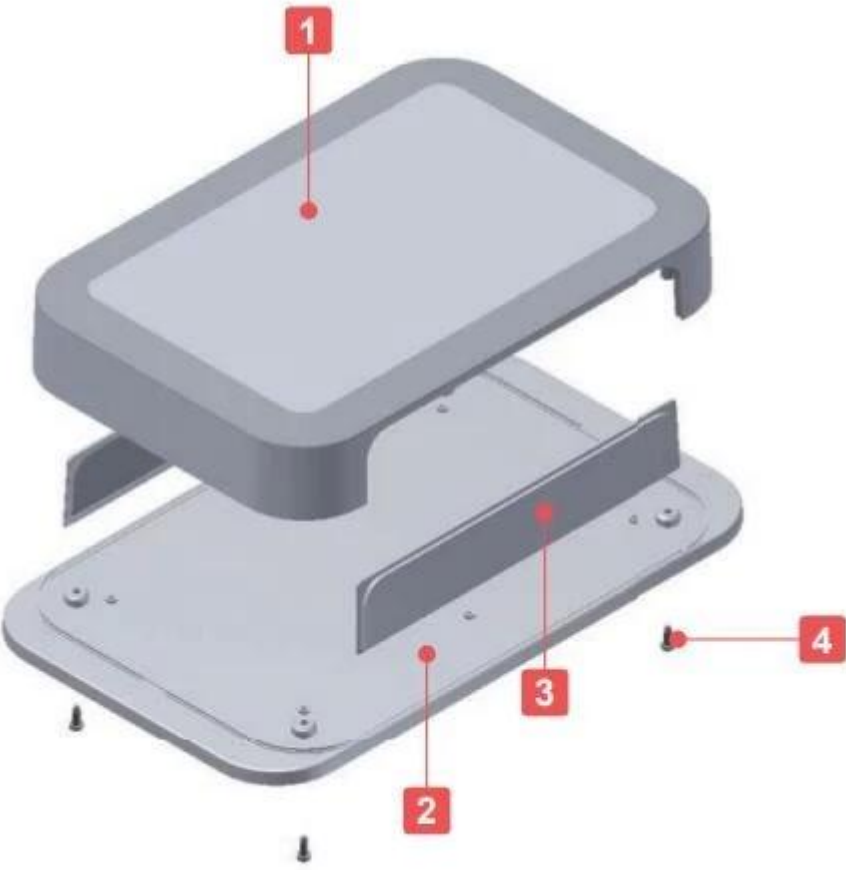

IoT 2D, 3D 2D 3D, 2D 3D 2D 3D.

szomk 2D 3D 2D 3D 2D 3D. IoT 2D 3D, 2D 3D, 2D 3D PC 2D 3D, 2D 3D, 2D 3D 2D, 2D 3D, 2D 3D, 2D 3D, 2D 3D 2D 3D.
2,000 2D 3D 2D 3D 2D 3D 2D 3D 1 2D 3D 2D 3D!

OEM 2D 3D

2D
2D 3D 2D/ 2D 3D
2D 3D
UV 2D
2D
2D 3D 2D
2D 3D 2D
2D 3D
2D 3D 2D 3D
2D 3D
2D **PC** 2D 3D
2D **CNC**
2D 3D
RFI/EMI 2D 3D
UL94-V0 2D 3D, 2D 3D, 2D 3D

3D 2D (RDM/SLS/SLS/FSM)

2D 3D
2D 3D 2D 3D
MOQ :30PC

2D

- ***USB** 2D 3D 2D + 2D 3D
- ***USB** 2D 3D 2D
- ***WiFi** 2D 3D
- *2D 3D 2D 3D 2D 3D
- *2D 3D 2D 3D
- ***G4** 2D 3D
- ***GSM** 2D
- ***IoT** 2D 3D
- *2D 3D 2D 3D
- *2D 3D 2D 3D 2D 3D
- *2D 3D 2D 3D 2D 3D
- *2D 3D 2D 3D 2D 3D

SZOMK

124*67*34mm

66g

AK-W-66

SZOMK

124*67*34mm

66g

AK-W-66