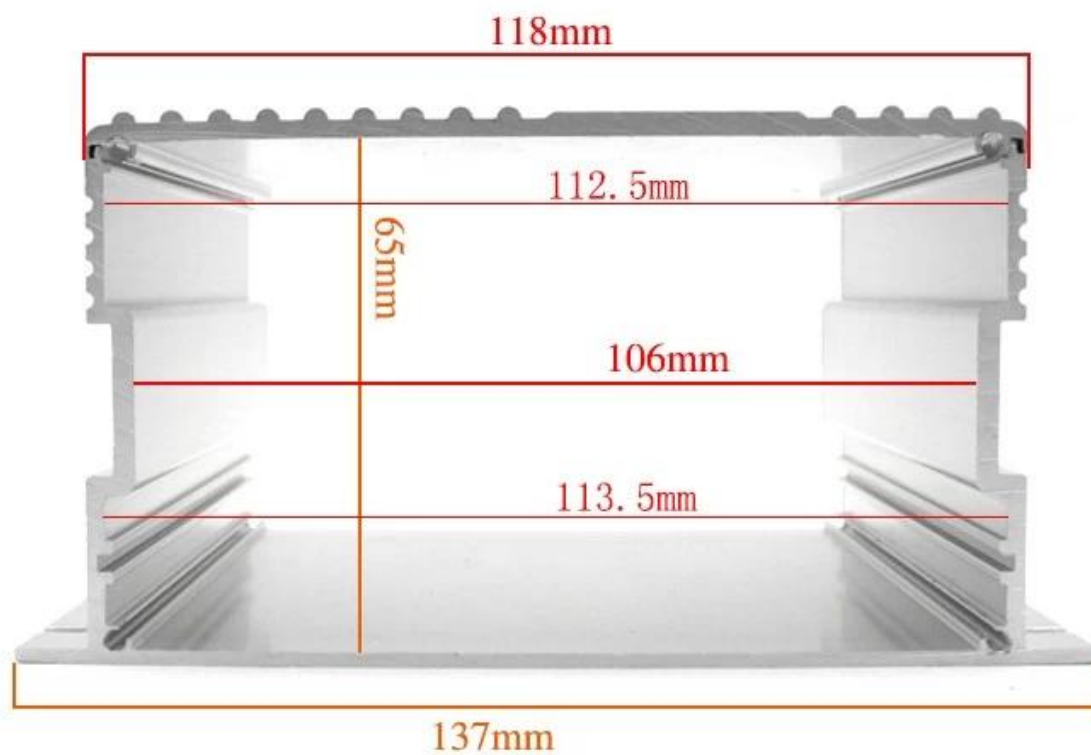

Detailfoto's van SZOMK Wandmontage Aluminium Project Box Behuizing

SZOMK

▶ **Enclosure Manufacturer**
www.chinaenclosure.com

SZOMK

Customizable
cutout, sticker
silkscreen, color

Weight: 447g
Model No. AK-C-A36

Size: 2.76*5.39*6.10 inch
70*137*155 mm

SZOMK

SZOMK

SZOMK

Wall-mounting series

Size List:HxWxfree(mm)

Length can be random

AK-C-A1	36x147	AK-C-A17	40.5x97
AK-C-A2	41x147	AK-C-A18	80x234
AK-C-A3	29x129	AK-C-A19	40x80.5
AK-C-A4	28x104	AK-C-A20	33x105
AK-C-A5	32x155	AK-C-A21	39x96
AK-C-A6	71x190	AK-C-A22	24x76
AK-C-A7	46x190	AK-C-A23	58x180
AK-C-A8	38x88	AK-C-A24	29x164
AK-C-A9	48x204	AK-C-A25	61x147
AK-C-A10	38x150	AK-C-A26	35x120
AK-C-A11	55x150	AK-C-A27	36x85
AK-C-A12	45x138	AK-C-A28	28x165
AK-C-A13	55x147	AK-C-A29	52x165
AK-C-A14	30x67	AK-C-A30	33.5x103
AK-C-A15	73.5x250	AK-C-A31	39x144
AK-C-A16	24x80	AK-C-A32	26x66

Nomal series

Size List:HxWxfree(mm)

Length can be random

AK-C-B1	45x70	AK-C-B33	35x80
AK-C-B2	23x44	AK-C-B34	28x84
AK-C-B3	43x96	AK-C-B35	27.5x66.2
AK-C-B4	24x64	AK-C-B36	47x132
AK-C-B5	27x66	AK-C-B37	25x58
AK-C-B6	48x58	AK-C-B38	22.4x61
AK-C-B7	25x40	AK-C-B39	30.5x72
AK-C-B8	20x54	AK-C-B40	27.5x81
AK-C-B9	44x80	AK-C-B41	29x108
AK-C-B10	19x52	AK-C-B42	40x93
AK-C-B11	22x104	AK-C-B43	45x240
AK-C-B12	38x63.5	AK-C-B44	30x80
AK-C-B13	33x70	AK-C-B45	42.7x65.8
AK-C-B14	32x23	AK-C-B46	33x61
AK-C-B15	29x75	AK-C-B47	45.2x70.8
AK-C-B16	25x82	AK-C-B48	30x79
AK-C-B17	35x65	AK-C-B49	24x58
AK-C-B18	39x80	AK-C-B50	35x90
AK-C-B19	29x67	AK-C-B51	29x65
AK-C-B20	27x142.5	AK-C-B52	22.5x43.5
AK-C-B21	28.8x82.8	AK-C-B53	48x100
AK-C-B22	45x122	AK-C-B54	30x55
AK-C-B23	32x82	AK-C-B55	40x30
AK-C-B24	40x157	AK-C-B56	56x75
AK-C-B25	32x138.5	AK-C-B57	23.5x64
AK-C-B26	25x66	AK-C-B58	42.5x68
AK-C-B27	24x70	AK-C-B59	23.5x101.2
AK-C-B28	19x45	AK-C-B60	33x76.2
AK-C-B29	22x55	AK-C-B61	45x60
AK-C-B30	25x64	AK-C-B62	35x70
AK-C-B31	29x46	AK-C-B63	46x66
AK-C-B32	47x88	AK-C-B64	28x122.3