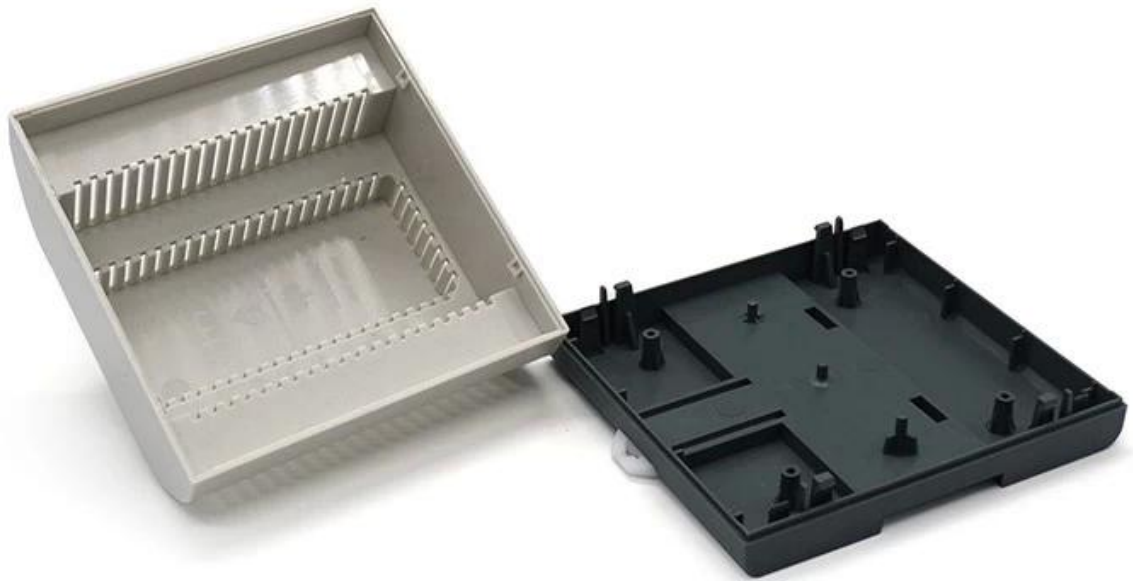

Advantages of Plastic Enclosure Din Rail Enclosure Electrical ABS PLC Control Switch Box

1. Has a strong resistance to abrasion, weathering, corrosion.
2. Can be formed on the surface of a variety of colors, to maximize fit your requirements.
3. Have a strong hardness, can be well protected your electronics.

Detailed pictures of Plastic Enclosure Din Rail Enclosure Electrical ABS PLC Control Switch Box

SZOMK

▶ **Enclosure Manufacturer**
www.chinaenclosure.com

SZOMK

Customizable
cutout, sticker
silkscreen, color

Weight: 112g
Model No. AK80011

Size: 4.37*4.25*2.36 inch
111*108*60 mm

Other customization

SZOMK

WE CAN DO

- ✓ *Provide thousands of public enclosure* MOQ: 1 piece
- ✓ *Small order custom* MOQ: 20-30 pcs
- ✓ *Design private custom enclosure (provide PCB)*
- ✓ *Molding, tooling (provide sample / STEP file)*