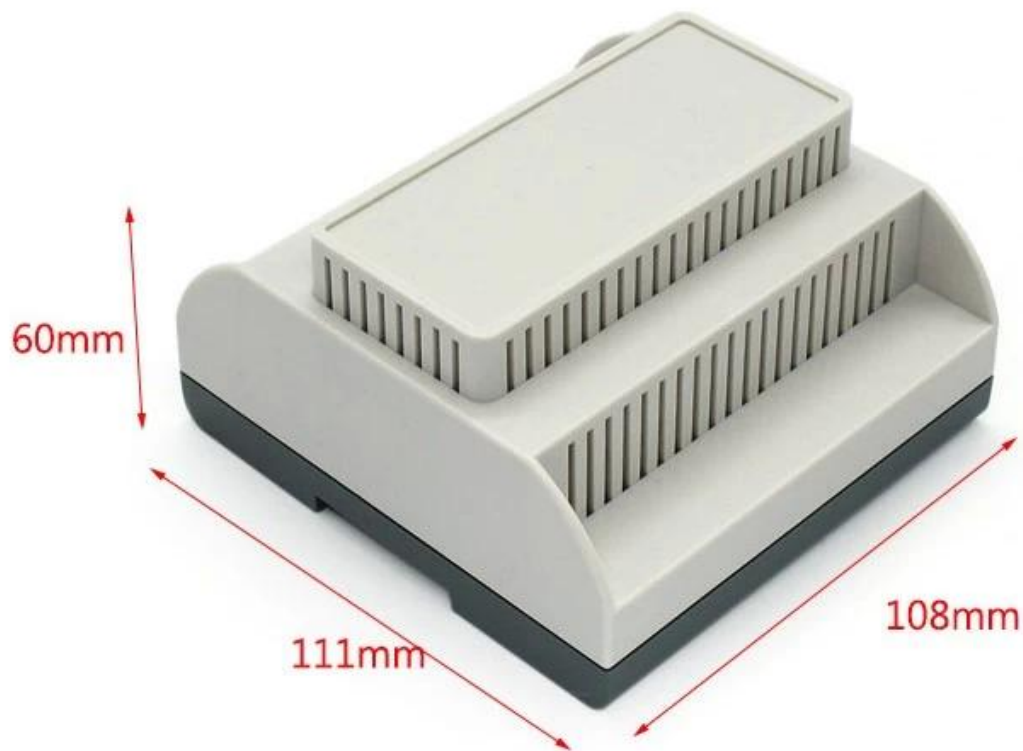

SZOMK

▶ **Enclosure Manufacturer**
www.chinaenclosure.com