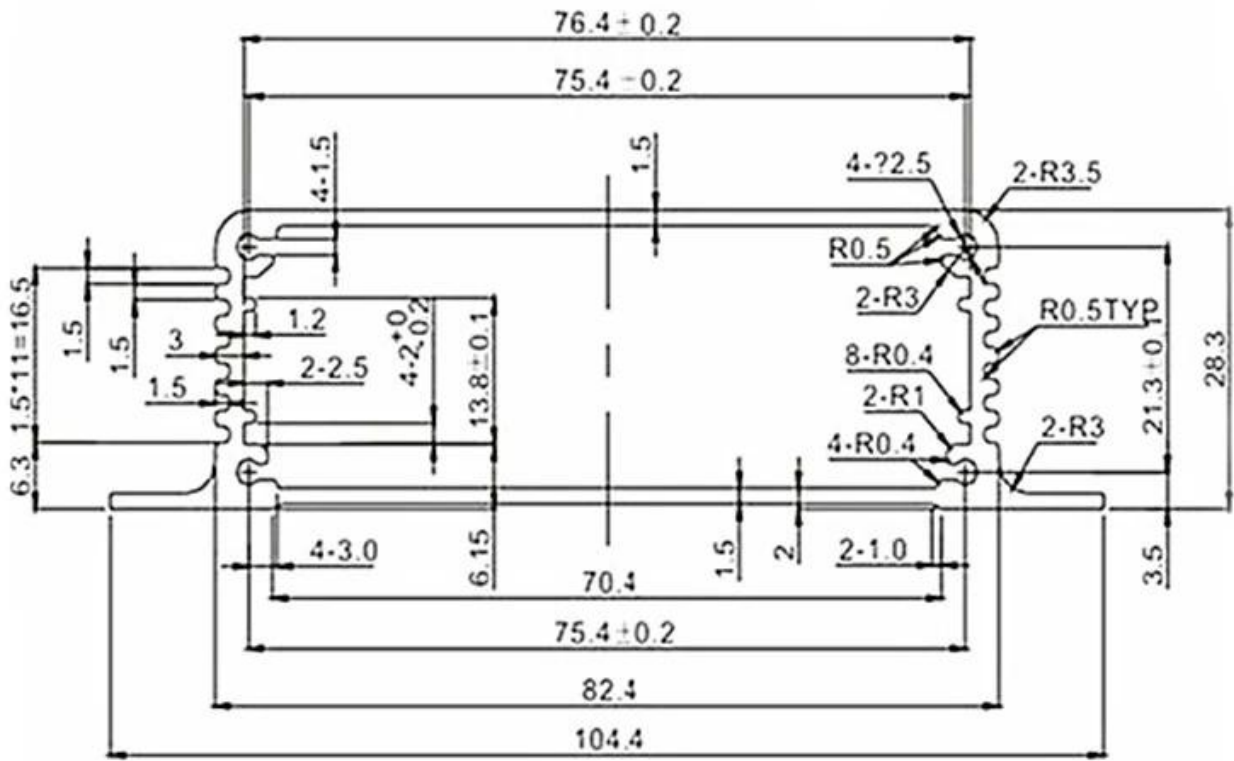

Specifications

- 1,Type:electric box cast aluminum
- 2,No:AK-C-A4
- 3,Size:28(H)x104(W)x95(L)mm 1.10"x4.09"x3.74"
- 4,MOQ:20pcs

Introduction of Aluminum Enclosure with mounting bracket 28(H)x104(W)x95(L)mm

Aluminum Enclosure with mounting bracket 28(H)x104(W)x95(L)mm

| | |
|----------------|---------------------------------------------------------------|
| Type | Aluminum Enclosure with mounting bracket 28(H)x104(W)x95(L)mm |
| Brand | SZOMK |
| Material | aluminum |
| Model No. | AK-C-A4 |
| Size | 28(H)x104(W)x95(L)mm 1.10"x4.09"x3.74" |
| Color | Silver-different colors can be customized |
| MOQ | 30 pieces |
| Protect level | IP54 |
| Lead time | 7-15 days after get payment |
| Normal packing | Carton and plastic foam and tape packaging |

Aluminum Enclosure with mounting bracket 28(H)x104(W)x95(L)mm

SZOMK

SZOMK

Wall-mounting series

Size List:HxWxfree(mm)

Length can be random

| | | | |
|----------|----------|----------|----------|
| AK-C-A1 | 36x147 | AK-C-A17 | 40.5x97 |
| AK-C-A2 | 41x147 | AK-C-A18 | 80x234 |
| AK-C-A3 | 29x129 | AK-C-A19 | 40x80.5 |
| AK-C-A4 | 28x104 | AK-C-A20 | 33x105 |
| AK-C-A5 | 32x155 | AK-C-A21 | 39x96 |
| AK-C-A6 | 71x190 | AK-C-A22 | 24x76 |
| AK-C-A7 | 46x190 | AK-C-A23 | 58x180 |
| AK-C-A8 | 38x88 | AK-C-A24 | 29x164 |
| AK-C-A9 | 48x204 | AK-C-A25 | 61x147 |
| AK-C-A10 | 38x150 | AK-C-A26 | 35x120 |
| AK-C-A11 | 55x150 | AK-C-A27 | 36x85 |
| AK-C-A12 | 45x138 | AK-C-A28 | 28x165 |
| AK-C-A13 | 55x147 | AK-C-A29 | 52x165 |
| AK-C-A14 | 30x67 | AK-C-A30 | 33.5x103 |
| AK-C-A15 | 73.5x250 | AK-C-A31 | 39x144 |
| AK-C-A16 | 24x80 | AK-C-A32 | 26x66 |