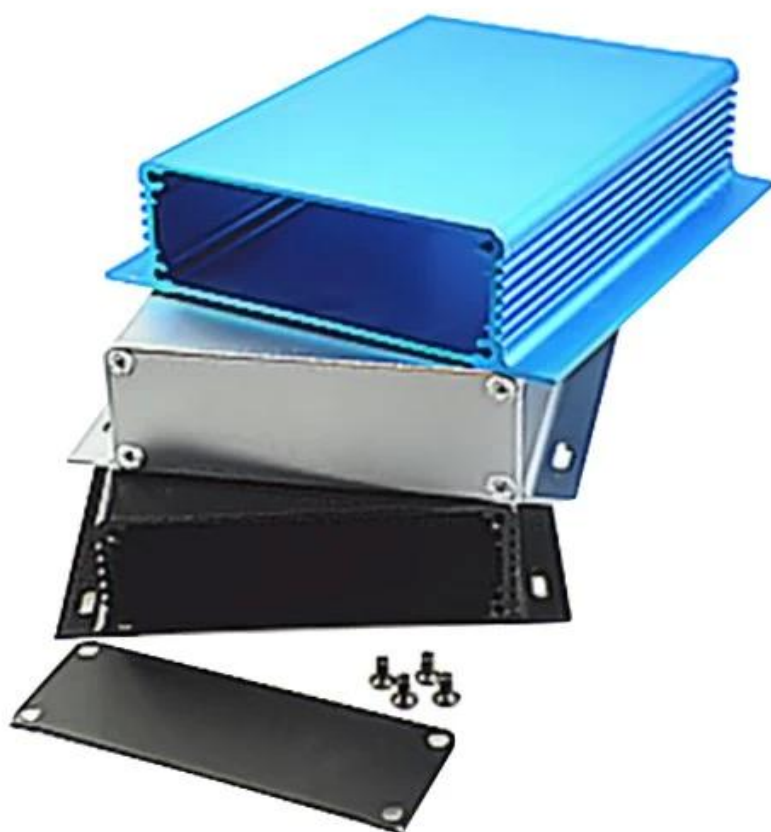

Specifications

- 1,Type:electric box cast aluminum
- 2,No:AK-C-A4
- 3,Size:28(H)x104(W)x95(L)mm 1.10"x4.09"x3.74"
- 4,MOQ:20pcs

Introduction of Aluminum Enclosure with mounting bracket 28(H)x104(W)x95(L)mm

The Aluminum Enclosure with mounting bracket 28(H)x104(W)x95(L)mm is used as an anode, placed in electrolyte,artificially formed the enclosure having a protective aluminum oxide film on the surface.

Aluminum Enclosure with mounting bracket 28(H)x104(W)x95(L)mm features

Aluminum Enclosure with mounting bracket 28(H)x104(W)x95(L)mm

| | |
|----------------|---------------------------------------------------------------|
| Type | Aluminum Enclosure with mounting bracket 28(H)x104(W)x95(L)mm |
| Brand | SZOMK |
| Material | aluminum |
| Model No. | AK-C-A4 |
| Size | 28(H)x104(W)x95(L)mm 1.10"x4.09"x3.74" |
| Color | Silver-different colors can be customized |
| MOQ | 30 pieces |
| Protect level | IP54 |
| Lead time | 7-15 days after get payment |
| Normal packing | Carton and plastic foam and tape packaging |

Aluminum Enclosure with mounting bracket 28(H)x104(W)x95(L)mm

SZOMK

SZOMK

Wall-mounting series

Size List:HxWxfree(mm)

Length can be random

| | | | |
|----------|----------|----------|----------|
| AK-C-A1 | 36x147 | AK-C-A17 | 40.5x97 |
| AK-C-A2 | 41x147 | AK-C-A18 | 80x234 |
| AK-C-A3 | 29x129 | AK-C-A19 | 40x80.5 |
| AK-C-A4 | 28x104 | AK-C-A20 | 33x105 |
| AK-C-A5 | 32x155 | AK-C-A21 | 39x96 |
| AK-C-A6 | 71x190 | AK-C-A22 | 24x76 |
| AK-C-A7 | 46x190 | AK-C-A23 | 58x180 |
| AK-C-A8 | 38x88 | AK-C-A24 | 29x164 |
| AK-C-A9 | 48x204 | AK-C-A25 | 61x147 |
| AK-C-A10 | 38x150 | AK-C-A26 | 35x120 |
| AK-C-A11 | 55x150 | AK-C-A27 | 36x85 |
| AK-C-A12 | 45x138 | AK-C-A28 | 28x165 |
| AK-C-A13 | 55x147 | AK-C-A29 | 52x165 |
| AK-C-A14 | 30x67 | AK-C-A30 | 33.5x103 |
| AK-C-A15 | 73.5x250 | AK-C-A31 | 39x144 |
| AK-C-A16 | 24x80 | AK-C-A32 | 26x66 |