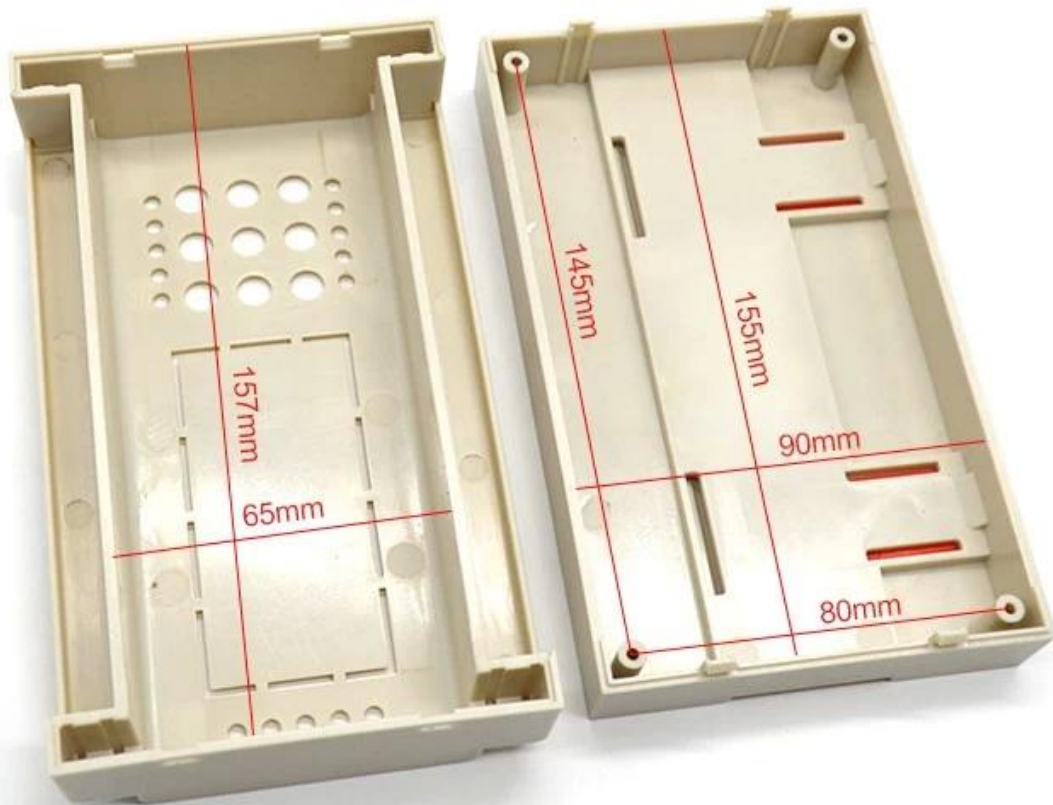

Imagens detalhadas de PLC Din Rail Plastic Control Enclosure Case

SZOMK

▶ **Enclosure Manufacturer**
www.chinaenclosure.com

SZOMK

Customizable
cutout, sticker
silkscreen, color

Weight: 135g
Model No. AK-DR-36

Size: 6.30*3.74*2.17 inch
160*95*55 mm

Outras personalizações

SZOMK

WE CAN DO

- ✓ *Provide thousands of public enclosure* MOQ: 1 piece
- ✓ *Small order custom* MOQ: 20-30 pcs
- ✓ *Design private custom enclosure (provide PCB)*
- ✓ *Molding, tooling (provide sample / STEP file)*