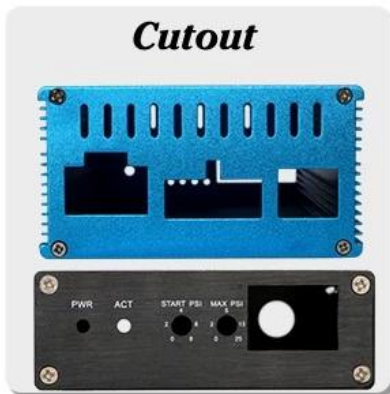

SZOMK

*Customizable
Cutout, sticker
Silkscreen, color*

Weight: 278g

Size: 40*79*120mm

Model No. AK-C-C1

1.57*3.11*4.72 inch

SZOMK

*Customizable
Cutout, sticker
Silkscreen, color*

Weight: 278g

Size: 40*79*120mm

Model No. AK-C-C1

1.57*3.11*4.72 inch

SZOMK

Customizable
Cutout, sticker
Silkscreen, color

Weight: 278g

Size: 40*79*120mm

Model No. AK-C-C1

1.57*3.11*4.72 inch

Type	Seperated aluminum enclosure
Model No.	AK-C-C1
Size	120X97X40mm
Color	Black & Customized other colors
Weight	278g

We are pleased to offer you:

- 1 Drilling, punching, etc.
- 2 Cutout, screen printing, laser engraving, stickers and so on
- 3 Short delivery time, usually 3-5 days after payment (according to the number)
- 4 For an accepted response to your inquiry