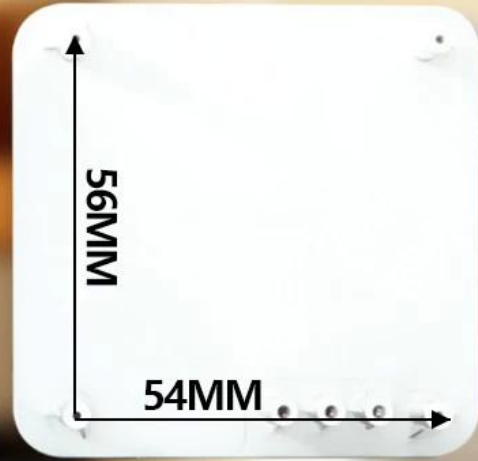

ENCLOSURES FOR TEMPERATURE HUMIDITY MONITOR

- SMALL/STRONG/QUALITY
- SIMPLIFIED DESIGN
- BRAND NEW MATERIAL
- CE/RoHS/UL94

CUTOUT

PRINT LOGO

MOQ 1 PIECE

SZOMK

SZOMK

Worry-free that the Zigbee signal quality is affected by the wall. Add a plug-in sub-device on the bridge and it can act as a router to ensure communication between the Bridge and the battery-powered sub-device.