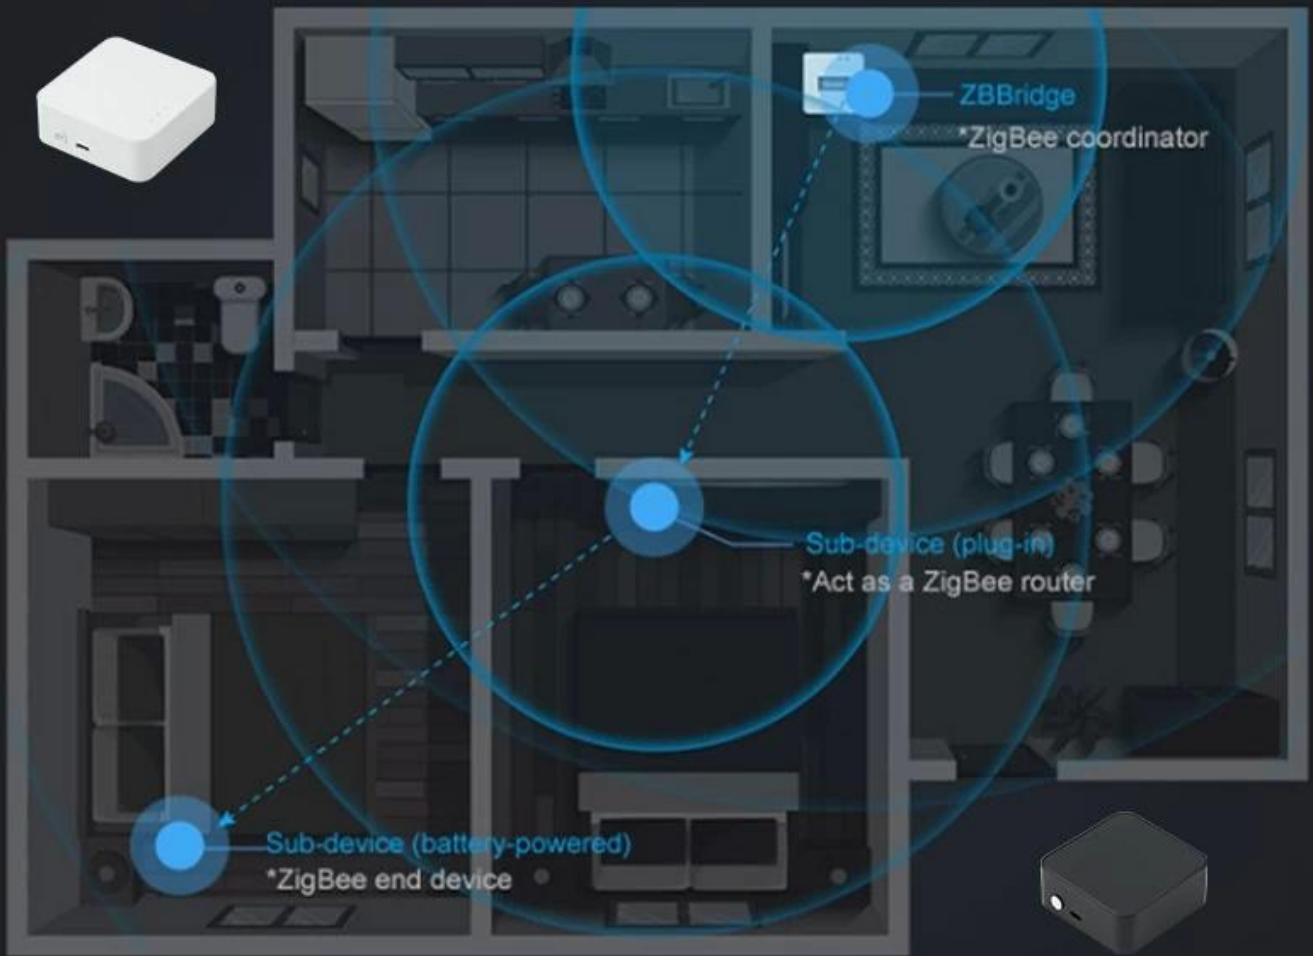

ENCLOSURES FOR TEMPERATURE HUMIDITY MONITOR

- SMALL/STRONG/QUALITY
- SIMPLIFIED DESIGN
- BRAND NEW MATERIAL
- CE/RoHS/UL94

CUTOUT

PRINT LOGO

MOQ 1 PIECE

SZOMK

SZOMK

Worry-free that the Zigbee signal quality is affected by the wall. Add a plug-in sub-device on the bridge and it can act as a router to ensure communication between the Bridge and the battery-powered sub-device.