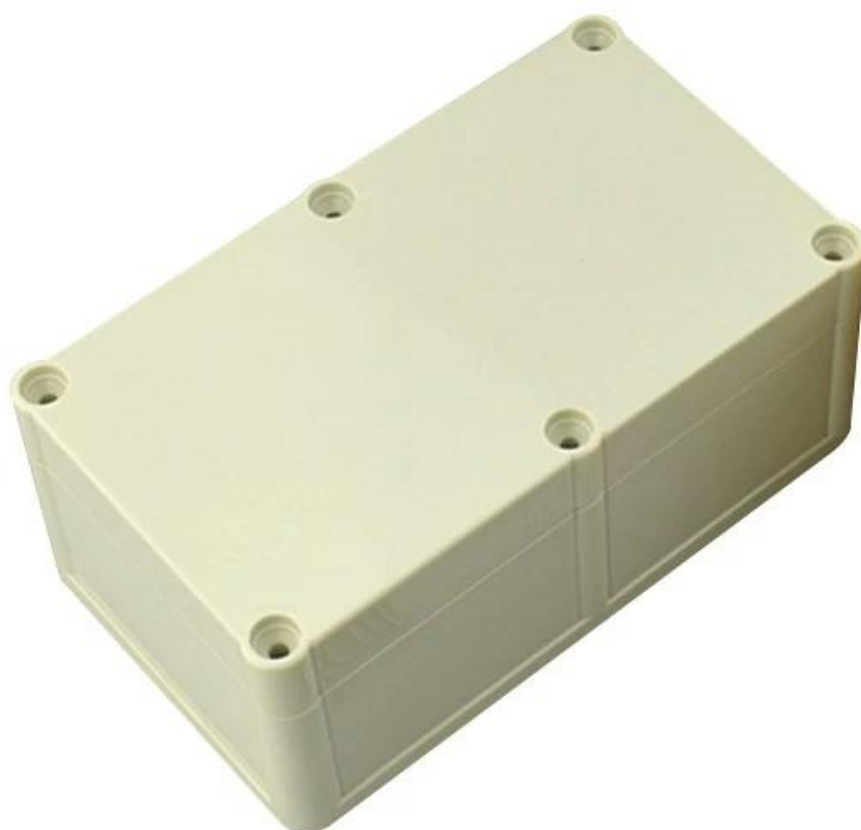

SZOMK

SZOMK

SZOMK

SZOMK

SZOMK

Epitheca (1PCS)
Material:ABS
Color:Light Grey(FS20412)

Hypotheca (1PCS)
Material:ABS
Color:Light Grey(FS20412)

Gasket (1PCS)
Material:Rubber
Size:113*113*1.8 mm

Copper Nut(6PCS)
Material:Copper
Standard:M4*10
Color:Copper

Grub Screw(6PCS)
Material:Stainless Steel
Standard:M4*25

Screw Lid(6PCS)
Material:ABS
Color:Light Grey(FS20412)

Self-Tapping Screw(4PCS)
Material:Iron
Standard:M4*30

Copper Nut(4PCS)
Material:M4*5
Color:Copper

QQ

2819022460

Tel

86-755-83222882
86-13418600500

Add

628Room,505 Building ,Shangbu industry,
Hangtian road ,Futian district ,Shenzhen,
China,518031

Email