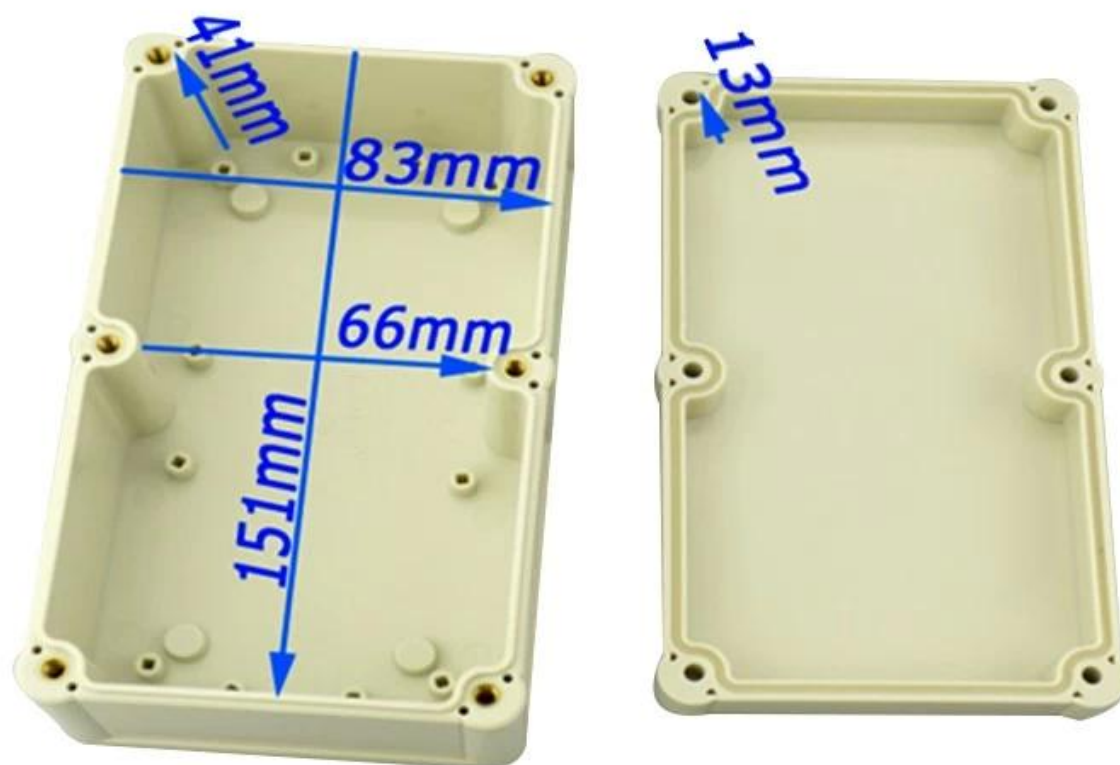

SZOMK

SZOMK

SZOMK

SZOMK

SZOMK

Epitheca (1PCS)
Material:ABS
Color:Light Grey(FS20412)

Hypotheca (1PCS)
Material:ABS
Color:Light Grey(FS20412)

Gasket (1PCS)
Material:Rubber
Size:113*113*1.8 mm

Copper Nut(6PCS)
Material:Copper
Standard:M4*10
Color:Copper

Grub Screw(6PCS)
Material:Stainless Steel
Standard:M4*25

Screw Lid(6PCS)
Material:ABS
Color:Light Grey(FS20412)

Self-Tapping Screw(4PCS)
Material:Iron
Standard:M4*30

Copper Nut(4PCS)
Material:M4*5
Color:Copper

QQ

2819022460

Tel

86-755-83222882
86-13418600500

Add

628Room,505 Building ,Shangbu industry,
Hangtian road ,Futian district ,Shenzhen,
China,518031

Email