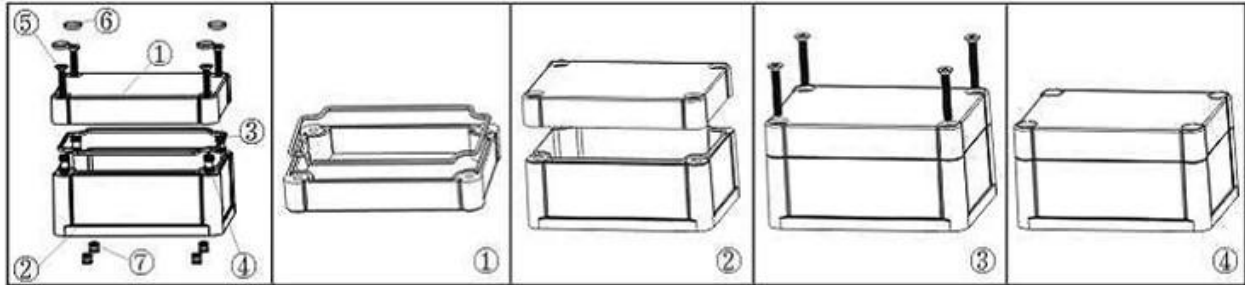

SZOMK

SZOMK

SZOMK

SZOMK

Epitheca (1PCS)
Material:PC
Color:Transparent

Hypotheca (1PCS)
Material:ABS
Color:Light Grey(FS20412)

Gasket (1PCS)
Material:Rubber
Size:96.5*64.5*1.8 mm

Copper Nut(4PCS)
Material:Copper
Standard:M4*10
Color:Copper

Grub Screw(4PCS)
Material:Stainless Steel
Standard:M4*25

Screw Lid(6PCS)
Material:ABS
Color:Light Grey(FS20412)

SZOMK

T/T, WESTERN UNION, MONEY
GRAM AND PAYPAL ACCPETED.

Skype: 86-13392896082

Tel: 86-13392896082