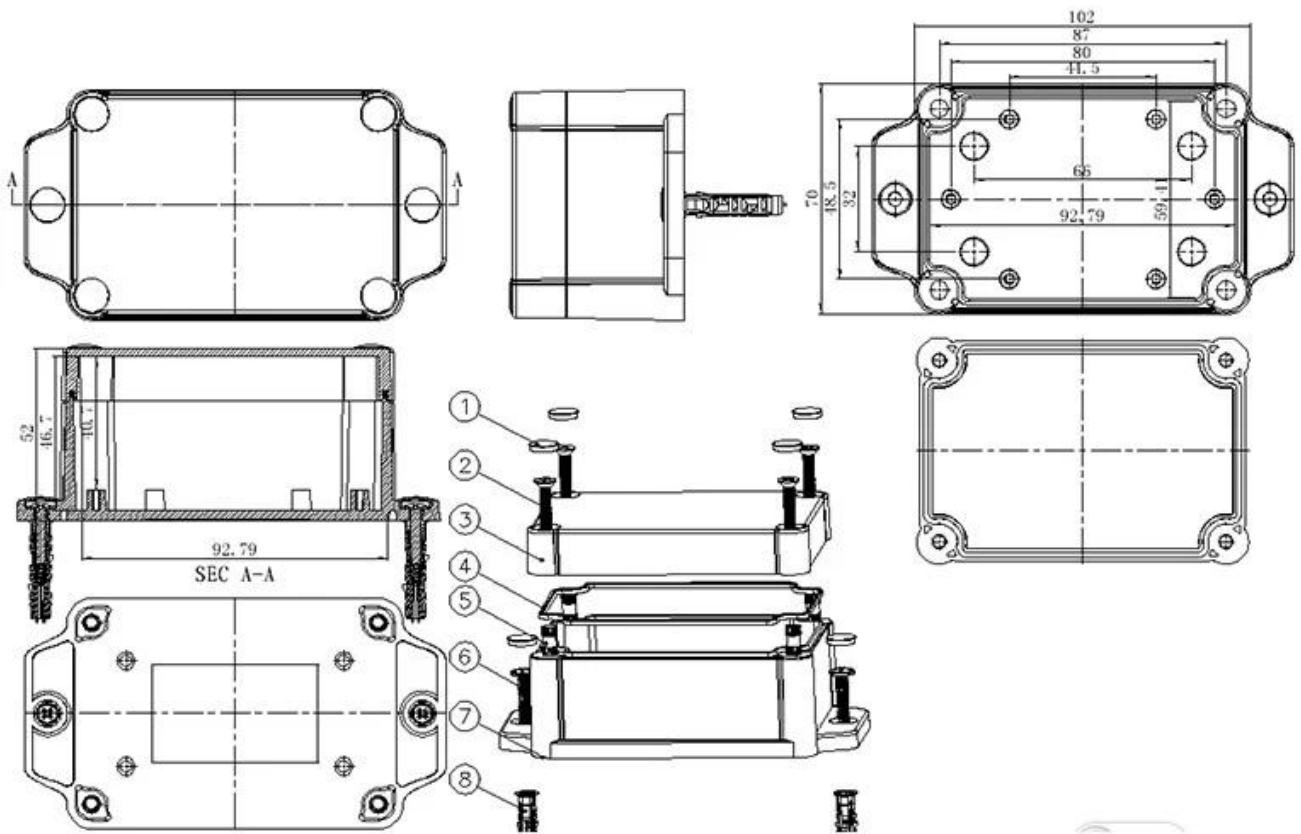

SZOMK

SZOMK

SZOMK

SZOMK

Epitheca (1PCS)
Material:PC
Color:Transparent

Hypotheca (1PCS)
Material:ABS
Color:Light Grey(FS20412)

Gasket (1PCS)
Material:Rubber
Size:96.5*64.5*1.8 mm

Copper Nut(4PCS)
Material:Copper
Standard:M4*10
Color:Copper

Grub Screw(4PCS)
Material:Stainless Steel
Standard:M4*25

Screw Lid(6PCS)
Material:ABS
Color:Light Grey(FS20412)

SZOMK

T/T, WESTERN UNION, MONEY
GRAM AND PAYPAL ACCPETED.

Skype: 86-13392896082

Tel: 86-13392896082