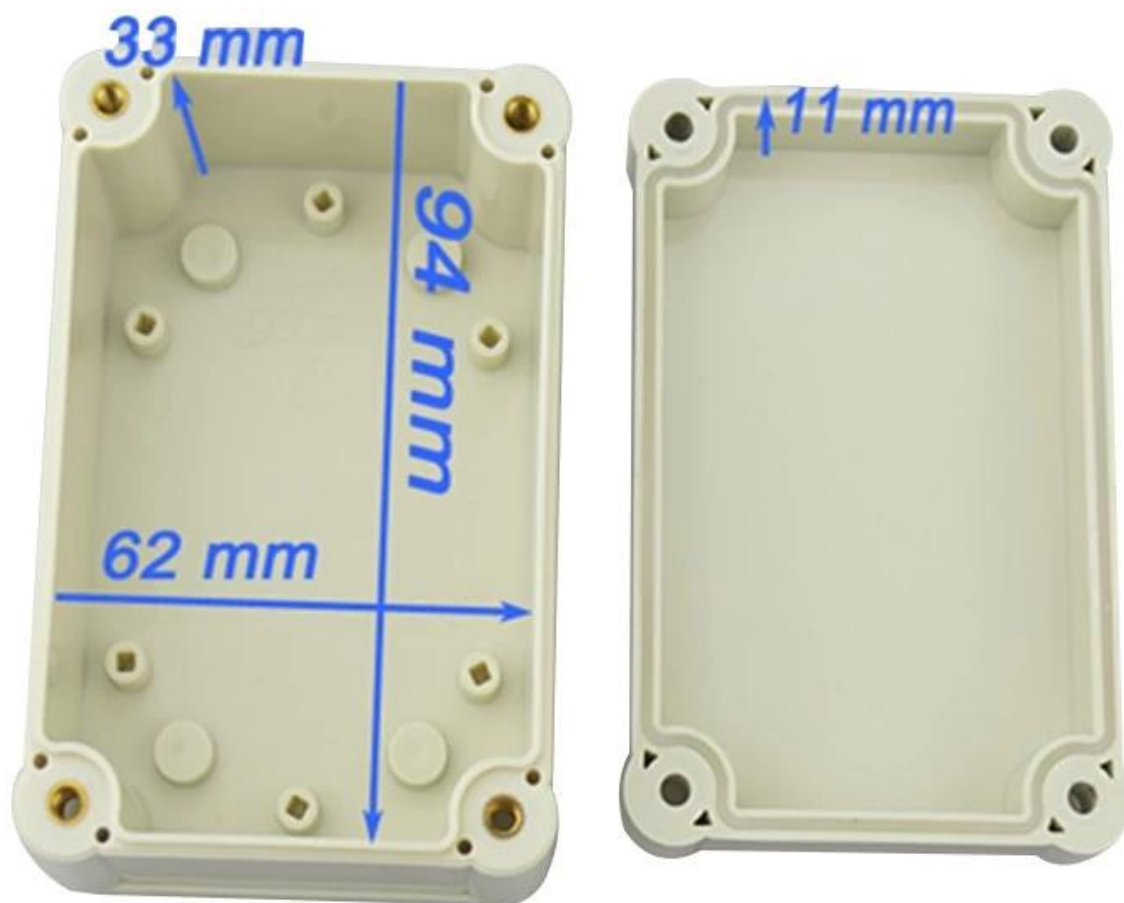

SZOMK

SZOMK

SZOMK

SZOMK

Epitheca (1PCS)
Material:PC
Color:Transparent

Hypotheca (1PCS)
Material:ABS
Color:Light Grey(FS20412)

Gasket (1PCS)
Material:Rubber
Size:96.5*64.5*1.8 mm

Copper Nut(4PCS)
Material:Copper
Standard:M4*10
Color:Copper

Grub Screw(4PCS)
Material:Stainless Steel
Standard:M4*25

Screw Lid(6PCS)
Material:ABS
Color:Light Grey(FS20412)

SZOMK

T/T, WESTERN UNION, MONEY
GRAM AND PAYPAL ACCPETED.

Skype: 86-13392896082

Tel: 86-13392896082