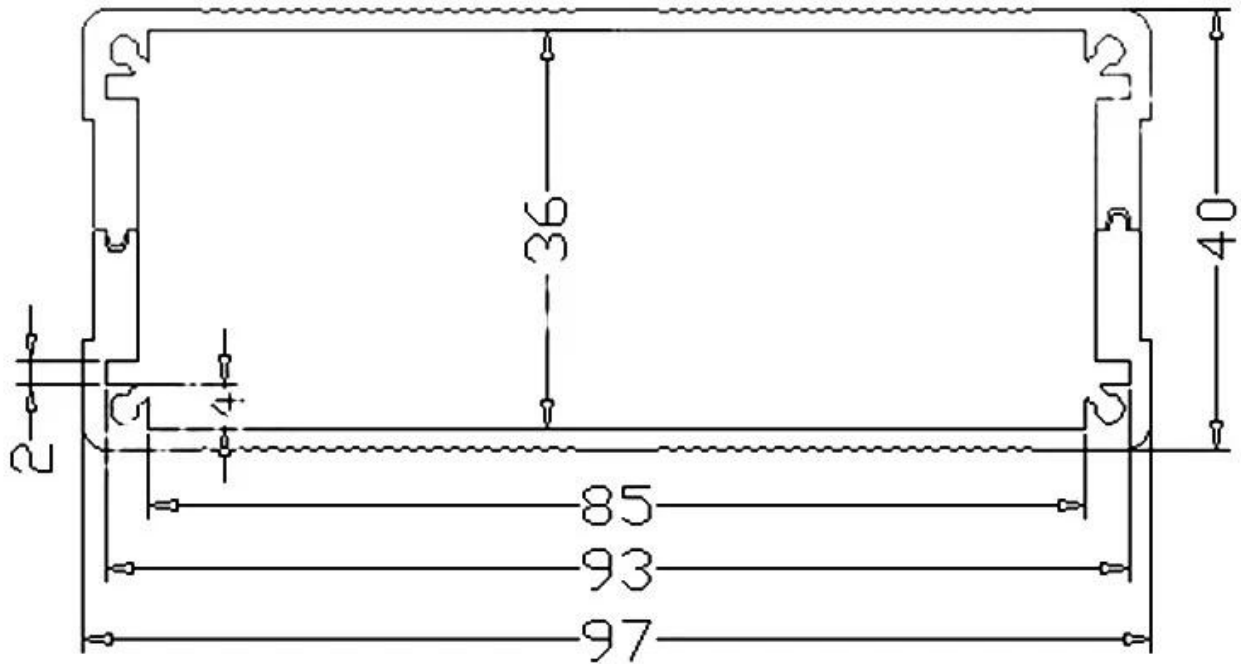

China high quality seperated series 120X97X40mm aluminum enclosuer

High quality enclosure show:

SZOMK

*Customizable
Cutout, sticker
Silkscreen, color*

Weight: 278g

Size: 40*79*120mm

Model No. AK-C-C1

1.57*3.11*4.72 inch

SZOMK

*Customizable
Cutout, sticker
Silkscreen, color*

Weight: 278g

Size: 40*79*120mm

Model No. AK-C-C1

1.57*3.11*4.72 inch

SZOMK

*Customizable
Cutout, sticker
Silkscreen, color*

Weight: 278g

Size: 40*79*120mm

Model No. AK-C-C1

1.57*3.11*4.72 inch

SZOMK

*Customizable
Cutout, sticker
Silkscreen, color*

Weight: 278g

Size: 40*79*120mm

Model No. AK-C-C1

1.57*3.11*4.72 inch

Type	Seperated aluminum enclosure
Model No.	AK-C-C1
Size	120X97X40mm
Color	Black & Customized other colors
Weight	278g

We are pleased to offer you:

- 1 Drilling, punching, etc.
- 2 Cutout, screen printing, laser engraving, stickers and so on
- 3 Short delivery time, usually 3-5 days after payment (according to the number)
- 4 For an accepted response to your inquiry