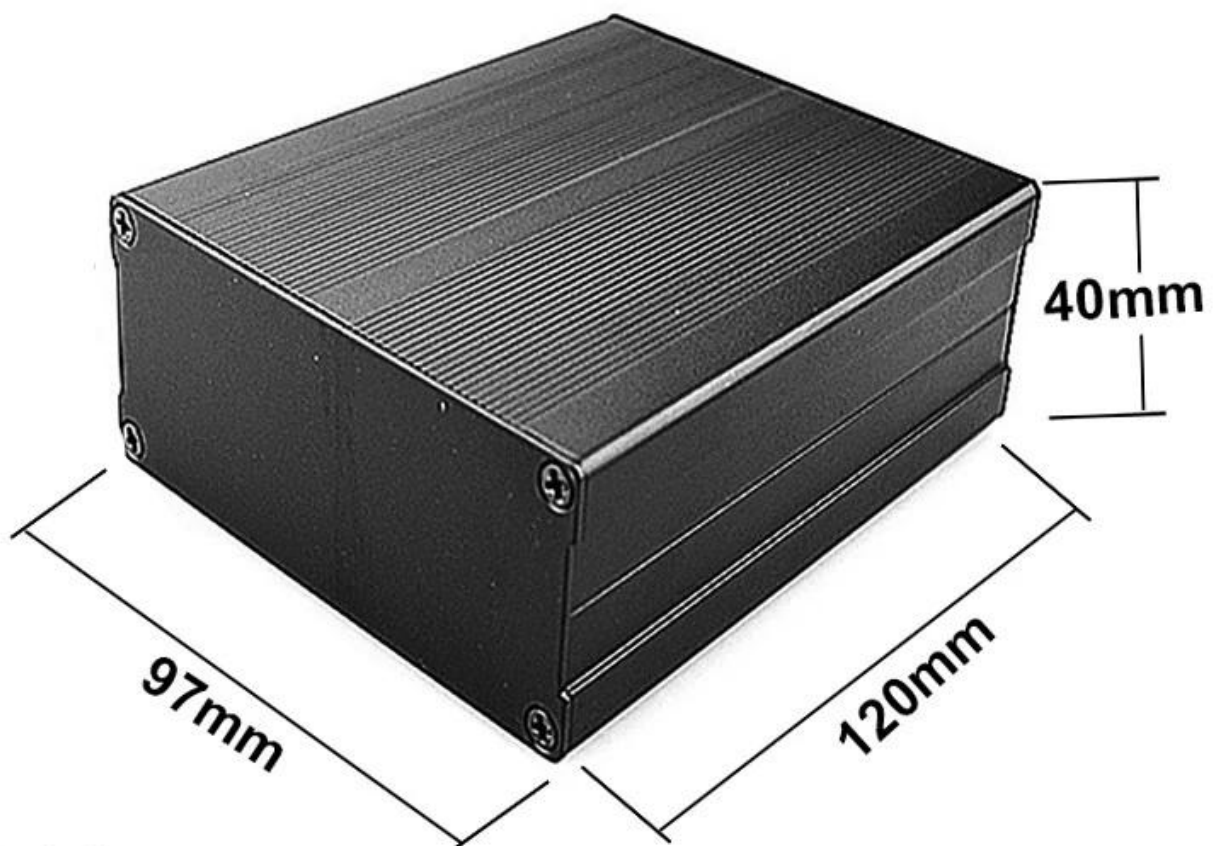

China high quality seperated series 120X97X40mm aluminum enclosuer

High quality enclosure show:

SZOMK

*Customizable
Cutout, sticker
Silkscreen, color*

Weight: 278g

Size: 40*79*120mm

Model No. AK-C-C1

1.57*3.11*4.72 inch

SZOMK

*Customizable
Cutout, sticker
Silkscreen, color*

Weight: 278g

Size: 40*79*120mm

Model No. AK-C-C1

1.57*3.11*4.72 inch

SZOMK

*Customizable
Cutout, sticker
Silkscreen, color*

Weight: 278g

Size: 40*79*120mm

Model No. AK-C-C1

1.57*3.11*4.72 inch

SZOMK

*Customizable
Cutout, sticker
Silkscreen, color*

Weight: 278g

Size: 40*79*120mm

Model No. AK-C-C1

1.57*3.11*4.72 inch

Type	Seperated aluminum enclosure
Model No.	AK-C-C1
Size	120X97X40mm
Color	Black & Customized other colors
Weight	278g

We are pleased to offer you:

- 1 Drilling, punching, etc.
- 2 Cutout, screen printing, laser engraving, stickers and so on
- 3 Short delivery time, usually 3-5 days after payment (according to the number)
- 4 For an accepted response to your inquiry