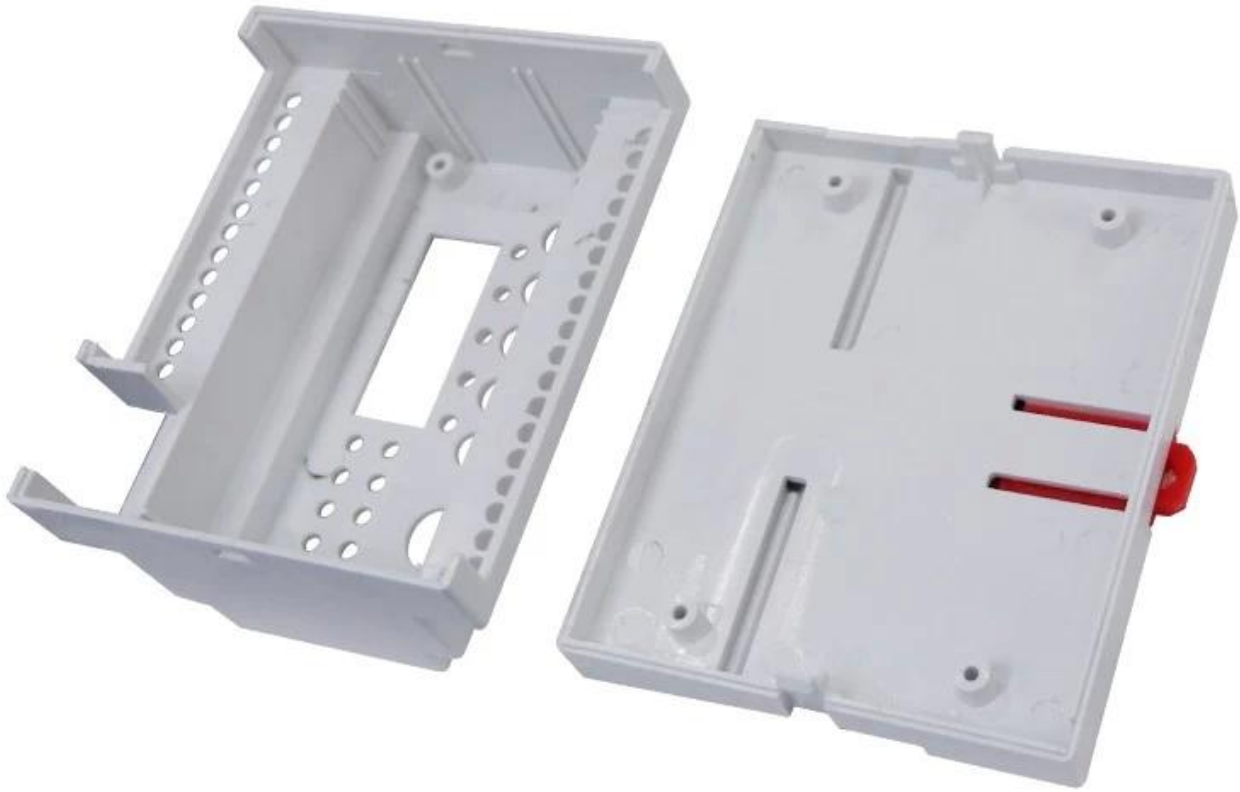

SZOMK

Size:88*107*59 mm

Weight:81g

AK-DR-67

SZOMK

Size:88*107*59 mm

Weight:81g

AK-DR-67

SZOMK

Size:88*107*59 mm

Weight:81g

AK-DR-67