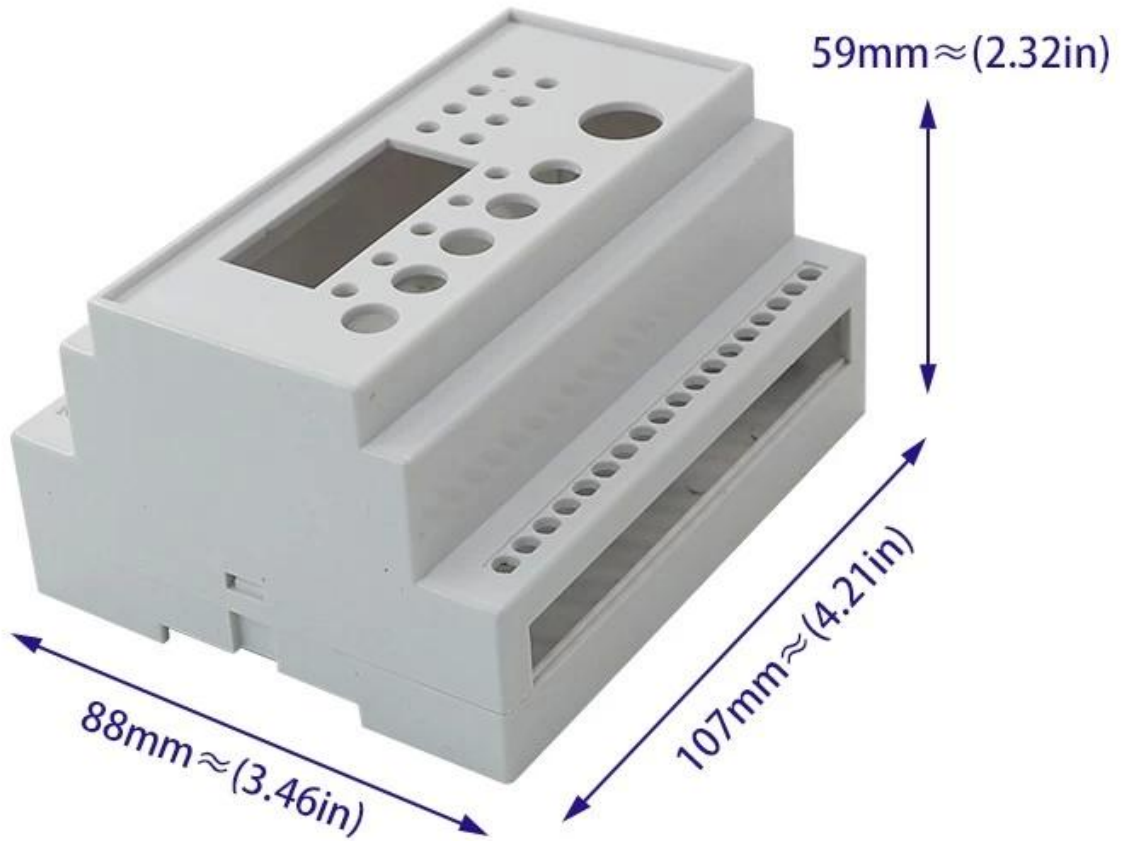

ABS FR 100 4.0

ABS FR 100 4.0 UL94V-0
ABS FR 100 4.0 UL94V-0
4.0 ABS FR 100 / ABS FR 100
ABS FR 100 4.0 UL94V-0

ABS FR 100 4.0

1. 100 ABS FR UL94V-0 .
2. .
3. .
4. Colour.Silk CNC .

1. 30 .
2. .
3. 2 ABS ABS .
4. 5-3 .

SZOMK

Size:88*107*59 mm

Weight:81g

AK-DR-67

SZOMK

Size:88*107*59 mm

Weight:81g

AK-DR-67

SZOMK

Size:88*107*59 mm

Weight:81g

AK-DR-67