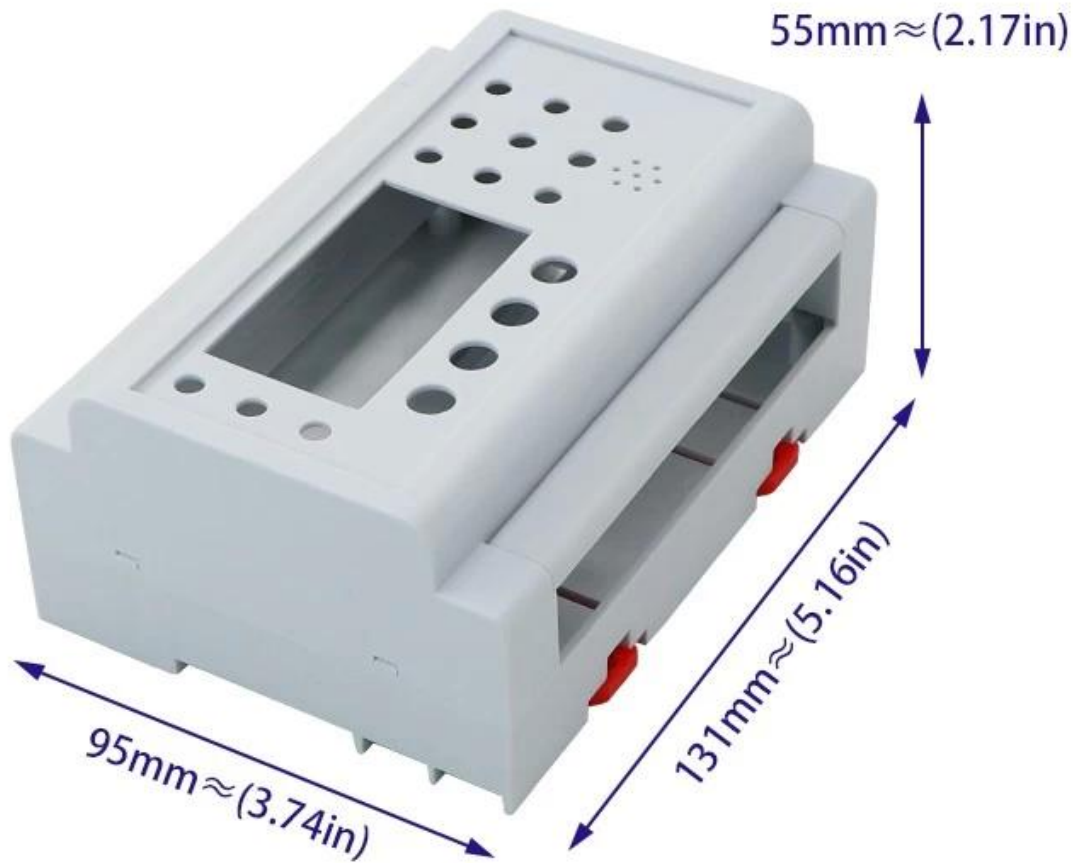

ABS FR 100 4.0

ABS FR 100 4.0 UL94V-0
ABS FR 100 4.0 UL94V-0
4.0 ABS FR 100 / ABS FR 100
ABS FR 100 4.0 UL94V-0

ABS FR 100 4.0

1. 100 ABS FR UL94V-0 .
2. .
3. .
4. Colour.Silk CNC .

1. 30 .
2. .
3. 2 ABS ABS .
4. 5-3 .

SZOMK

SZOMK

Size:131*95*55mm

Weight: 100g

AK-DR-69

SZOMK

Size:131*95*55mm

Weight:100g

AK-DR-69

SZOMK

Size:131*95*55mm

Weight:100g

AK-DR-69

SZOMK

Size:131*95*55mm

Use New Material Injection
Strong, Durable , Safe
Easy to install

Weight:100g

AK-DR-69