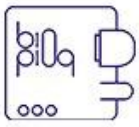

ABS FR 100 4.0

ABS FR 100 4.0 UL94V-0
ABS FR 100 4.0 UL94V-0
4.0 ABS FR 100 / ABS FR 100
ABS FR 100 4.0 UL94V-0

ABS FR 100 4.0

1. 100 ABS FR UL94V-0 .
2. .
3. .
4. Colour.Silk CNC .

1. 30 .
2. .
3. 2 ABS ABS .
4. 5-3 .

SZOMK

SZOMK

Size:131*95*55mm

Weight: 100g

AK-DR-69

SZOMK

Size:131*95*55mm

Weight:100g

AK-DR-69

SZOMK

Size:131*95*55mm

Weight:100g

AK-DR-69

SZOMK

Size:131*95*55mm

Use New Material Injection
Strong, Durable , Safe
Easy to install