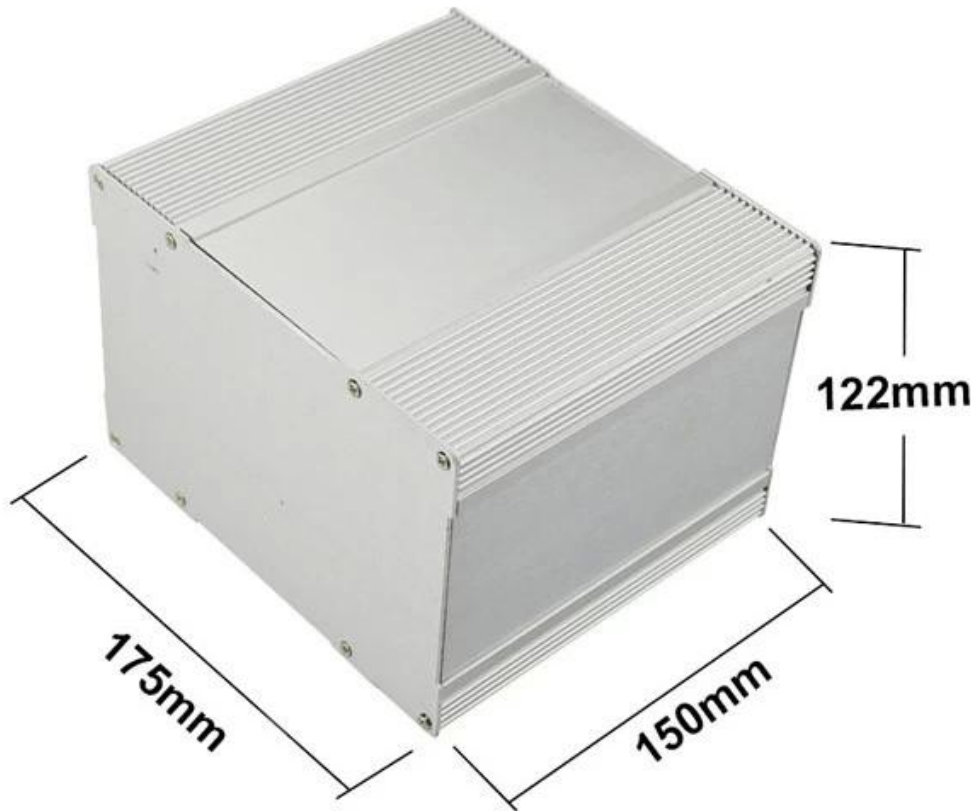

# SZOMK

Customizable  
cutout, sticker  
silkscreen, color

Weight: 830g  
Model No. AK-C-C54

Size: 4.80\*6.89\*5.91 inch  
122\*175\*150 mm

**SZOMK**

**SZOMK**