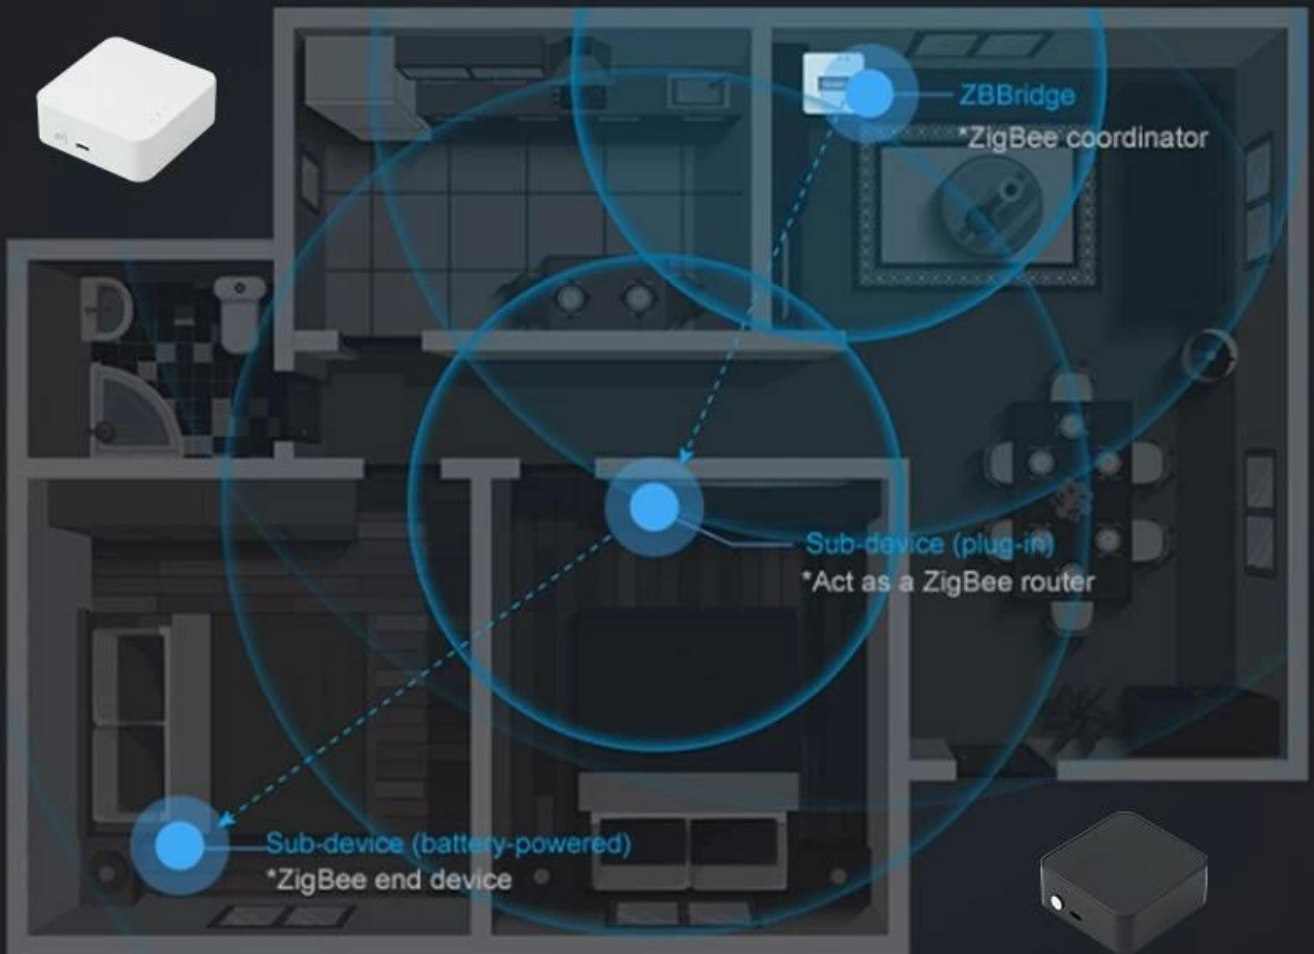

ENCLOSURES FOR TEMPERATURE HUMIDITY MONITOR

- SMALL/STRONG/QUALITY
- SIMPLIFIED DESIGN
- BRAND NEW MATERIAL
- CE/RoHS/UL94

CUTOUT

PRINT LOGO

MOQ 1 PIECE

SZOMK

SZOMK

Worry-free that the Zigbee signal quality is affected by the wall. Add a plug-in sub-device on the bridge and it can act as a router to ensure communication between the Bridge and the battery-powered sub-device.