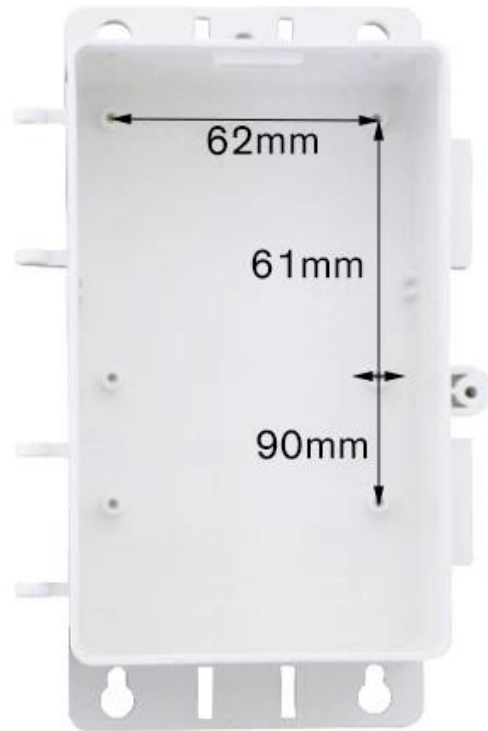

**SZOMK**

▶ **Enclosure Manufacturer**  
[www.chinaenclosure.com](http://www.chinaenclosure.com)

**SZOMK**

**AK-01-58 171\*86\*55mm 150g**

**SZOMK**

**AK-01-58 171\*86\*55mm 150g**

**SZOMK**

**AK-01-58 171\*86\*55mm 150g**