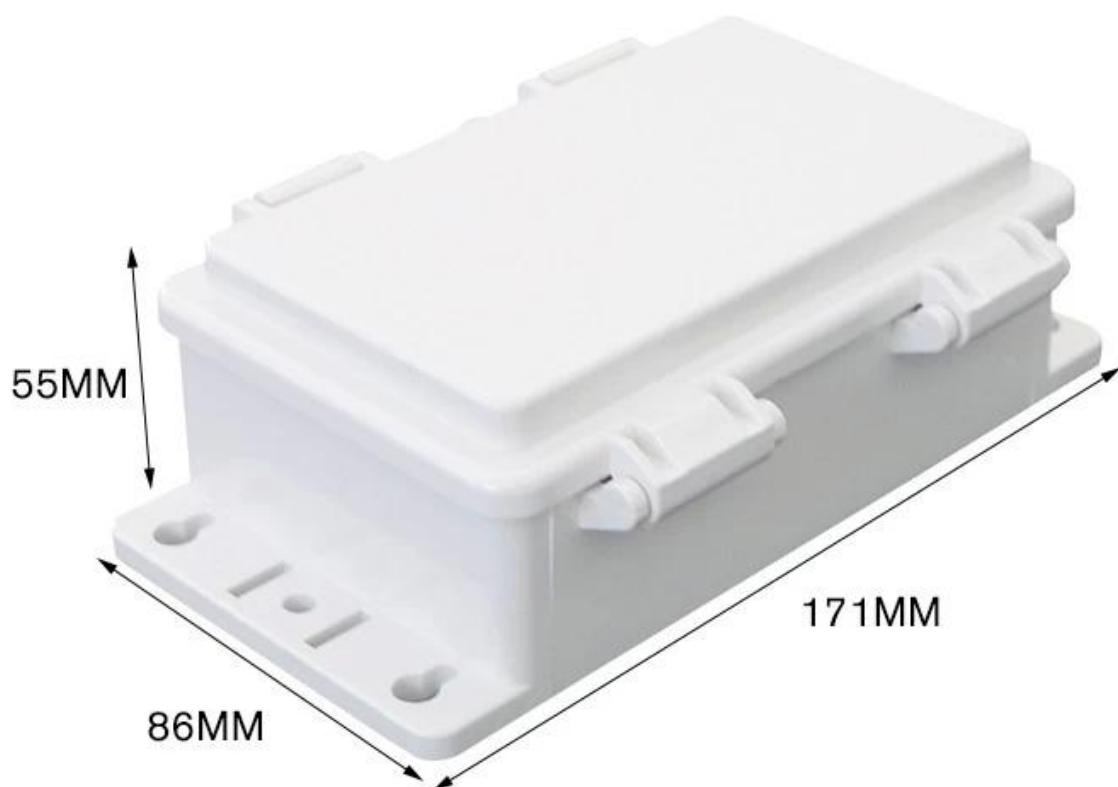

**SZOMK**

▶ **Enclosure Manufacturer**  
[www.chinaenclosure.com](http://www.chinaenclosure.com)

**SZOMK**

**AK-01-58 171\*86\*55mm 150g**

**SZOMK**

**AK-01-58 171\*86\*55mm 150g**

**SZOMK**

**AK-01-58 171\*86\*55mm 150g**