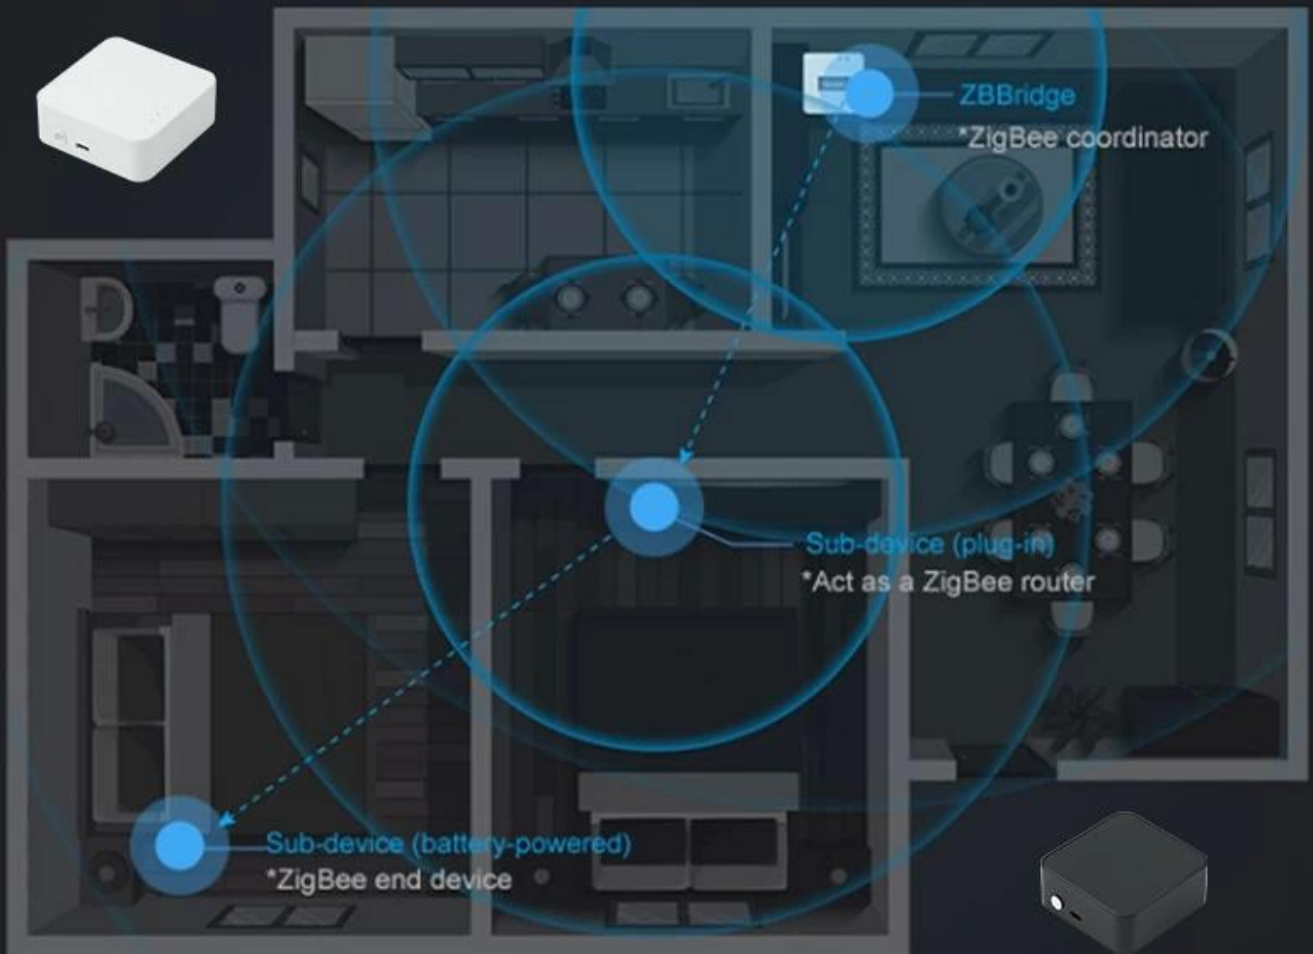

ENCLOSURES FOR TEMPERATURE HUMIDITY MONITOR

- SMALL/STRONG/QUALITY
- SIMPLIFIED DESIGN
- BRAND NEW MATERIAL
- CE/RoHS/UL94

CUTOUT

PRINT LOGO

MOQ 1 PIECE

SZOMK

SZOMK

Worry-free that the Zigbee signal quality is affected by the wall. Add a plug-in sub-device on the bridge and it can act as a router to ensure communication between the Bridge and the battery-powered sub-device.