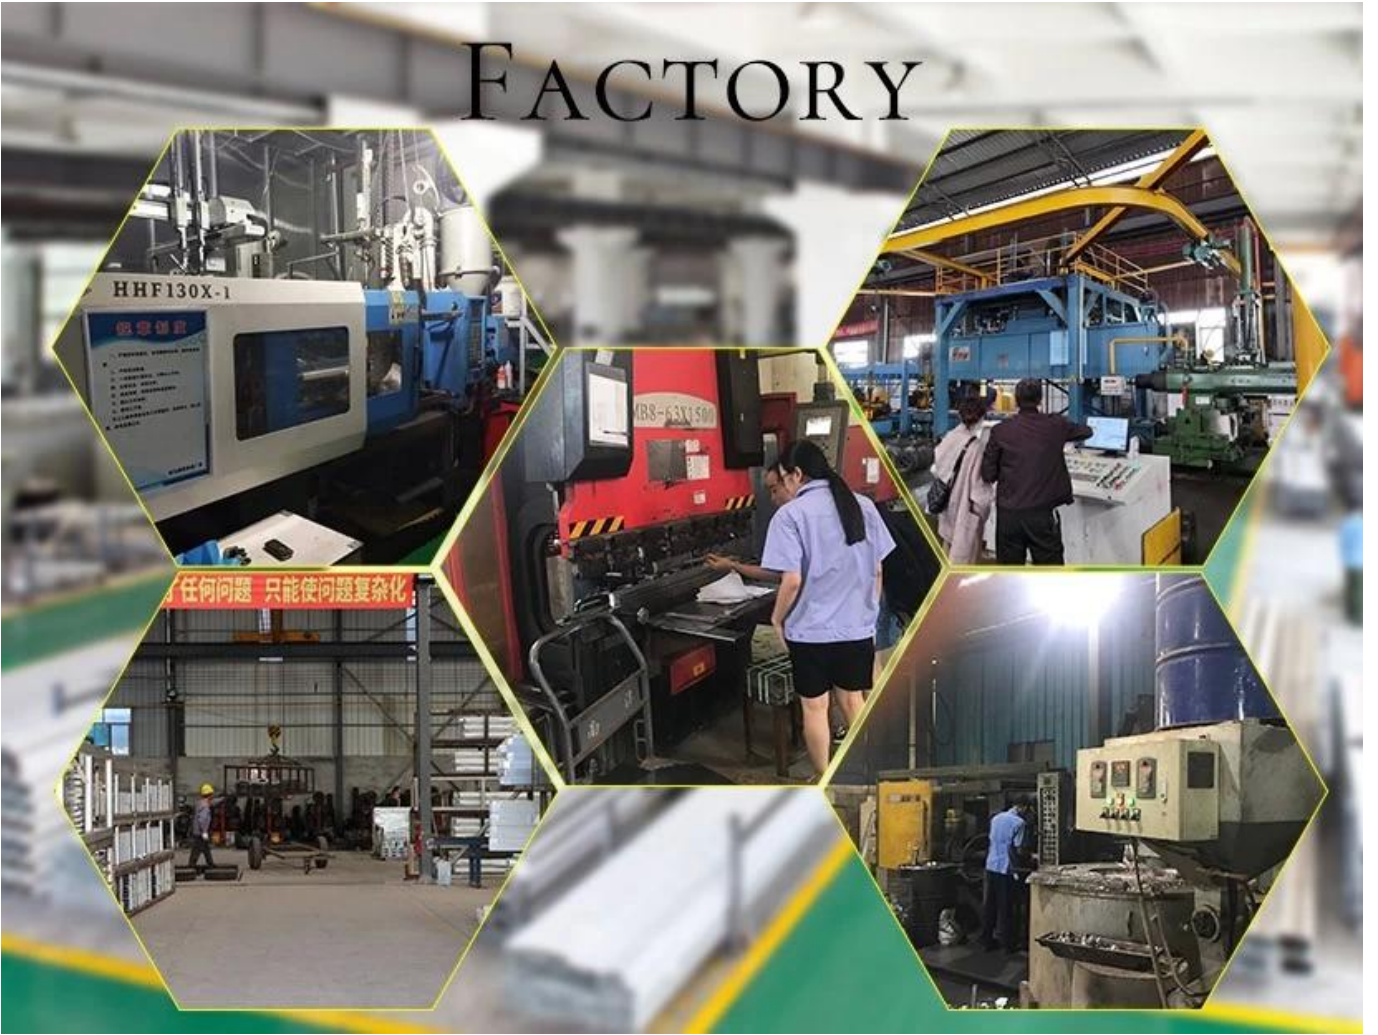

FACTORY

□□□□□□