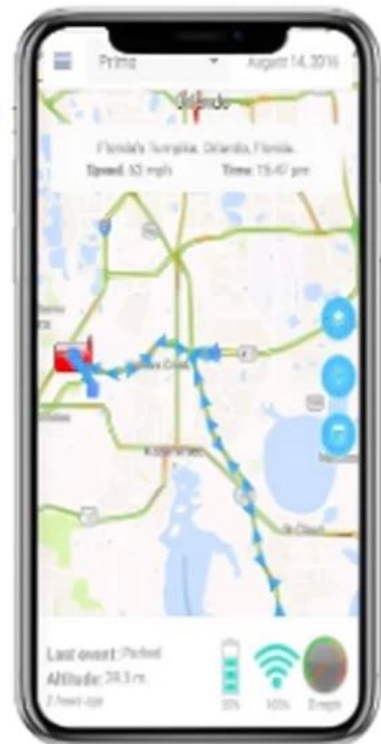

SZOMK

81*45*15mm

16g

AK-R-190

GPS BEIDOU POSITIONING SHELL

GPS BEIDOU SYSTEM TRACKING POSITIONING

BEIDOU TRACKING SYSTEM
TO IMPROVE POSITIONING ACCURACY

SZOMK

GPS BEIDOU POSITIONING SHELL

WIRELESS TRANSMISSION COMMUNICATION

GPS BEIDOU POSITIONING

TO PREVENT LOST CONTACT

CUTOUT

PRINT LOGO

CHANGING COLOR

SZOMK