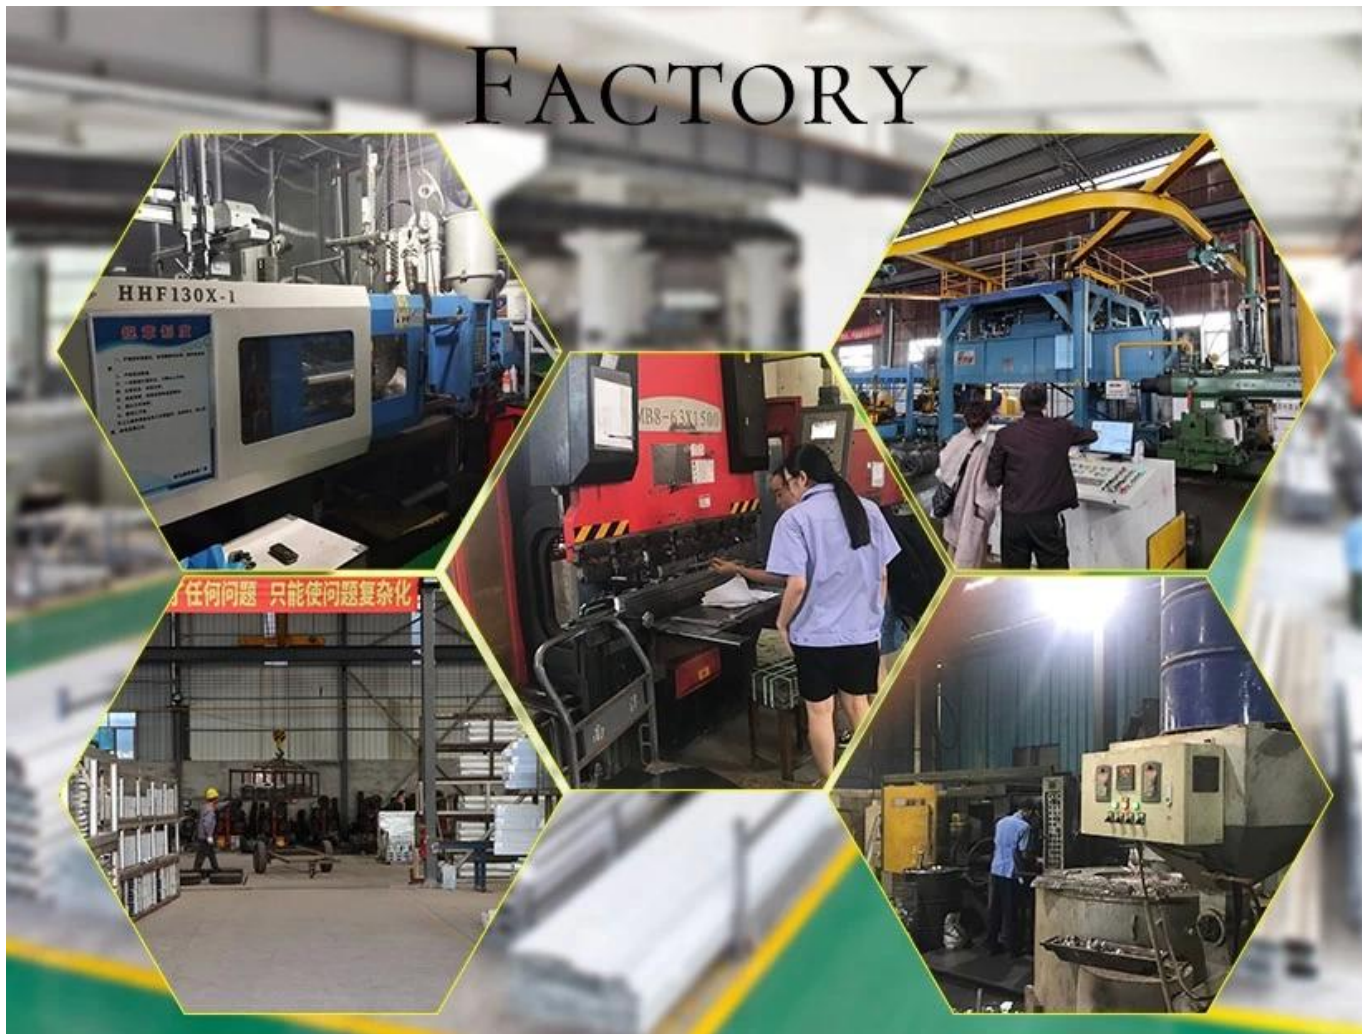

AK-RS-15

公司简介

CHARACTERISTICS

制造充满幸福的产品
To reate products that deliver happiness to everyone

OMK Electronics CO., LTD . 2010 The largest suppliers 1000

□□□□□

FACTORY

□□□□□□