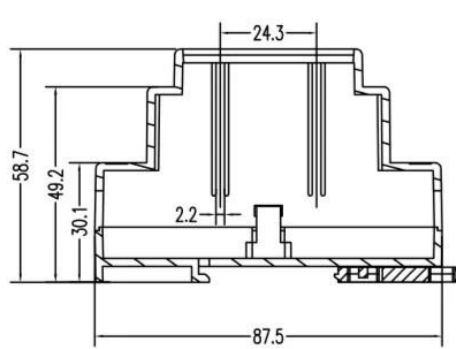

الضميمة ABS تفاصيل الاقتباس لياالي من البلاستيك الدين السكك الحديدية
الإلكترونية

SZOMK

➤ **Enclosure Manufacturer**
www.chinaenclosure.com

SZOMK

Customizable
cutout, sticker
silkscreen, color

Weight: 40g
Model No. AK-DR-01

Size: 3.46*1.46*2.32 inch
88*37*59 mm

此产品有开孔与未开孔两款，此页面可恢复未开孔。

الإلكترونية ABS مزايا العلبه البلاستيكية الدين السكك الحديدية

- 1. weatherability .
- 2. .
- 3. .

3 ()

خدمة مخصصة

We can do customize

- Plate**: Images of yellow, black, and blue plates with various holes and patterns.
- Silkscreen**: A silver rectangular device with 'GPS Logistic' printed on it.
- Sticker**: A black rectangular sticker with 'CHIPTUNING-BOX' and 'CHIP TUNINGMAX' printed on it.
- Silicone Seals**: A blue rectangular silicone seal with a central opening.
- Color**: A collection of small, colorful rectangular pieces in blue, black, pink, yellow, and silver.
- Cutout**: A red rectangular metal box with two circular ports on the front.