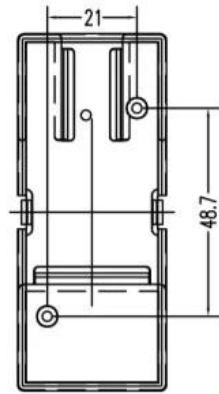

الضميمة ABS تفاصيل الاقتباس لياالي من البلاستيك الدين السكك الحديدية
الإلكترونية

SZOMK

➤ **Enclosure Manufacturer**
www.chinaenclosure.com

SZOMK

Customizable
cutout, sticker
silkscreen, color

Weight: 40g
Model No. AK-DR-01

Size: 3.46*1.46*2.32 inch
88*37*59 mm

此产品有开孔与未开孔两款，此页面可恢复未开孔。

الإلكترونية ABS مزايا العلبه البلاستيكية الدين السكك الحديدية

- 1. weatherability .
- 2. .
- 3. .

3 ()

خدمة مخصصة

We can do customize

- Plate**: Images of yellow, black, and blue plates with various holes and patterns.
- Silkscreen**: A silver rectangular device with 'GPS Logistic' printed on it.
- Sticker**: A black rectangular sticker with 'CHIPTUNING-BOX' and 'CHIP TUNINGMAX' printed on it.
- Silicone Seals**: A blue rectangular silicone seal with a central opening.
- Color**: A collection of small, colorful rectangular pieces in blue, black, pink, yellow, and silver.
- Cutout**: A red rectangular metal box with two circular ports on the front.