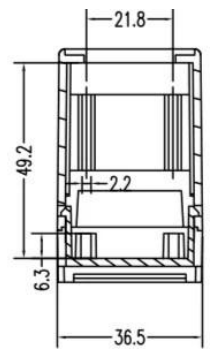

الضميمة ABS تفاصيل الاقتباس لياالي من البلاستيك الدين السكك الحديدية
الإلكترونية

SZOMK

➤ **Enclosure Manufacturer**
www.chinaenclosure.com

SZOMK

Customizable
cutout, sticker
silkscreen, color

Weight: 40g
Model No. AK-DR-01

Size: 3.46*1.46*2.32 inch
88*37*59 mm

此产品有开孔与未开孔两款，此页面可恢复未开孔。

الإلكترونية ABS مزايا العلبه البلاستيكية الدين السكك الحديدية

- 1. weatherability .
- 2. .
- 3. .

3 ()

خدمة مخصصة

We can do customize

- Plate**: Images of yellow, black, and blue plates with various holes and patterns.
- Silkscreen**: A silver rectangular device with 'GPS Logistic' printed on it.
- Sticker**: A black rectangular sticker with 'CHIPTUNING-BOX' and 'CHIP TUNINGMAX' printed on it.
- Silicone Seals**: A blue rectangular silicone seal with a central opening.
- Color**: A collection of small, colorful rectangular pieces in blue, black, pink, yellow, and silver.
- Cutout**: A red rectangular metal box with two circular ports on the front.