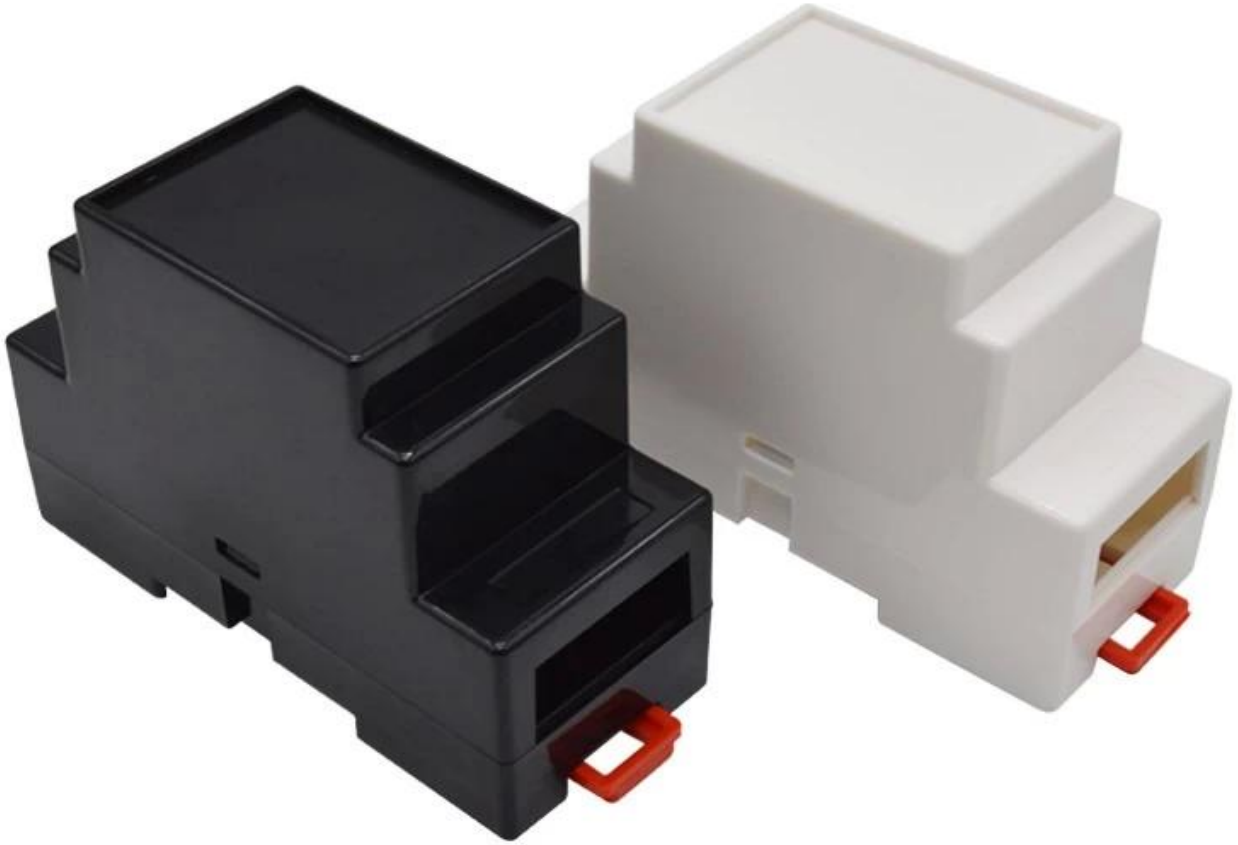

الضميمة ABS تفاصيل الاقتباس لياالي من البلاستيك الدين السكك الحديدية
الإلكترونية

SZOMK

➤ **Enclosure Manufacturer**
www.chinaenclosure.com

SZOMK

Customizable
cutout, sticker
silkscreen, color

Weight: 40g
Model No. AK-DR-01

Size: 3.46*1.46*2.32 inch
88*37*59 mm

此产品有开孔与未开孔两款，此页面可恢复未开孔。

الإلكترونية ABS مزايا العلبه البلاستيكية الدين السكك الحديدية

- 1. weatherability .
- 2. .
- 3. .

3 ()

خدمة مخصصة

We can do customize

- Plate**: Images of yellow, black, and blue plates with various holes and patterns.
- Silkscreen**: A silver rectangular device with 'GPS Logistic' printed on it.
- Sticker**: A black rectangular sticker with 'CHIPTUNING-BOX' and 'CHIP TUNINGMAX' printed on it.
- Silicone Seals**: A blue rectangular silicone seal with a central opening.
- Color**: A collection of small, colorful rectangular pieces in blue, black, pink, yellow, and silver.
- Cutout**: A red rectangular metal box with two circular ports on the front.