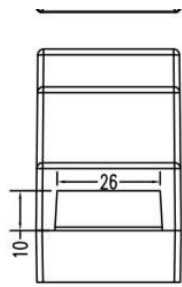

الضميمة ABS تفاصيل الاقتباس لياالي من البلاستيك الدين السكك الحديدية
الإلكترونية

SZOMK

➤ **Enclosure Manufacturer**
www.chinaenclosure.com

SZOMK

Customizable
cutout, sticker
silkscreen, color

Weight: 40g
Model No. AK-DR-01

Size: 3.46*1.46*2.32 inch
88*37*59 mm

此产品有开孔与未开孔两款，此页面可恢复未开孔。

الإلكترونية ABS مزايا العلبه البلاستيكية الدين السكك الحديدية

- 1. weatherability .
- 2. .
- 3. .

3 ()

خدمة مخصصة

We can do customize

- Plate**: Images of yellow, black, and blue plates with various holes and patterns.
- Silkscreen**: A silver rectangular device with 'GPS Logistic' printed on it.
- Sticker**: A black rectangular sticker with 'CHIPTUNING-BOX' and 'CHIP TUNINGMAX' printed on it.
- Silicone Seals**: A blue rectangular silicone seal with a central opening.
- Color**: A collection of small, colorful rectangular pieces in blue, black, pink, yellow, and silver.
- Cutout**: A red rectangular metal box with two circular ports on the front.