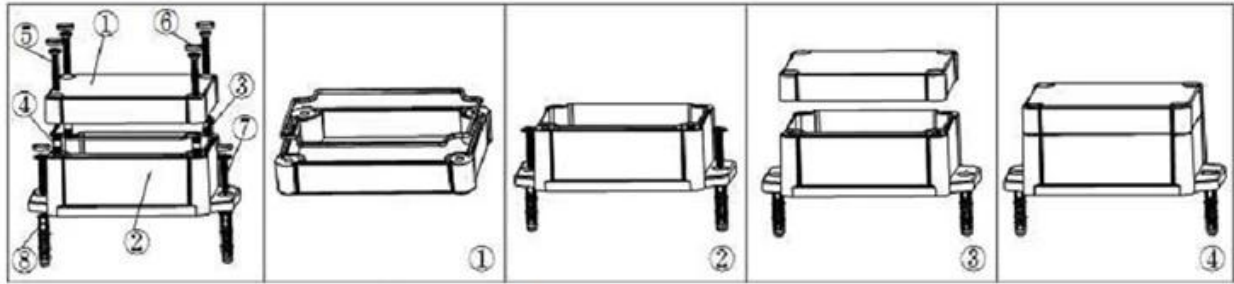

Gasket (1PCS)
Material:Rubber
Size:96.5*64.5*1.8 mm

Copper Nut(6PCS)
Material:Copper
Standard:M4*10
Color:Copper

Grub Screw(6PCS)
Material:Stainless Steel
Standard:M4*25

Screw Lid(6PCS)
Material:ABS
Color:Light Grey(FS20412)

Self-Tapping Screw(4PCS)
Material:Iron
Standard:M4*30

Wall Nail(4PCS)
Material:PP
Color:Light Grey(CM906)

SZOMK

①

Epitheca (1PCS)
Material:PC
Color:Transparent

②

Hypotheca (1PCS)
Material:ABS
Color:Light Grey(FS20412)