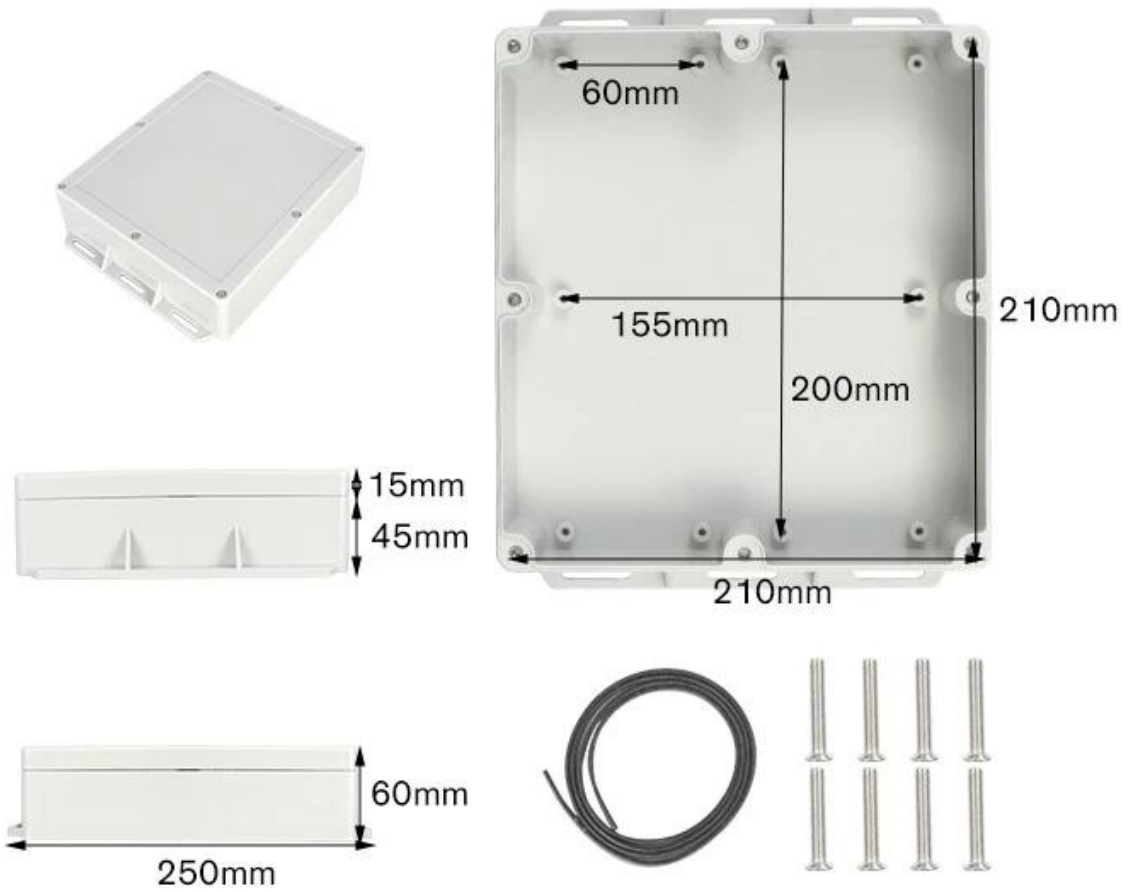

**SZOMK**

▶ **Enclosure Manufacturer**  
[www.chinaenclosure.com](http://www.chinaenclosure.com)

**SZOMK**

**AK-01-56    250\*220\*60mm    510g**

**SZOMK**

**AK-01-56    250\*220\*60mm    510g**

**SZOMK**

**AK-01-56    250\*220\*60mm    510g**

IP65 Waterproof Enclosure Size List (Transparent Cover)							
M.N.	Size(mm)	M.N.	Size(mm)	M.N.	Size(mm)	M.N.	Size(mm)
AK-B-FT1	200x120x72			AK-B-FT13	115x129x68		with ears
AK-B-FT2	158x90x60			AK-B-FT14	138x68x50		with ears
AK-B-FT3	115x90x55			AK-B-FT15	230x150x85		
AK-B-FT4	100x68x50			AK-B-FT16	160x110x90		
AK-B-FT5	160x160x90			AK-B-FT17	320x240x110		
AK-B-FT6	263x185x95			AK-B-FT18	120x120x90		
AK-B-FT9	162x81x65			with ears AK-B-FT21	84x59x33		with small ears
AK-B-FT11	240x120x75			with ears AK-B-FT23	200x120x60		
AK-B-FT12	195x90x60			with ears AK-B-FT25	200x163x90		with ears