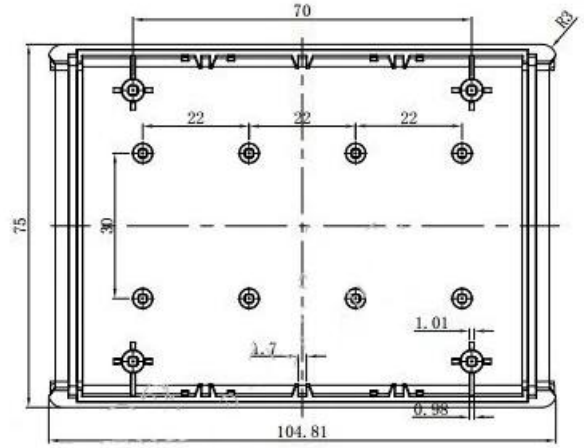

**SZOMK**

**Customizable**

cut holes  
sticker  
silk screen  
color

**AK-D-01**

**94 g**

**105\*75\*35 mm**

**4.13\*2.95\*1.38 inch**

□□□□□ □□□□□ □□□□□□ :

### Desk top Plastic Box Sizerlist

BDH20001	105X75X36 MM	BDH20009	140X170X60MM
BDH20002	135X90X45MM	BDH20010	160X130X48MM
BDH20003	164X100X150MM	BDH20011	175X210X65MM
BDH20005	105X75X36 MM	BDH20012	180X140X60MM
BDH20006	135X90X45MM	BDH20013	200X190X76MM
BDH20007	164X100X50MM	BDH20014	230X210X86MM
		BDH20015	260X220X80MM
		BDH20016	290X260X80MM