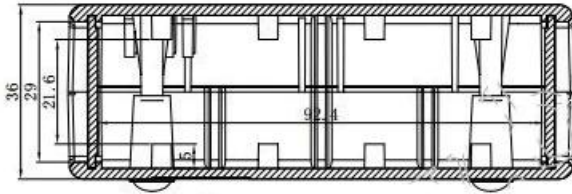

**SZOMK**

**Customizable**

cut holes  
sticker  
silk screen  
color

**AK-D-01**

**94 g**

**105\*75\*35 mm**

**4.13\*2.95\*1.38 inch**

□□□□□ □□□□□ □□□□□□ :

### Desk top Plastic Box Sizerlist

BDH20001	105X75X36 MM	BDH20009	140X170X60MM
BDH20002	135X90X45MM	BDH20010	160X130X48MM
BDH20003	164X100X150MM	BDH20011	175X210X65MM
BDH20005	105X75X36 MM	BDH20012	180X140X60MM
BDH20006	135X90X45MM	BDH20013	200X190X76MM
BDH20007	164X100X50MM	BDH20014	230X210X86MM
		BDH20015	260X220X80MM
		BDH20016	290X260X80MM