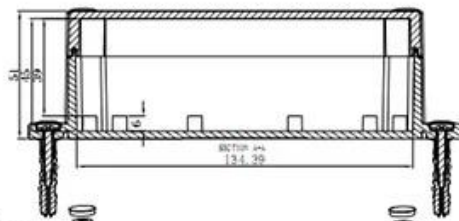

SZOMK

SZOMK

SZOMK

SZOMK

Epitheca (1PCS)
Material:PC
Color:Transparent

Hypotheca (1PCS)
Material:ABS
Color:Light Grey(FS20412)

Gasket (1PCS)
Material:Rubber
Size:96.5*64.5*1.8 mm

Copper Nut(6PCS)
Material:Copper
Standard:M4*10
Color:Copper

Grub Screw(6PCS)
Material:Stainless Steel
Standard:M4*25

Screw Lid(6PCS)
Material:ABS
Color:Light Grey(FS20412)

Self-Tapping Screw(4PCS)
Material:Iron
Standard:M4*30

Wall Nail(4PCS)
Material:PP
Color:Light Grey(CM906)