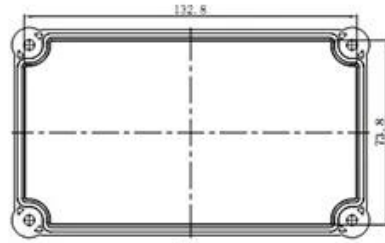

SZOMK

SZOMK

SZOMK

SZOMK

Epitheca (1PCS)
Material:PC
Color:Transparent

Hypotheca (1PCS)
Material:ABS
Color:Light Grey(FS20412)

Gasket (1PCS)
Material:Rubber
Size:96.5*64.5*1.8 mm

Copper Nut(6PCS)
Material:Copper
Standard:M4*10
Color:Copper

Grub Screw(6PCS)
Material:Stainless Steel
Standard:M4*25

Screw Lid(6PCS)
Material:ABS
Color:Light Grey(FS20412)

Self-Tapping Screw(4PCS)
Material:Iron
Standard:M4*30

Wall Nail(4PCS)
Material:PP
Color:Light Grey(CM906)