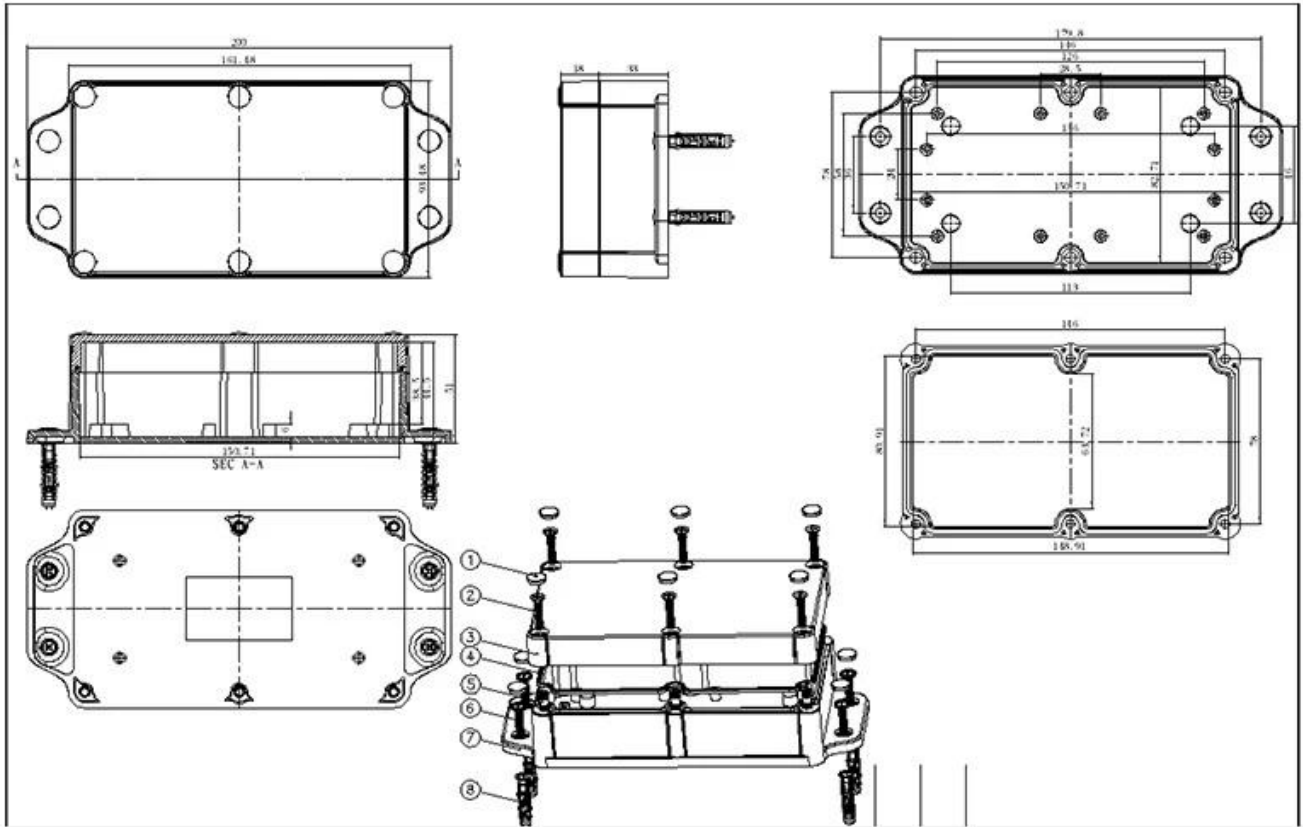

**Grub Screw(6PCS)**  
Material:Stainless Steel  
Standard:M4\*25

**Screw Lid(6PCS)**  
Material:ABS  
Color:Light Grey(FS20412)

**Self-Tapping Screw(4PCS)**  
Material:Iron  
Standard:M4\*30

**Wall Nail(4PCS)**  
Material:PP  
Color:Light Grey(CM906)