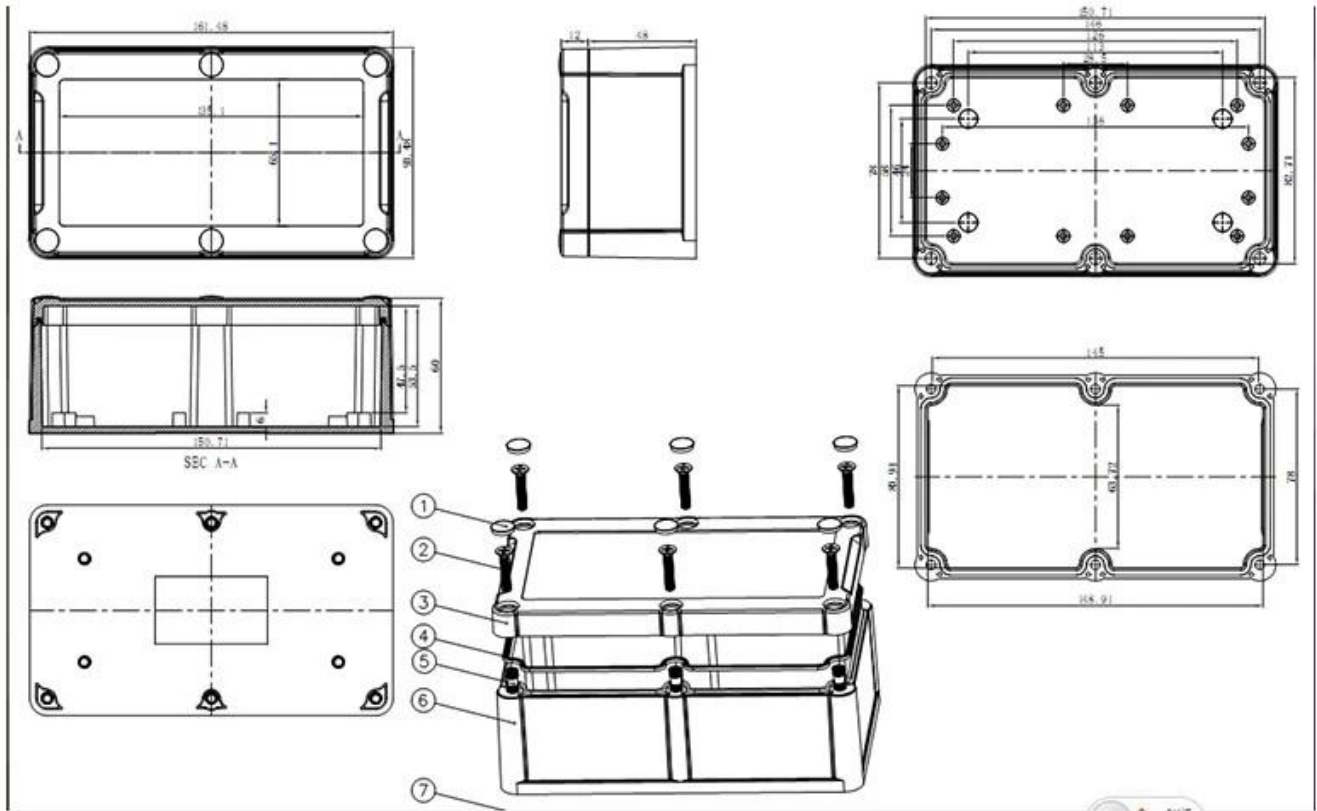

SZOMK

SZOMK

SZOMK

SZOMK

SZOMK

SZOMK

Epitheca (1PCS)
Material:PC
Color:Transparent

Hypotheca (1PCS)
Material:ABS
Color:Light Grey(FS20412)

Gasket (1PCS)
Material:Rubber
Size:113*113*1.8 mm

Copper Nut(6PCS)
Material:Copper
Standard:M4*10
Color:Copper

Grub Screw(6PCS)
Material:Stainless Steel
Standard:M4*25

Screw Lid(6PCS)
Material:ABS
Color:Light Grey(FS20412)

Self-Tapping Screw(4PCS)
Material:Iron
Standard:M4*30

Copper Nut(4PCS)
Material:M4*5
Color:Copper

QQ

2819022460

Tel

86-755-83222882
86-13418600500

Add

628Room,505 Building ,Shangbu industry,
Hangtian road ,Futian district ,Shenzhen,
China,518031