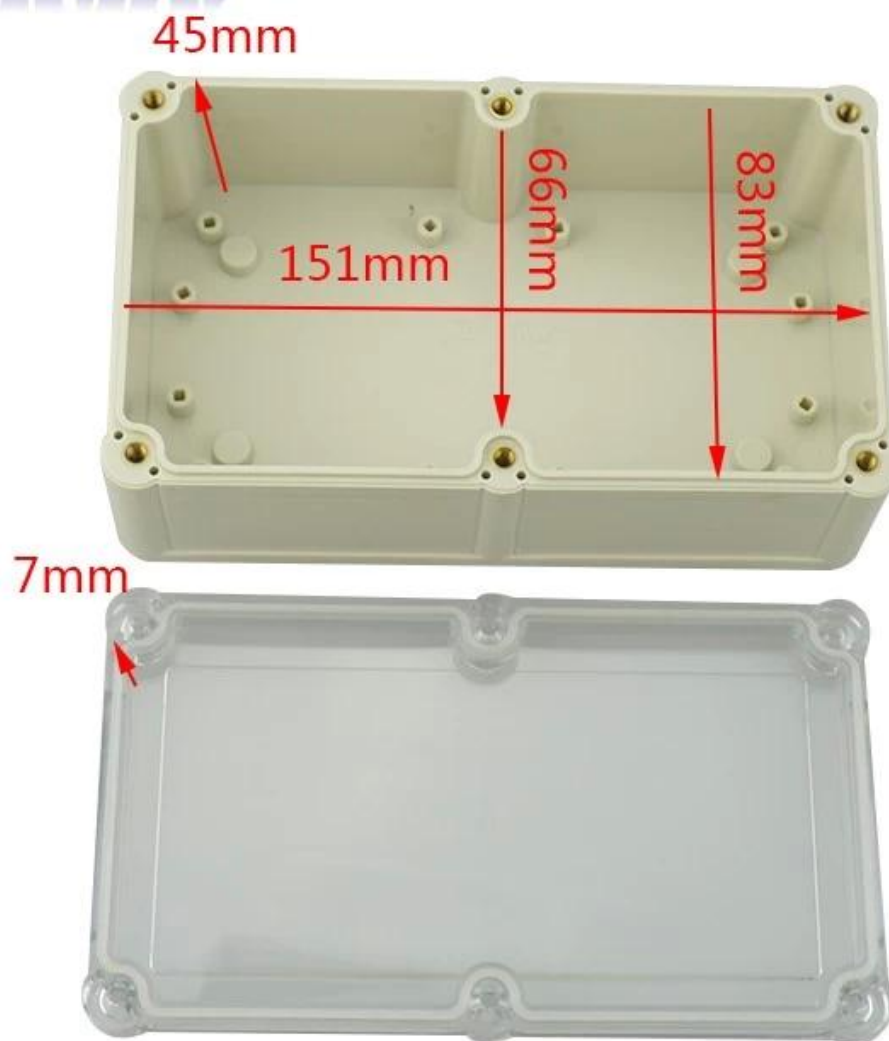

SZOMK

SZOMK

SZOMK

SZOMK

SZOMK

SZOMK

Epitheca (1PCS)
Material:PC
Color:Transparent

Hypotheca (1PCS)
Material:ABS
Color:Light Grey(FS20412)

Gasket (1PCS)
Material:Rubber
Size:113*113*1.8 mm

Copper Nut(6PCS)
Material:Copper
Standard:M4*10
Color:Copper

Grub Screw(6PCS)
Material:Stainless Steel
Standard:M4*25

Screw Lid(6PCS)
Material:ABS
Color:Light Grey(FS20412)

Self-Tapping Screw(4PCS)
Material:Iron
Standard:M4*30

Copper Nut(4PCS)
Material:M4*5
Color:Copper

QQ

2819022460

Tel

86-755-83222882
86-13418600500

Add

628Room,505 Building ,Shangbu industry,
Hangtian road ,Futian district ,Shenzhen,
China,518031