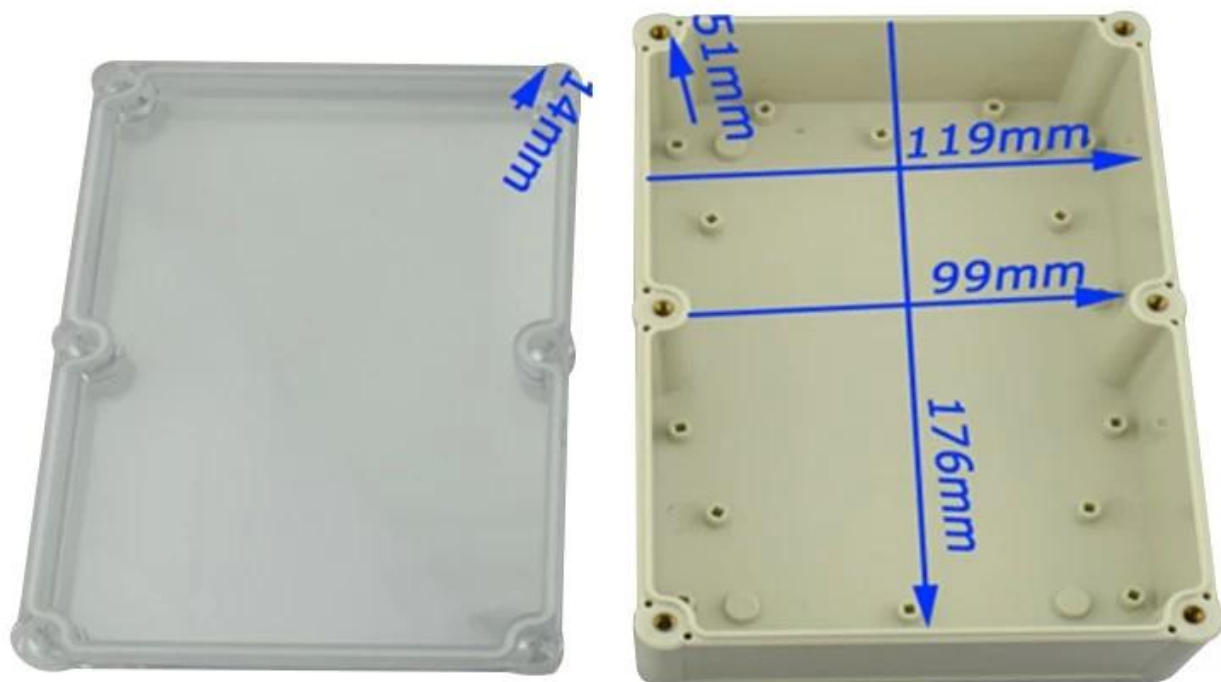

SZOMK

SZOMK

SZOMK

Epitheca (1PCS)
Material:ABS
Color:Light Grey(FS20412)

Hypotheca (1PCS)
Material:ABS
Color:Light Grey(FS20412)

Gasket (1PCS)
Material:Rubber
Size:113*113*1.8 mm

Copper Nut(6PCS)
Material:Copper
Standard:M4*10
Color:Copper

Grub Screw(6PCS)
Material:Stainless Steel
Standard:M4*25

Screw Lid(6PCS)
Material:ABS
Color:Light Grey(FS20412)

Self-Tapping Screw(4PCS)
Material:Iron
Standard:M4*30

Copper Nut(4PCS)
Material:M4*5
Color:Copper