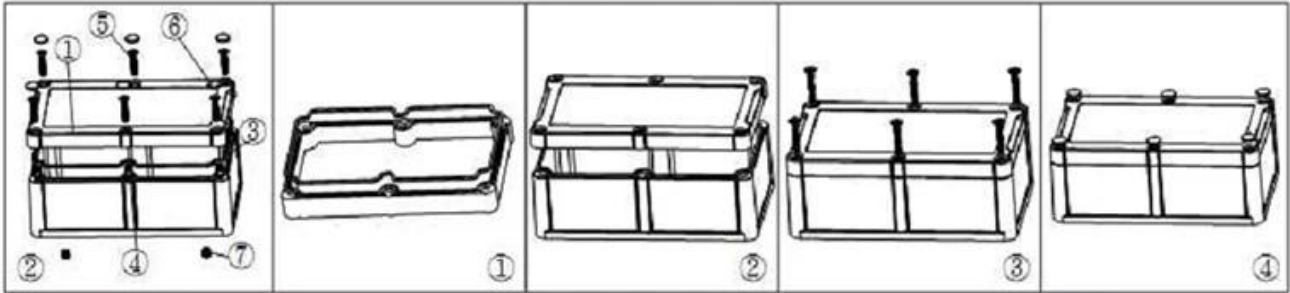

SZOMK

SZOMK

SZOMK

Epitheca (1PCS)
Material:ABS
Color:Light Grey(FS20412)

Hypotheca (1PCS)
Material:ABS
Color:Light Grey(FS20412)

Gasket (1PCS)
Material:Rubber
Size:113*113*1.8 mm

Copper Nut(6PCS)
Material:Copper
Standard:M4*10
Color:Copper

Grub Screw(6PCS)
Material:Stainless Steel
Standard:M4*25

Screw Lid(6PCS)
Material:ABS
Color:Light Grey(FS20412)

Self-Tapping Screw(4PCS)
Material:Iron
Standard:M4*30

Copper Nut(4PCS)
Material:M4*5
Color:Copper