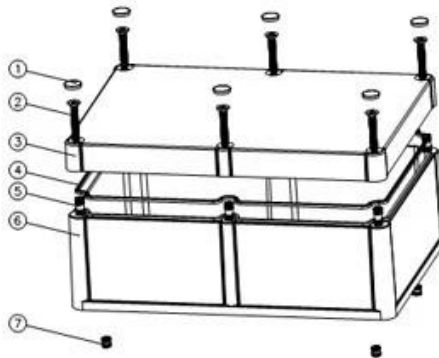

SZOMK

SZOMK

SZOMK

Epithecra (1PCS)
Material:ABS
Color:Light Grey(FS20412)

Hypotheca (1PCS)
Material:ABS
Color:Light Grey(FS20412)

Gasket (1PCS)
Material:Rubber
Size:113*113*1.8 mm

Copper Nut(6PCS)
Material:Copper
Standard:M4*10
Color:Copper

Grub Screw(6PCS)
Material:Stainless Steel
Standard:M4*25

Screw Lid(6PCS)
Material:ABS
Color:Light Grey(FS20412)

Self-Tapping Screw(4PCS)
Material:Iron
Standard:M4*30

Copper Nut(4PCS)
Material:M4*5
Color:Copper