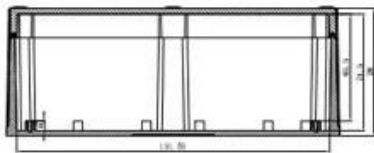

SZOMK

SZOMK

SZOMK

Epithecra (1PCS)
Material:ABS
Color:Light Grey(FS20412)

Hypotheca (1PCS)
Material:ABS
Color:Light Grey(FS20412)

Gasket (1PCS)
Material:Rubber
Size:113*113*1.8 mm

Copper Nut(6PCS)
Material:Copper
Standard:M4*10
Color:Copper

Grub Screw(6PCS)
Material:Stainless Steel
Standard:M4*25

Screw Lid(6PCS)
Material:ABS
Color:Light Grey(FS20412)

Self-Tapping Screw(4PCS)
Material:Iron
Standard:M4*30

Copper Nut(4PCS)
Material:M4*5
Color:Copper