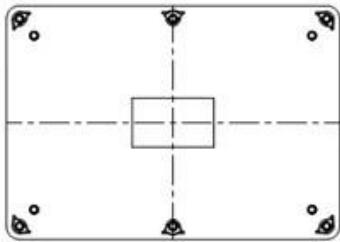

Grub Screw(6PCS)
Material:Stainless Steel
Standard:M4*25

Screw Lid(6PCS)
Material:ABS
Color:Light Grey(FS20412)

Self-Tapping Screw(4PCS)
Material:Iron
Standard:M4*30

Copper Nut(4PCS)
Material:M4*5
Color:Copper