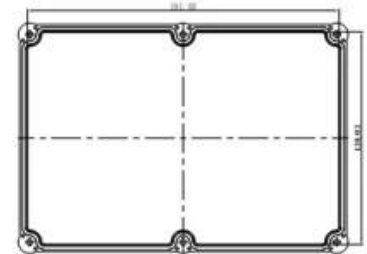

SZOMK

SZOMK

SZOMK

Epithecra (1PCS)
Material:ABS
Color:Light Grey(FS20412)

Hypotheca (1PCS)
Material:ABS
Color:Light Grey(FS20412)

Gasket (1PCS)
Material:Rubber
Size:113*113*1.8 mm

Copper Nut(6PCS)
Material:Copper
Standard:M4*10
Color:Copper

Grub Screw(6PCS)
Material:Stainless Steel
Standard:M4*25

Screw Lid(6PCS)
Material:ABS
Color:Light Grey(FS20412)

Self-Tapping Screw(4PCS)
Material:Iron
Standard:M4*30

Copper Nut(4PCS)
Material:M4*5
Color:Copper