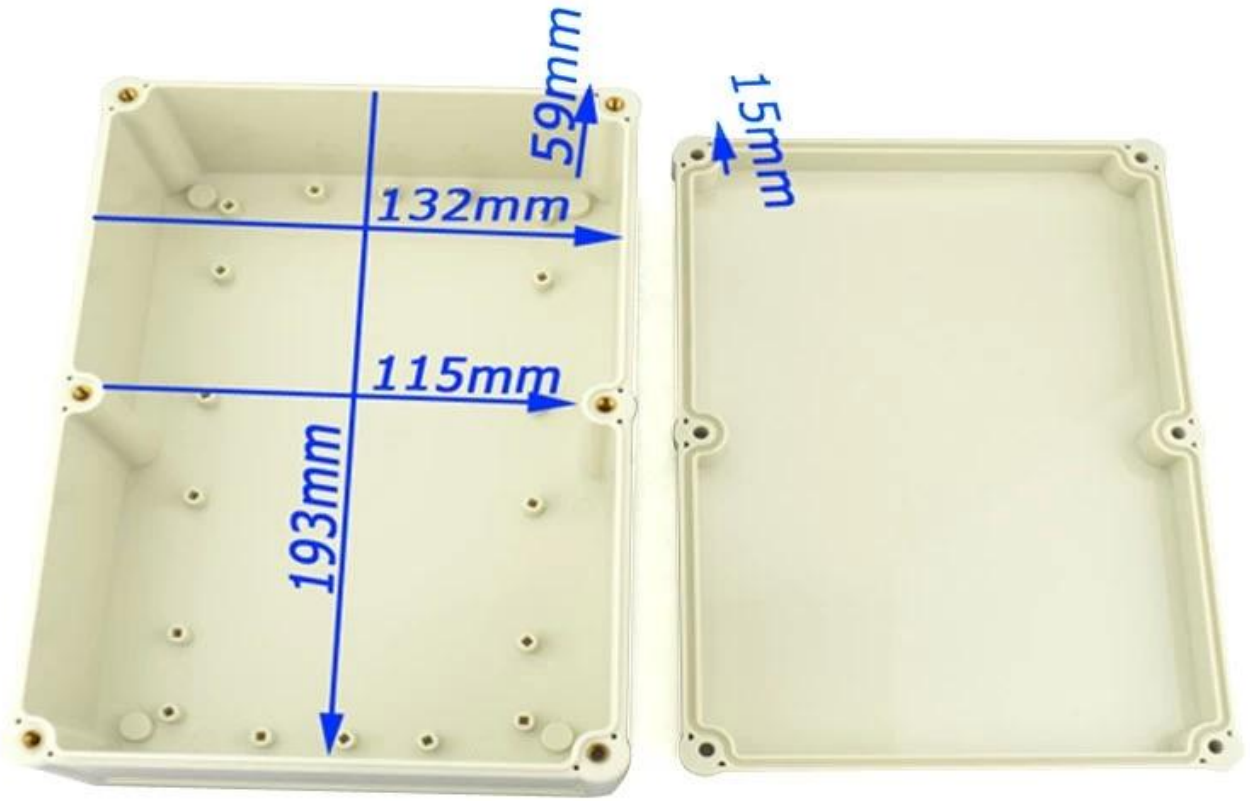

SZOMK

SZOMK

SZOMK

Epithecra (1PCS)
Material:ABS
Color:Light Grey(FS20412)

Hypotheca (1PCS)
Material:ABS
Color:Light Grey(FS20412)

Gasket (1PCS)
Material:Rubber
Size:113*113*1.8 mm

Copper Nut(6PCS)
Material:Copper
Standard:M4*10
Color:Copper

Grub Screw(6PCS)
Material:Stainless Steel
Standard:M4*25

Screw Lid(6PCS)
Material:ABS
Color:Light Grey(FS20412)

Self-Tapping Screw(4PCS)
Material:Iron
Standard:M4*30

Copper Nut(4PCS)
Material:M4*5
Color:Copper