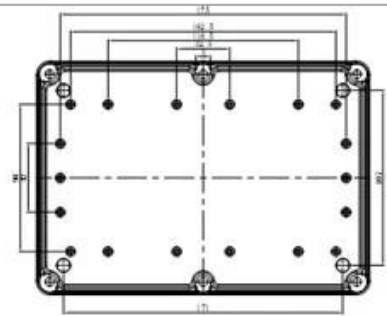

Grub Screw(6PCS)
Material:Stainless Steel
Standard:M4*25

Screw Lid(6PCS)
Material:ABS
Color:Light Grey(FS20412)

Self-Tapping Screw(4PCS)
Material:Iron
Standard:M4*30

Copper Nut(4PCS)
Material:M4*5
Color:Copper