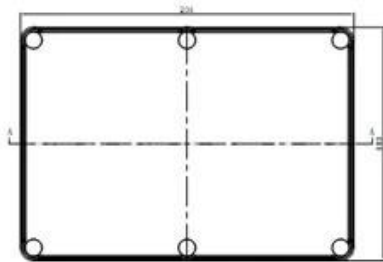

SZOMK

SZOMK

SZOMK

Epithecra (1PCS)
Material:ABS
Color:Light Grey(FS20412)

Hypotheca (1PCS)
Material:ABS
Color:Light Grey(FS20412)

Gasket (1PCS)
Material:Rubber
Size:113*113*1.8 mm

Copper Nut(6PCS)
Material:Copper
Standard:M4*10
Color:Copper

Grub Screw(6PCS)
Material:Stainless Steel
Standard:M4*25

Screw Lid(6PCS)
Material:ABS
Color:Light Grey(FS20412)

Self-Tapping Screw(4PCS)
Material:Iron
Standard:M4*30

Copper Nut(4PCS)
Material:M4*5
Color:Copper