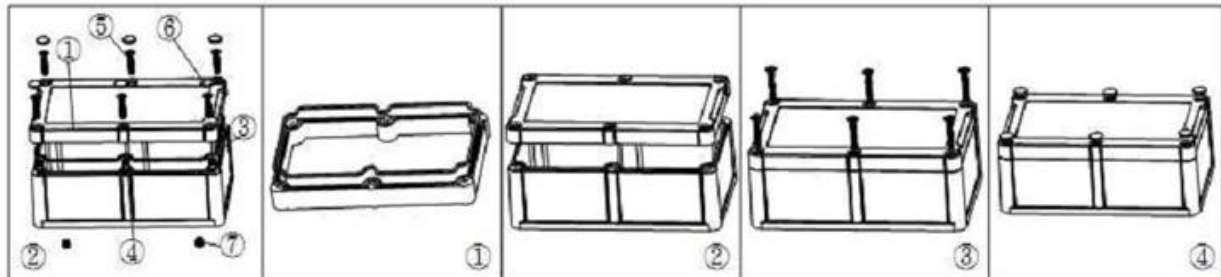

SZOMK

SZOMK

SZOMK

Epithecra (1PCS)
Material:ABS
Color:Light Grey(FS20412)

Hypotheca (1PCS)
Material:ABS
Color:Light Grey(FS20412)

Gasket (1PCS)
Material:Rubber
Size:113*113*1.8 mm

Copper Nut(6PCS)
Material:Copper
Standard:M4*10
Color:Copper

Grub Screw(6PCS)
Material:Stainless Steel
Standard:M4*25

Screw Lid(6PCS)
Material:ABS
Color:Light Grey(FS20412)

Self-Tapping Screw(4PCS)
Material:Iron
Standard:M4*30

Copper Nut(4PCS)
Material:M4*5
Color:Copper