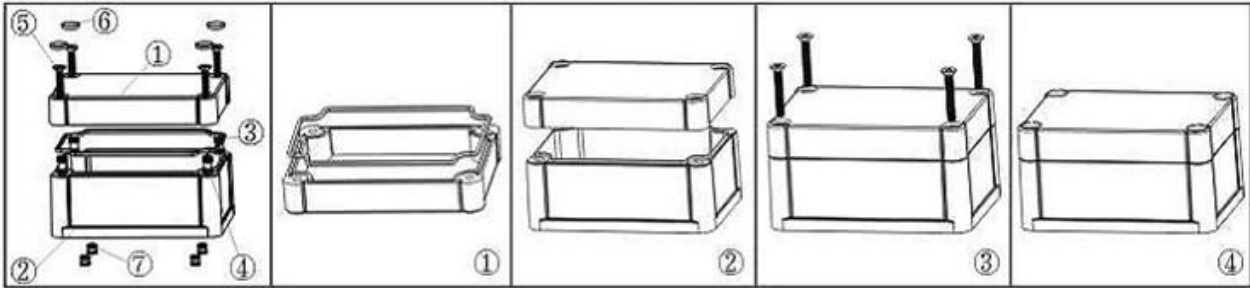

SZOMK

SZOMK

SZOMK

Epitheca (1PCS)
Material:ABS
Color:Light Grey(FS20412)

Hypotheca (1PCS)
Material:ABS
Color:Light Grey(FS20412)

Gasket (1PCS)
Material:Rubber
Size:96.5*64.5*1.8 mm

Copper Nut(4PCS)
Material:Copper
Standard:M4*10
Color:Copper

Grub Screw(4PCS)
Material:Stainless Steel
Standard:M4*25

Screw Lid(6PCS)
Material:ABS
Color:Light Grey(FS20412)

QQ

2819022460

Tel

86-755-83222882
86-13418600500

Add

628Room,505 Building ,Shangbu industry,
Hangtian road ,Futian district ,Shenzhen,
China,518031