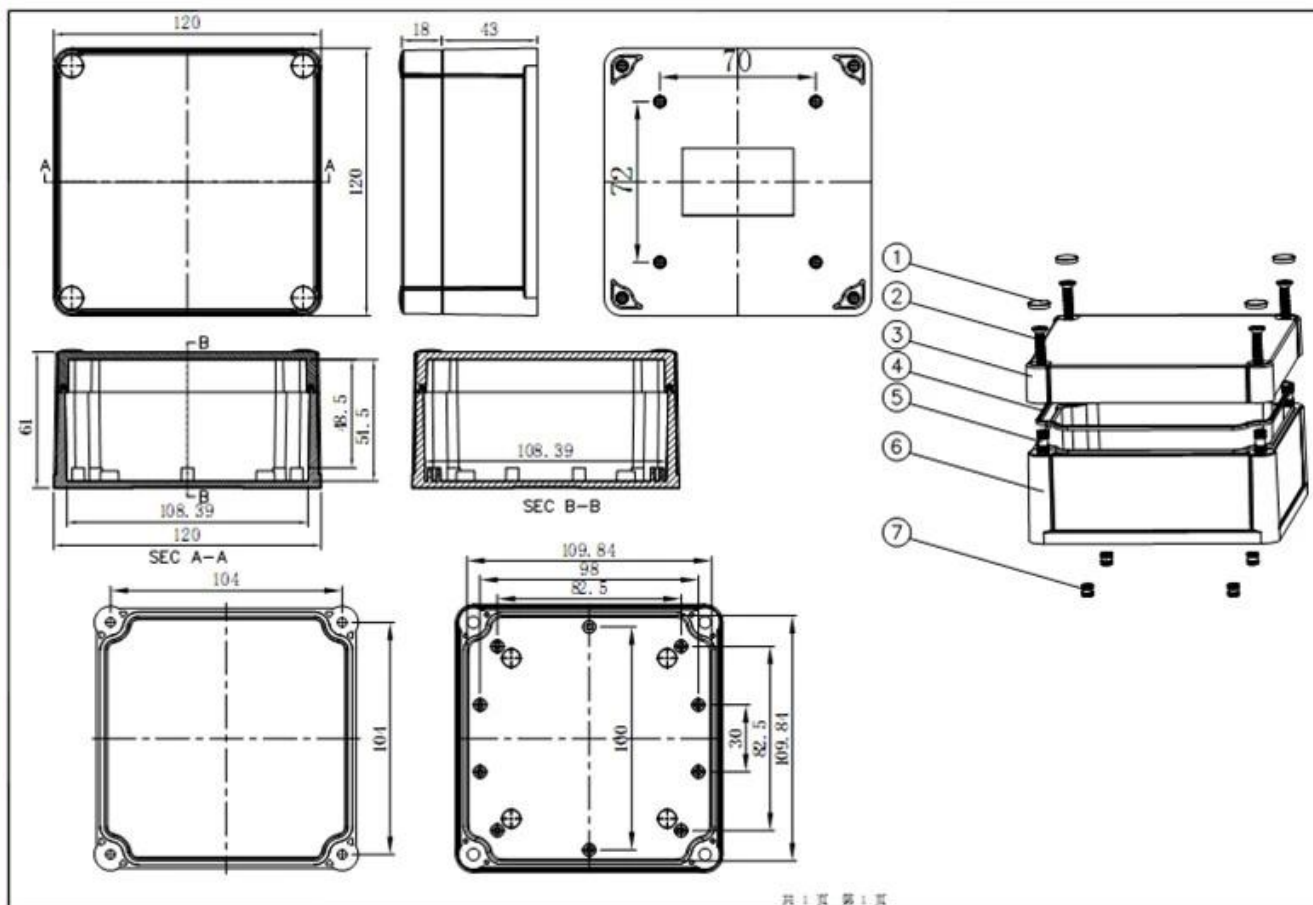

SZOMK

SZOMK

SZOMK

Epitheca (1PCS)
Material:ABS
Color:Light Grey(FS20412)

Hypotheca (1PCS)
Material:ABS
Color:Light Grey(FS20412)

Gasket (1PCS)
Material:Rubber
Size:96.5*64.5*1.8 mm

Copper Nut(4PCS)
Material:Copper
Standard:M4*10
Color:Copper

Grub Screw(4PCS)
Material:Stainless Steel
Standard:M4*25

Screw Lid(6PCS)
Material:ABS
Color:Light Grey(FS20412)

QQ

2819022460

Tel

86-755-83222882
86-13418600500

Add

628Room,505 Building ,Shangbu industry,
Hangtian road ,Futian district ,Shenzhen,
China,518031