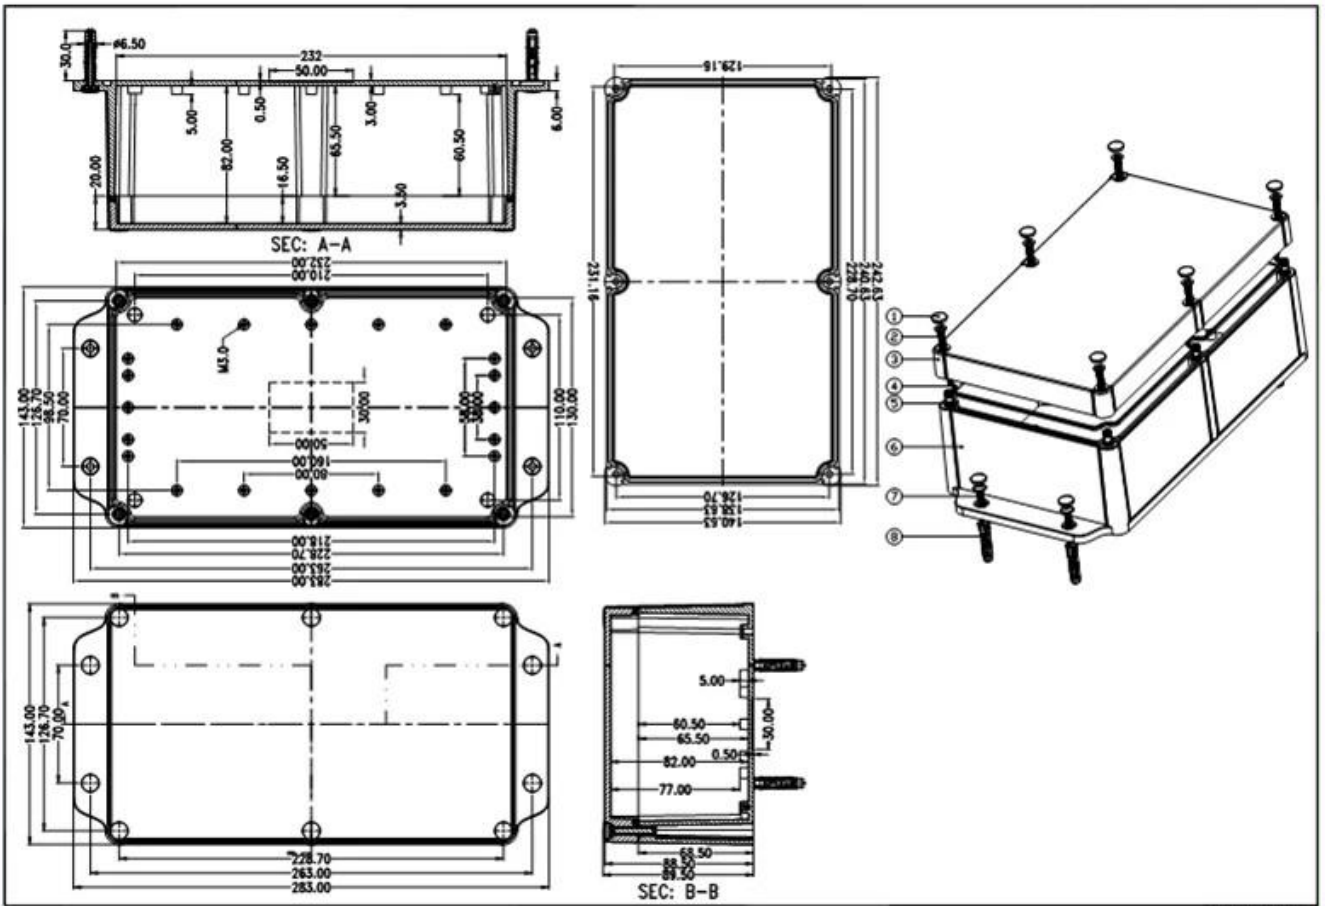

**Grub Screw(6PCS)**  
Material:Stainless Steel  
Standard:M4\*25

**Screw Lid(6PCS)**  
Material:ABS  
Color:Light Grey(FS20412)

**Self-Tapping Screw(4PCS)**  
Material:Iron  
Standard:M4\*30

**Copper Nut(4PCS)**  
Material:M4\*5  
Color:Copper