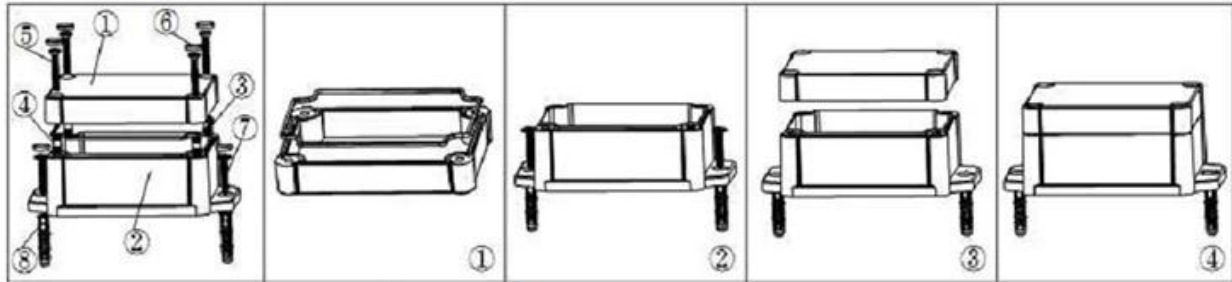

Gasket (1PCS)
Material:Rubber
Size:96.5*64.5*1.8 mm

Copper Nut(6PCS)
Material:Copper
Standard:M4*10
Color:Copper

Grub Screw(6PCS)
Material:Stainless Steel
Standard:M4*25

Screw Lid(6PCS)
Material:ABS
Color:Light Grey(FS20412)

Self-Tapping Screw(4PCS)
Material:Iron
Standard:M4*30

Wall Nail(4PCS)
Material:PP
Color:Light Grey(CM906)

SZOMK

①

Epitheca (1PCS)
Material:PC
Color:Transparent

②

Hypotheca (1PCS)
Material:ABS
Color:Light Grey(FS20412)