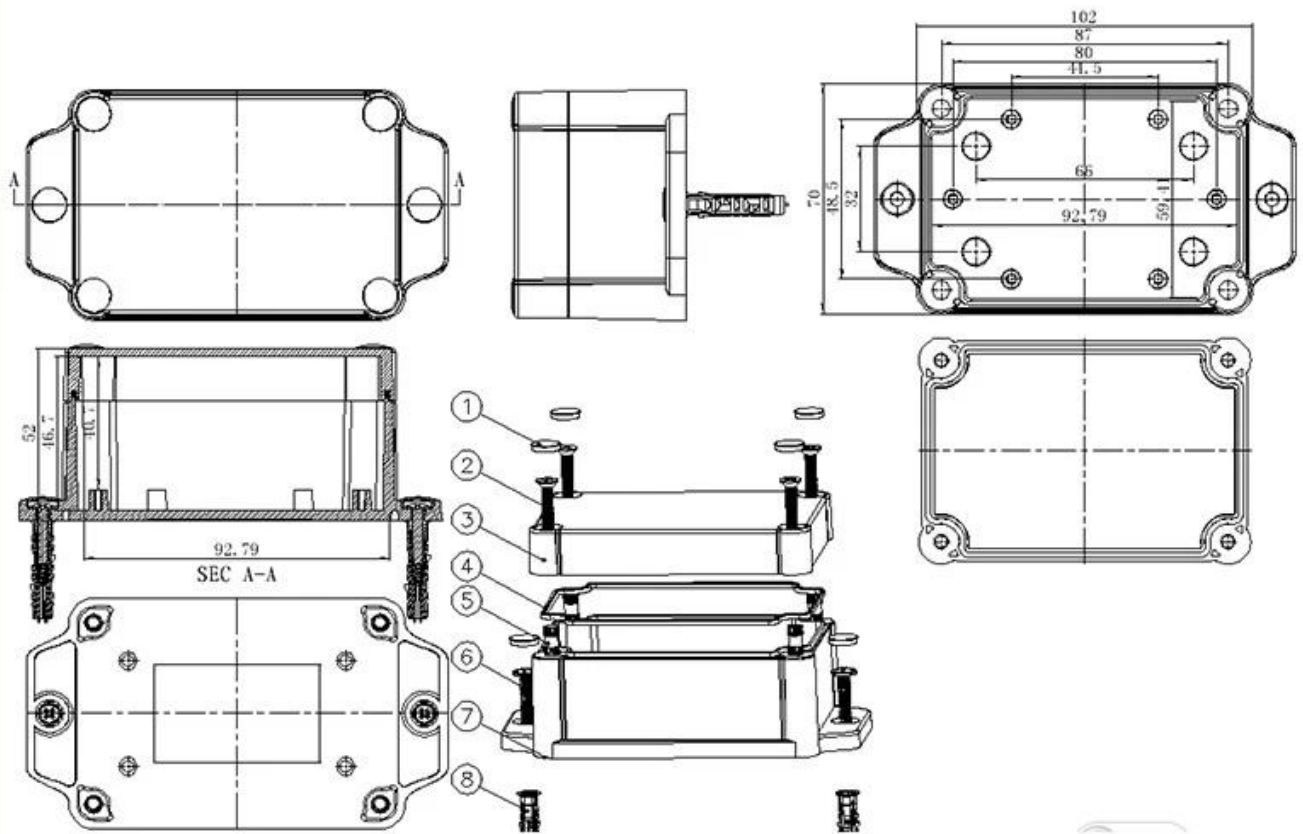

SZOMK

SZOMK

SZOMK

Epitheca (1PCS)
Material:PC
Color:Transparent

Hypotheca (1PCS)
Material:ABS
Color:Light Grey(FS20412)

Gasket (1PCS)
Material:Rubber
Size:96.5*64.5*1.8 mm

Copper Nut(4PCS)
Material:Copper
Standard:M4*10
Color:Copper

Grub Screw(4PCS)
Material:Stainless Steel
Standard:M4*25

Screw Lid(6PCS)
Material:ABS
Color:Light Grey(FS20412)

SZOMK

T/T, WESTERN UNION, MONEY
GRAM AND PAYPAL ACCPETED.

Skype: 86-13392896082

Tel: 86-13392896082