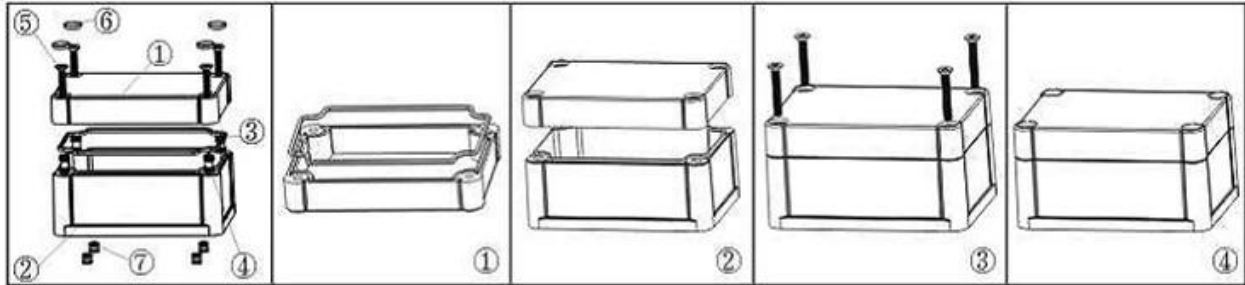

SZOMK

SZOMK

SZOMK

Epitheca (1PCS)
Material:PC
Color:Transparent

Hypotheca (1PCS)
Material:ABS
Color:Light Grey(FS20412)

Gasket (1PCS)
Material:Rubber
Size:96.5*64.5*1.8 mm

Copper Nut(4PCS)
Material:Copper
Standard:M4*10
Color:Copper

Grub Screw(4PCS)
Material:Stainless Steel
Standard:M4*25

Screw Lid(6PCS)
Material:ABS
Color:Light Grey(FS20412)

SZOMK

T/T, WESTERN UNION, MONEY
GRAM AND PAYPAL ACCPETED.

Skype: 86-13392896082

Tel: 86-13392896082