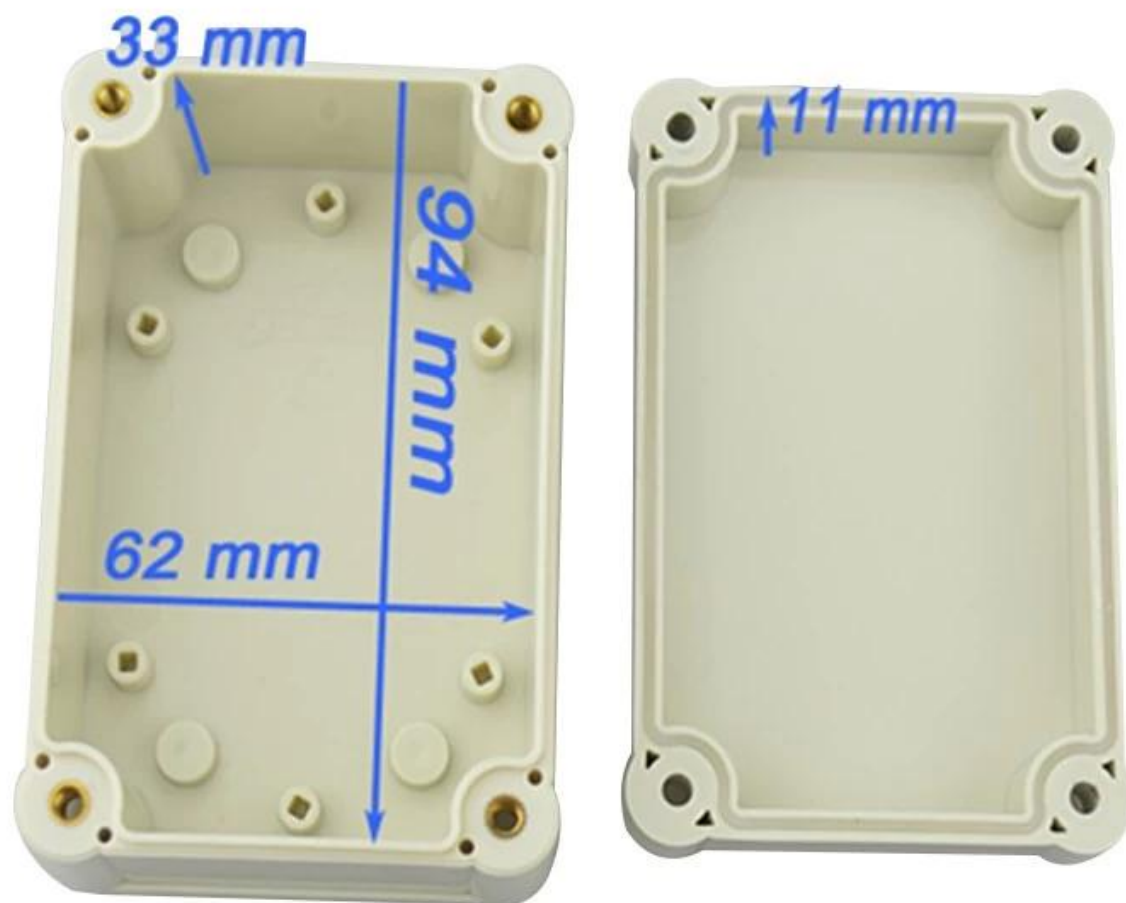

SZOMK

SZOMK

SZOMK

Epitheca (1PCS)
Material:PC
Color:Transparent

Hypotheca (1PCS)
Material:ABS
Color:Light Grey(FS20412)

Gasket (1PCS)
Material:Rubber
Size:96.5*64.5*1.8 mm

Copper Nut(4PCS)
Material:Copper
Standard:M4*10
Color:Copper

Grub Screw(4PCS)
Material:Stainless Steel
Standard:M4*25

Screw Lid(6PCS)
Material:ABS
Color:Light Grey(FS20412)

SZOMK

T/T, WESTERN UNION, MONEY
GRAM AND PAYPAL ACCPETED.

Skype: 86-13392896082

Tel: 86-13392896082