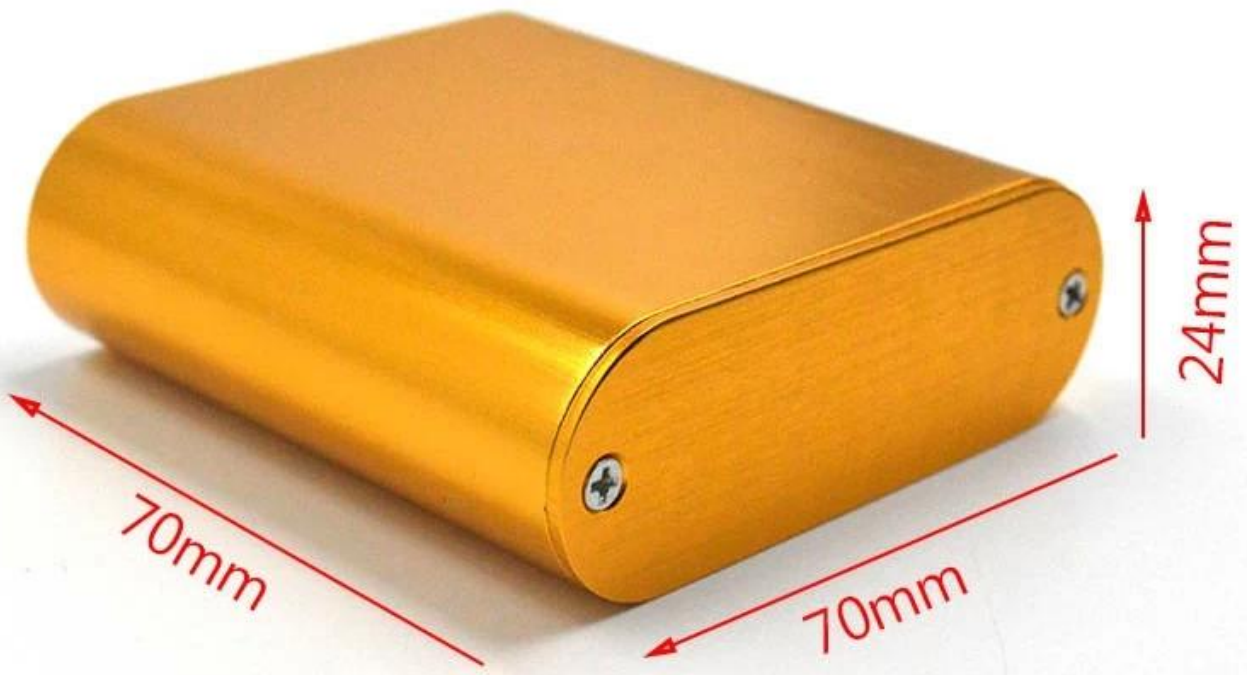

SZOMK

Customizable
cutout, sticker
silkscreen, color

Weight: 62g

Model No. AK-C-B27

Size: 0.95*2.76*2.96 inch
24*70*70 mm

SZOMK

SZOMK

Wall-mounting series