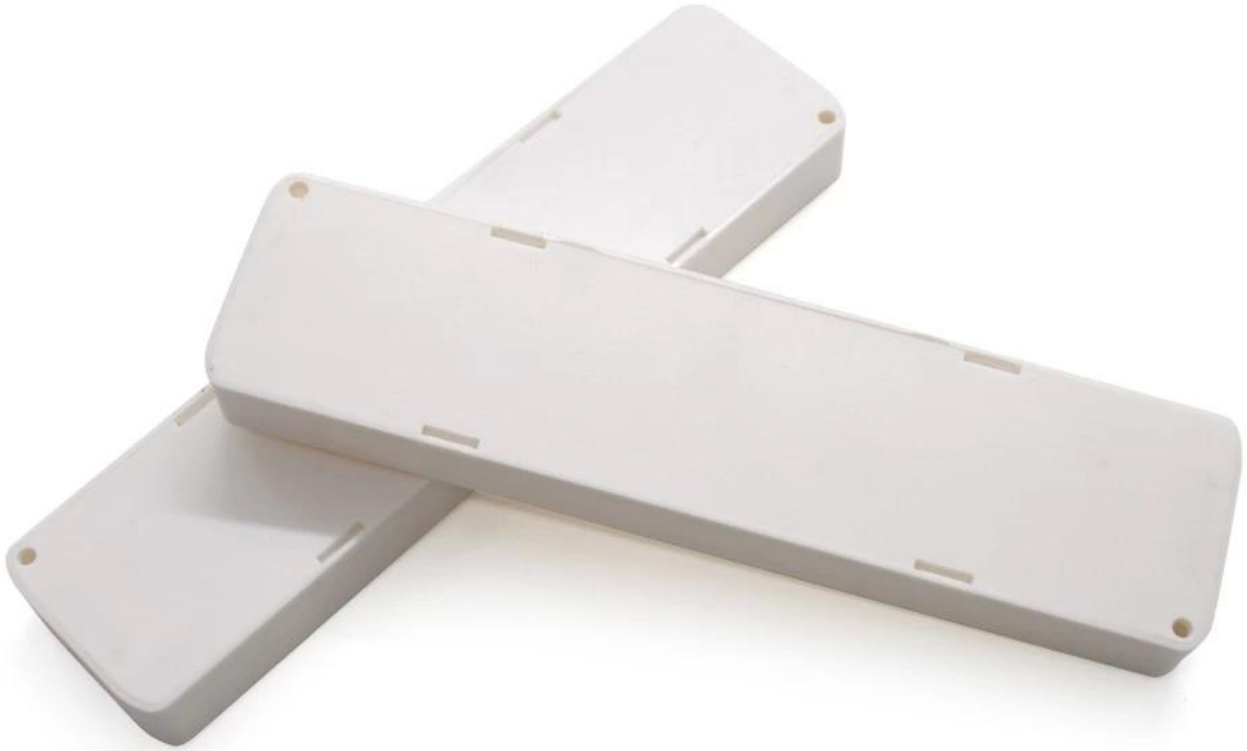

abs led

SZOMK

Customizable
Cutout, sticker

Weight: 41g

Size: 184*46*18 mm

Model No. AK-58

7.24*1.81*0.70 inch

SZOMK

Customizable
Cutout, sticker

Weight: 41g

Size: 184*46*18 mm

Model No. AK-58

7.24*1.81*0.70 inch

SZOMK

*Customizable
Cutout, sticker*

Weight: 41g

Size: 184*46*18 mm

Model No. AK-58

7.24*1.81*0.70 inch

SZOMK

Customizable
Cutout, sticker

Weight: 41g

Size: 184*46*18 mm

Model No. AK-58

7.24*1.81*0.70 inch

□□	LED □□ □□
□□ □□	AK-58
□□	41□
□□	□□ &□□; □□ □□ □□
□□	184X46X18mm

□□□□□□□□□□

1. Drilling, punching

2.

3. 3-5

4.