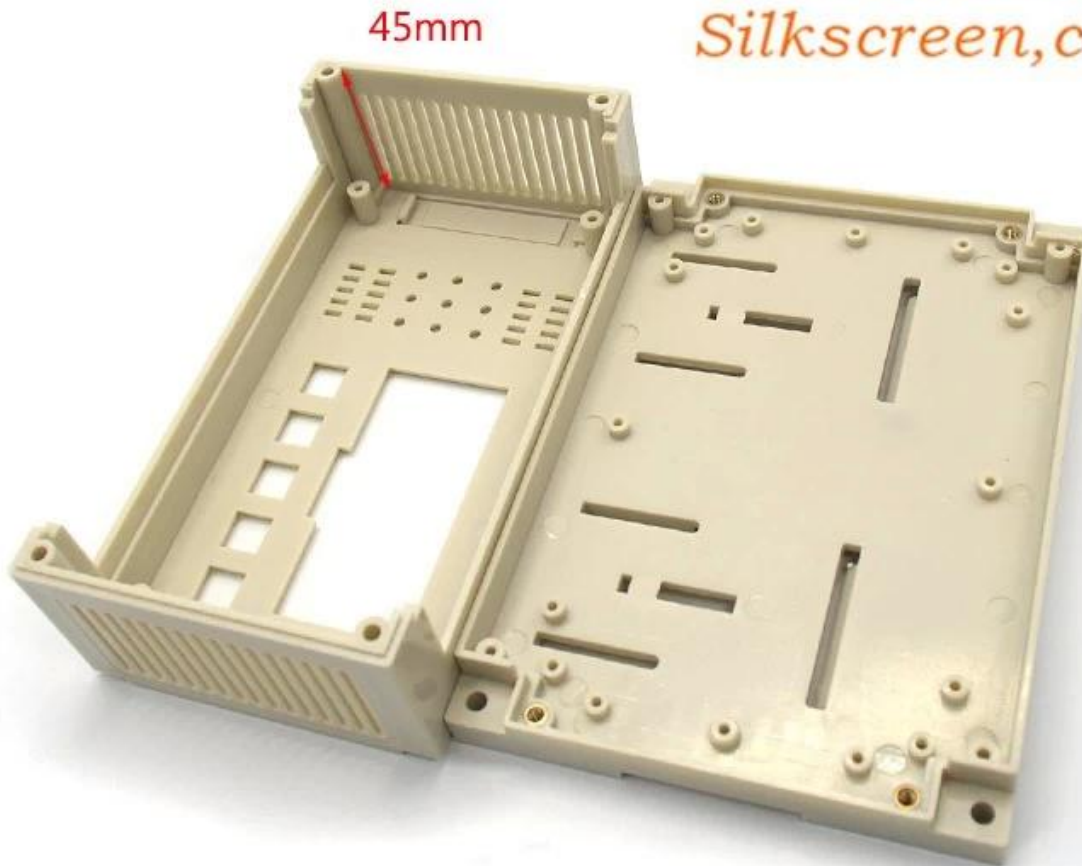

DIN PLC

- 1.
- 2.
- 3.

- 1
- 2
- 3
- 4

DIN PLC

SZOMK

*Customizable
Cutout, sticker
Silkscreen, color*

Weight: 269g

Size: 155*110*60 mm

Model No. AK-P-12a

5.1*4.3*2.4 inch

SZOMK

*Customizable
Cutout, sticker
Silkscreen, color*

Weight: 269g

Size: 155*110*60 mm

Model No. AK-P-12a

5.1*4.3*2.4 inch

SZOMK

*Customizable
Cutout, sticker
Silkscreen, color*

Weight: 269g

Size: 155*110*60 mm

Model No. AK-P-12a

5.1*4.3*2.4 inch

SZOMK

*Customizable
Cutout, sticker
Silkscreen, color*

Weight: 269g

Size: 155*110*60 mm

Model No. AK-P-12a

5.1*4.3*2.4 inch

□□□□

SZOMK

WE CAN DO

- ✓ **Provide thousands of public enclosure** *MOQ: 1 piece*
- ✓ **Small order custom** *MOQ: 20-30 pcs*
- ✓ **Design private custom enclosure (provide PCB)**
- ✓ **Molding, tooling (provide sample / STEP file)**