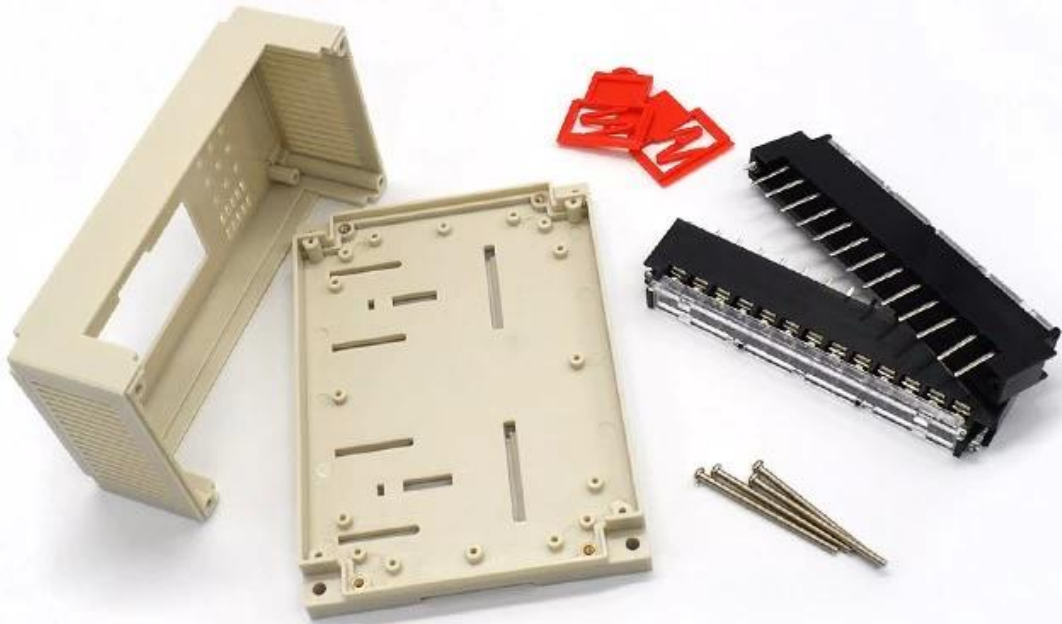

It is widely used in electronic, instrumentation, automation, communications, power supply units, student projects, amplifiers, Medical and wellness devices, test and measurement equipment, industrial control, peripheral devices and interfaces, switch boxes.

DIN PLC

- 1.
- 2.
- 3.

- 1
- 2
- 3
- 4

DIN PLC

SZOMK

*Customizable
Cutout, sticker
Silkscreen, color*

Weight: 269g

Size: 155*110*60 mm

Model No. AK-P-12a

5.1*4.3*2.4 inch

SZOMK

*Customizable
Cutout, sticker
Silkscreen, color*

Weight: 269g

Size: 155*110*60 mm

Model No. AK-P-12a

5.1*4.3*2.4 inch

SZOMK

*Customizable
Cutout, sticker
Silkscreen, color*

Weight: 269g

Size: 155*110*60 mm

Model No. AK-P-12a

5.1*4.3*2.4 inch

SZOMK

*Customizable
Cutout, sticker
Silkscreen, color*