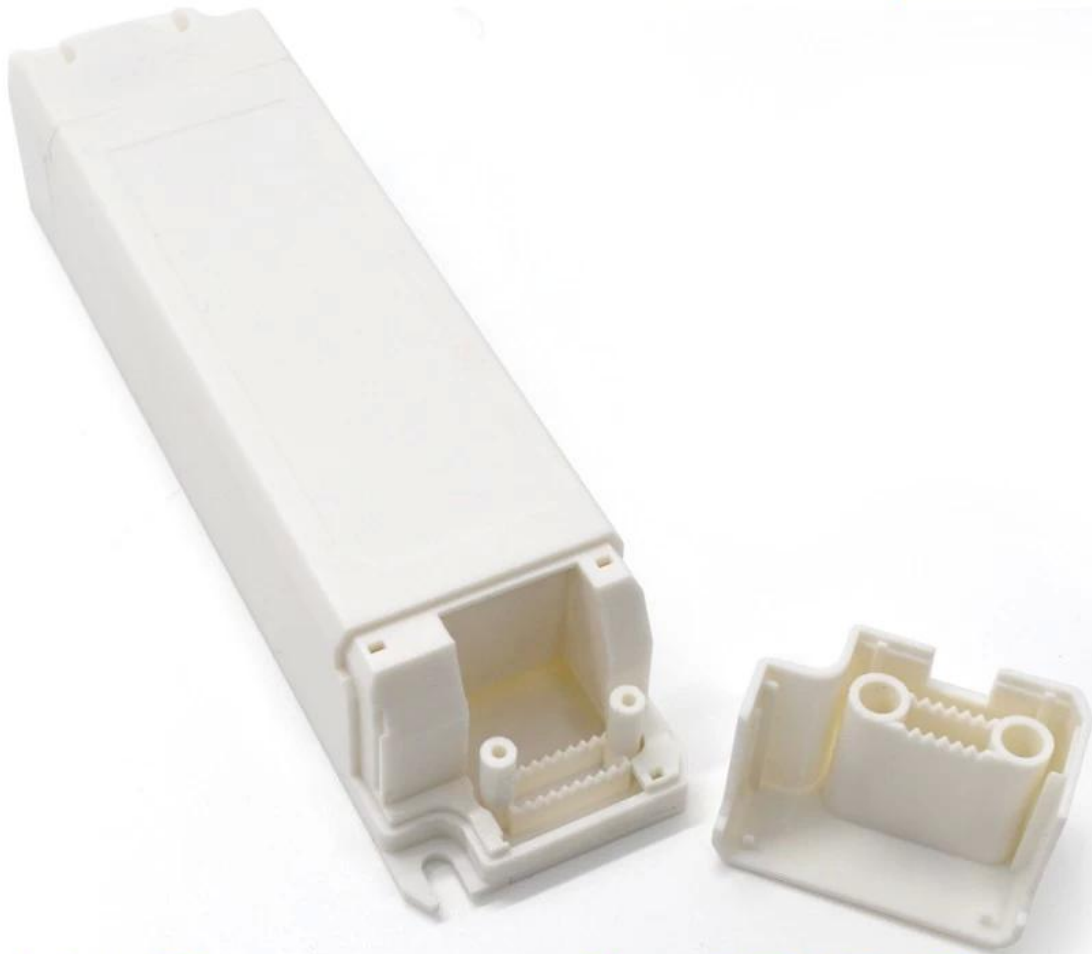

ABS LED

ABS LED

SZOMK

Customizable
Cutout, sticker

Weight: 53g

Size: 150*41*30 mm

Model No. AK-55

5.90*1.61*1.18 inch

SZOMK

Customizable
Cutout, sticker

Weight: 53g

Size: 150*41*30 mm

Model No. AK-55

5.90*1.61*1.18 inch

SZOMK

Customizable
Cutout, sticker

Weight: 53g

Size: 150*41*30 mm

Model No. AK-55

5.90*1.61*1.18 inch

SZOMK

Customizable
Cutout, sticker

Weight: 53g

Size: 150*41*30 mm

Model No. AK-55

5.90*1.61*1.18 inch

□□	LED □□ □□
□□ □□□	AK-55
□□	150X41X30mm
□□	55□
□□	□□□□□□; □□ □□ □□

□□□□□□□□□□

1. Drilling, punching

2.

3. 3-5

4.