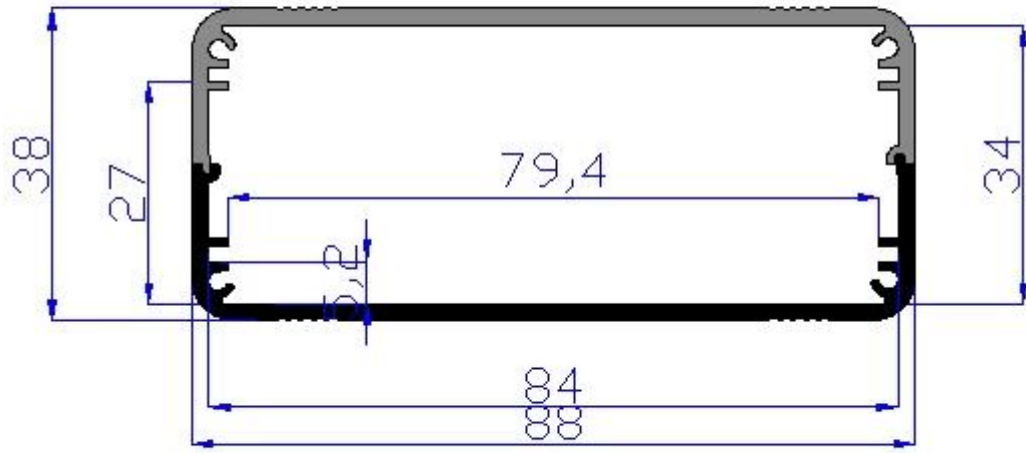

SZOMK

▶ **Enclosure Manufacturer**
www.chinaenclosure.com

SZOMK

Customizable
cutout, sticker
silkscreen, color

Weight: 241g
Model No. AK-C-C72

Size: 1.50*3.46*4.33 inch
38*88*110 mm

SZOMK

SZOMK

SZOMK

SZOMK

SZOMK

型号: AK-C-C72

Wall-mounting series

Size List:HxWxfree(mm)

Length can be random

AK-C-A1	36x147	AK-C-A17	40.5x97
AK-C-A2	41x147	AK-C-A18	80x234
AK-C-A3	29x129	AK-C-A19	40x80.5
AK-C-A4	28x104	AK-C-A20	33x105
AK-C-A5	32x155	AK-C-A21	39x96
AK-C-A6	71x190	AK-C-A22	24x76
AK-C-A7	46x190	AK-C-A23	58x180
AK-C-A8	38x88	AK-C-A24	29x164
AK-C-A9	48x204	AK-C-A25	61x147
AK-C-A10	38x150	AK-C-A26	35x120
AK-C-A11	55x150	AK-C-A27	36x85
AK-C-A12	45x138	AK-C-A28	28x165
AK-C-A13	55x147	AK-C-A29	52x165
AK-C-A14	30x67	AK-C-A30	33.5x103
AK-C-A15	73.5x250	AK-C-A31	39x144
AK-C-A16	24x80	AK-C-A32	26x66

Nomal series

Size List:HxWxfree(mm)

Length can be random

AK-C-B1	45x70	AK-C-B33	35x80
AK-C-B2	23x44	AK-C-B34	28x84
AK-C-B3	43x96	AK-C-B35	27.5x66.2
AK-C-B4	24x64	AK-C-B36	47x132
AK-C-B5	27x66	AK-C-B37	25x58
AK-C-B6	48x58	AK-C-B38	22.4x61
AK-C-B7	25x40	AK-C-B39	30.5x72
AK-C-B8	20x54	AK-C-B40	27.5x81
AK-C-B9	44x80	AK-C-B41	29x108
AK-C-B10	19x52	AK-C-B42	40x93
AK-C-B11	22x104	AK-C-B43	45x240
AK-C-B12	38x63.5	AK-C-B44	30x80
AK-C-B13	33x70	AK-C-B45	42.7x65.8
AK-C-B14	32x23	AK-C-B46	33x61
AK-C-B15	29x75	AK-C-B47	45.2x70.8
AK-C-B16	25x82	AK-C-B48	30x79
AK-C-B17	35x65	AK-C-B49	24x58
AK-C-B18	39x80	AK-C-B50	35x90
AK-C-B19	29x67	AK-C-B51	29x65
AK-C-B20	27x142.5	AK-C-B52	22.5x43.5
AK-C-B21	28.8x82.8	AK-C-B53	48x100
AK-C-B22	45x122	AK-C-B54	30x55
AK-C-B23	32x82	AK-C-B55	40x30
AK-C-B24	40x157	AK-C-B56	56x75
AK-C-B25	32x138.5	AK-C-B57	23.5x64
AK-C-B26	25x66	AK-C-B58	42.5x68
AK-C-B27	24x70	AK-C-B59	23.5x101.2
AK-C-B28	19x45	AK-C-B60	33x76.2
AK-C-B29	22x55	AK-C-B61	45x60
AK-C-B30	25x64	AK-C-B62	35x70
AK-C-B31	29x46	AK-C-B63	46x66
AK-C-B32	47x88	AK-C-B64	28x122.3