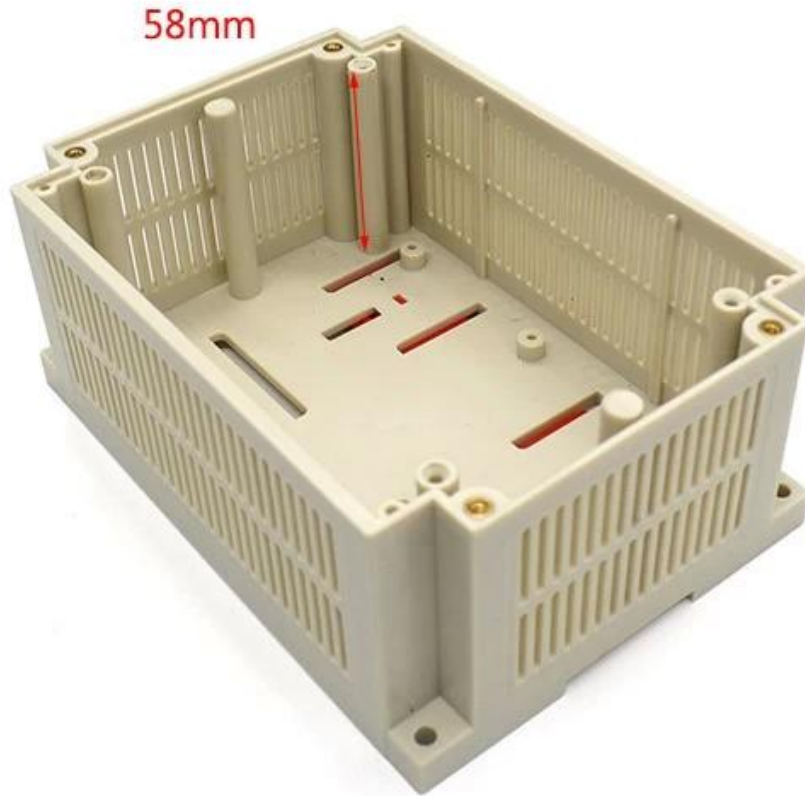

DIN PLC

- 1.
- 2.
- 3.

- 1
- 2
- 3
- 4

DIN PLC

SZOMK

*Customizable
Cutout, sticker
Silkscreen, color*

Weight: 135g

Size: 155*110*110 mm

Model No. AK-P-15

6.10*4.33*4.33 inch

SZOMK

*Customizable
Cutout, sticker
Silkscreen, color*

Weight: 135g

Size: 155*110*110 mm

Model No. AK-P-15

6.10*4.33*4.33 inch

SZOMK

*Customizable
Cutout, sticker
Silkscreen, color*

Weight: 135g

Size: 155*110*110 mm

Model No. AK-P-15

6.10*4.33*4.33 inch

SZOMK

*Customizable
Cutout, sticker
Silkscreen, color*

Weight: 135g

Size: 155*110*110 mm

Model No. AK-P-15

6.10*4.33*4.33 inch

□□□□

SZOMK

WE CAN DO

- ✓ **Provide thousands of public enclosure** *MOQ: 1 piece*
- ✓ **Small order custom** *MOQ: 20-30 pcs*
- ✓ **Design private custom enclosure (provide PCB)**
- ✓ **Molding, tooling (provide sample / STEP file)**