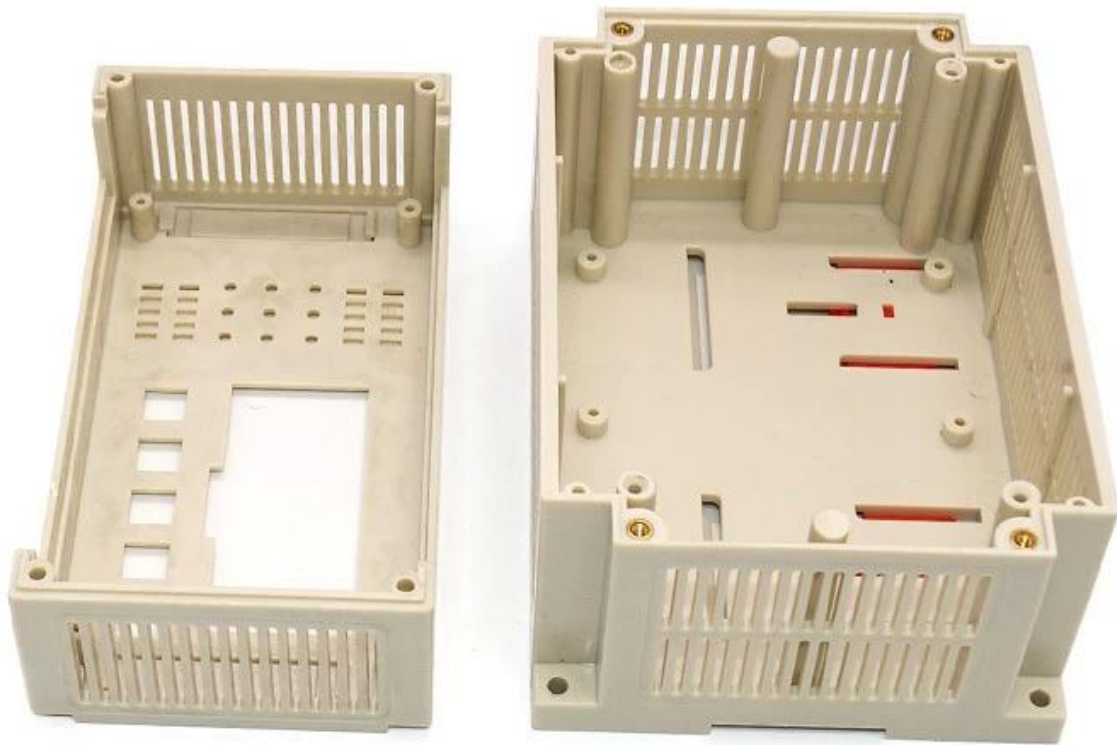

It is widely used in electronic, instrumentation, automation, communications, power supply units, student projects, amplifiers, Medical and wellness devices, test and measurement equipment, industrial control, peripheral devices and interfaces, switch boxes.

DIN PLC

- 1.
- 2.
- 3.

- 1
- 2
- 3
- 4

DIN PLC

SZOMK

*Customizable
Cutout, sticker
Silkscreen, color*

Weight: 135g

Size: 155*110*110 mm

Model No. AK-P-15

6.10*4.33*4.33 inch

SZOMK

*Customizable
Cutout, sticker
Silkscreen, color*

Weight: 135g

Size: 155*110*110 mm

Model No. AK-P-15

6.10*4.33*4.33 inch

SZOMK

*Customizable
Cutout, sticker
Silkscreen, color*

Weight: 135g

Size: 155*110*110 mm

Model No. AK-P-15

6.10*4.33*4.33 inch

SZOMK

*Customizable
Cutout, sticker
Silkscreen, color*