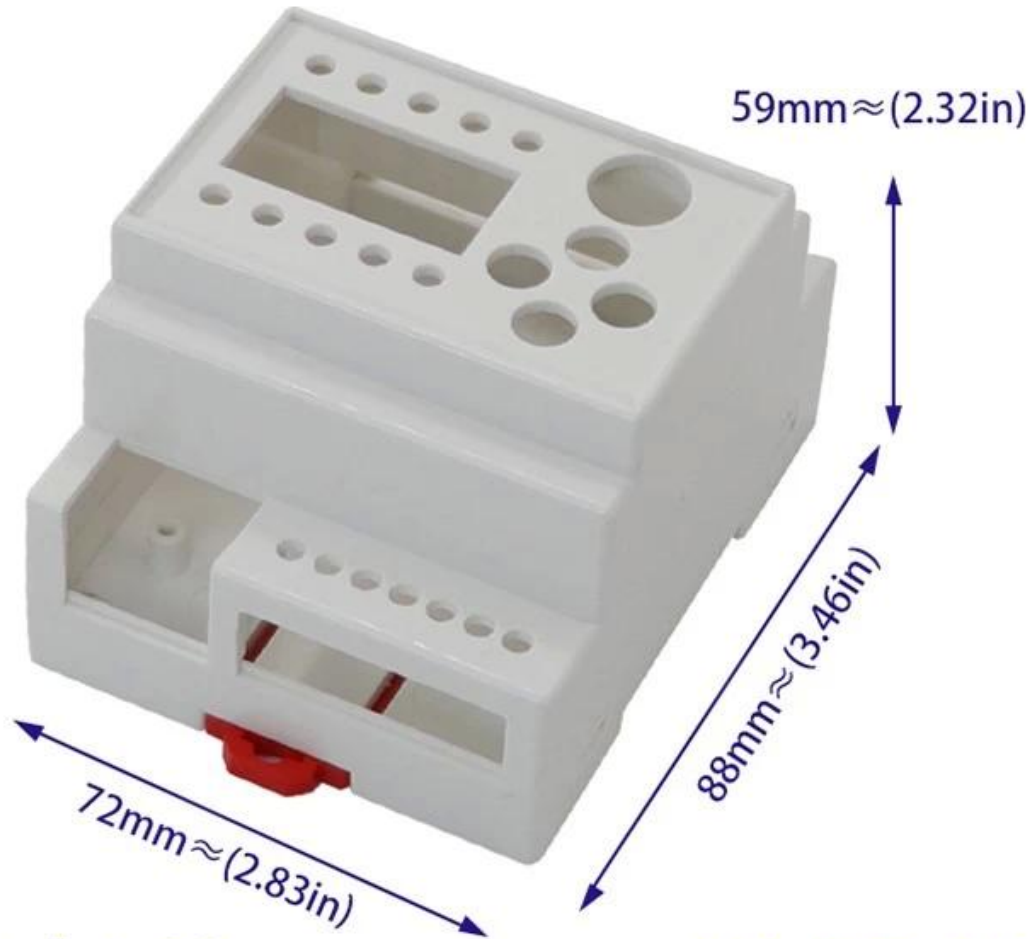

**SZOMK**

**Size:88\*72\*59mm**

**Weight:63g**

**AK-DR-80**

**SZOMK**

**Size:88\*72\*59mm**

**Weight:63g**

**AK-DR-80**