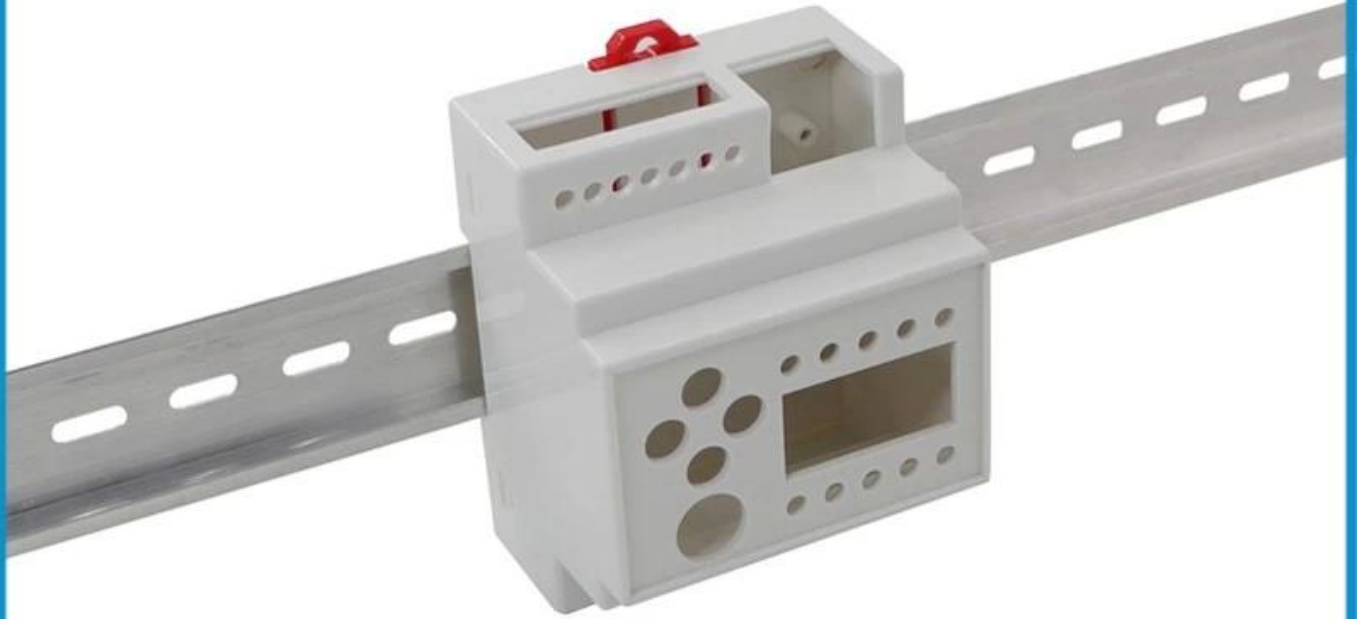

**SZOMK**

**Size:88\*72\*59mm**

**Weight:63g**

**AK-DR-80**

**SZOMK**

**Size:88\*72\*59mm**

**Weight:63g**

**AK-DR-80**