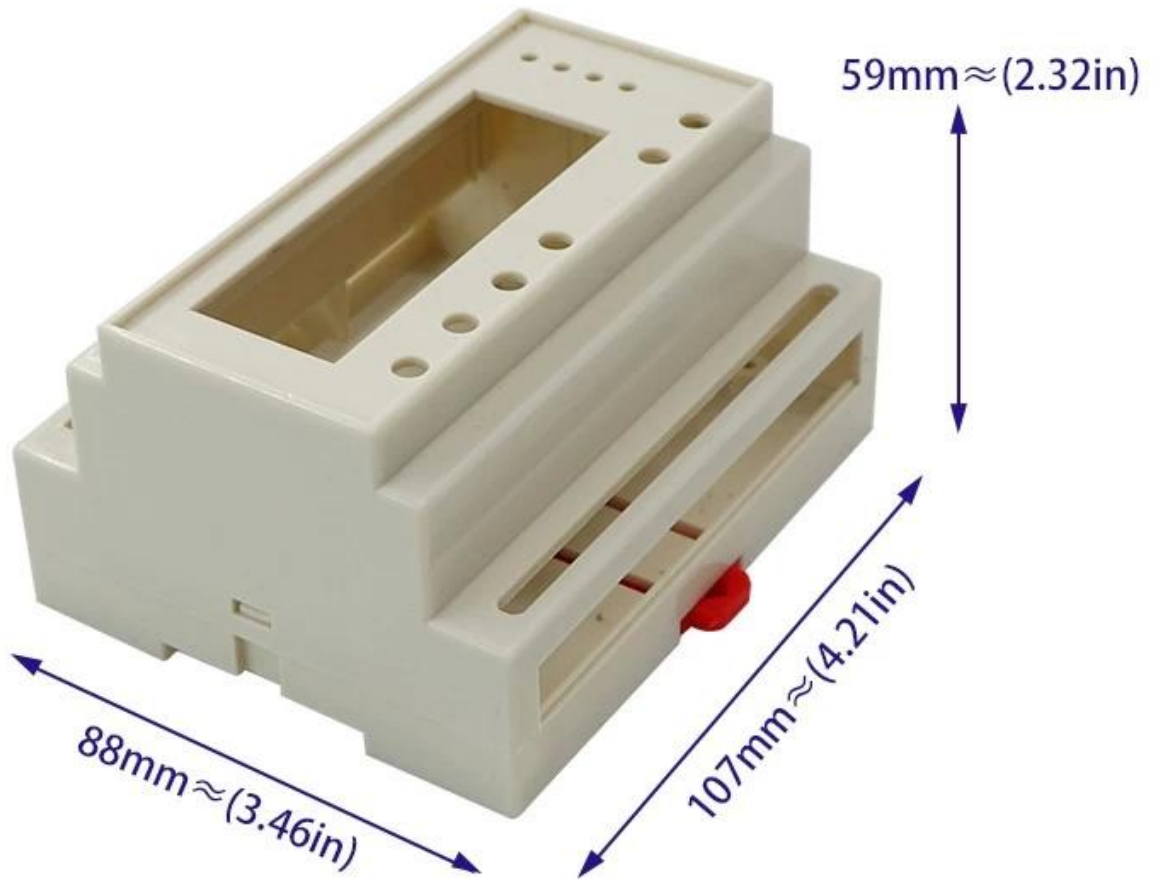

**SZOMK**

**Size:88\*107\*59mm**

**Weight:71g**

**AK-DR-68**

**SZOMK**

**Size:88\*107\*59mm**

**Weight:71g**

**AK-DR-68**

**SZOMK**

**Size:88\*107\*59mm**

**Weight:71g**

**AK-DR-68**