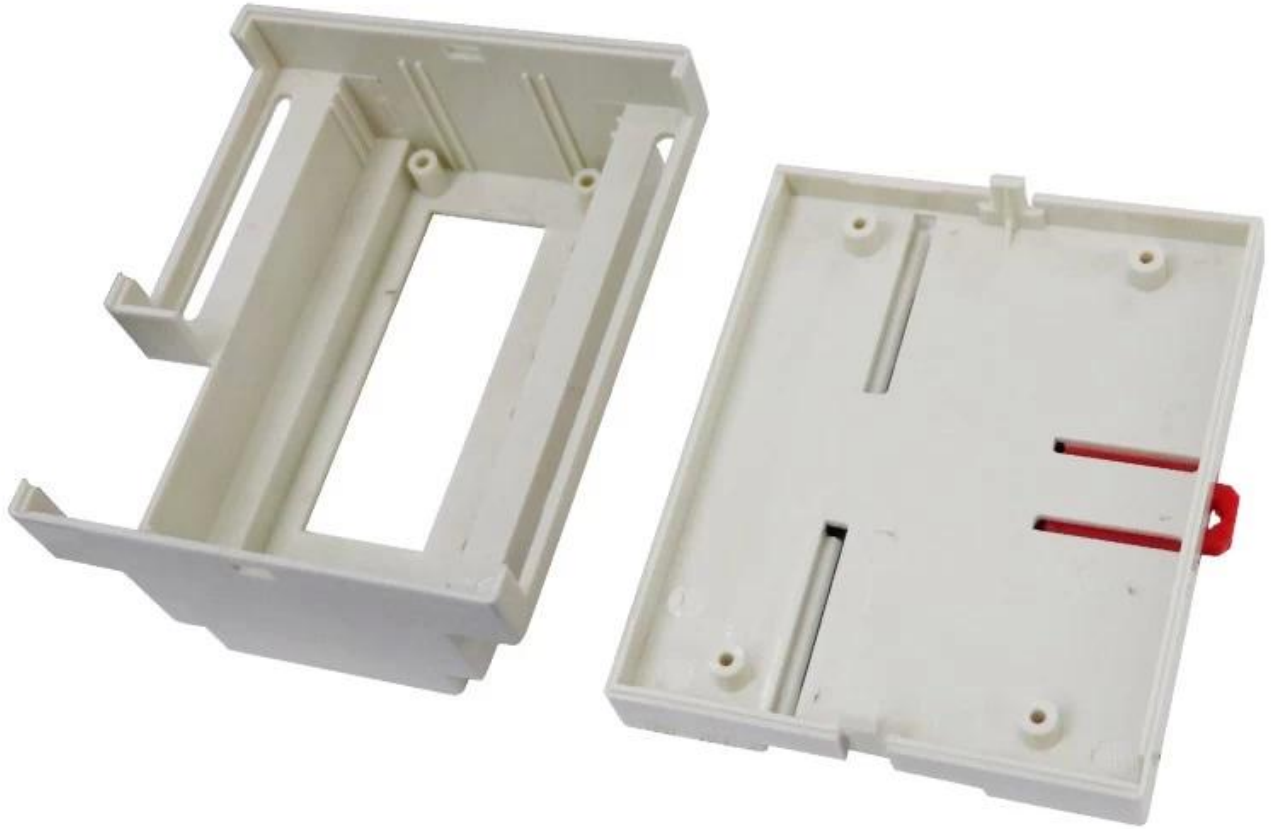

**SZOMK**

**Size:88\*107\*59mm**

**Weight:71g**

**AK-DR-68**

**SZOMK**

**Size:88\*107\*59mm**

**Weight:71g**

**AK-DR-68**

**SZOMK**

**Size:88\*107\*59mm**

**Weight:71g**

**AK-DR-68**