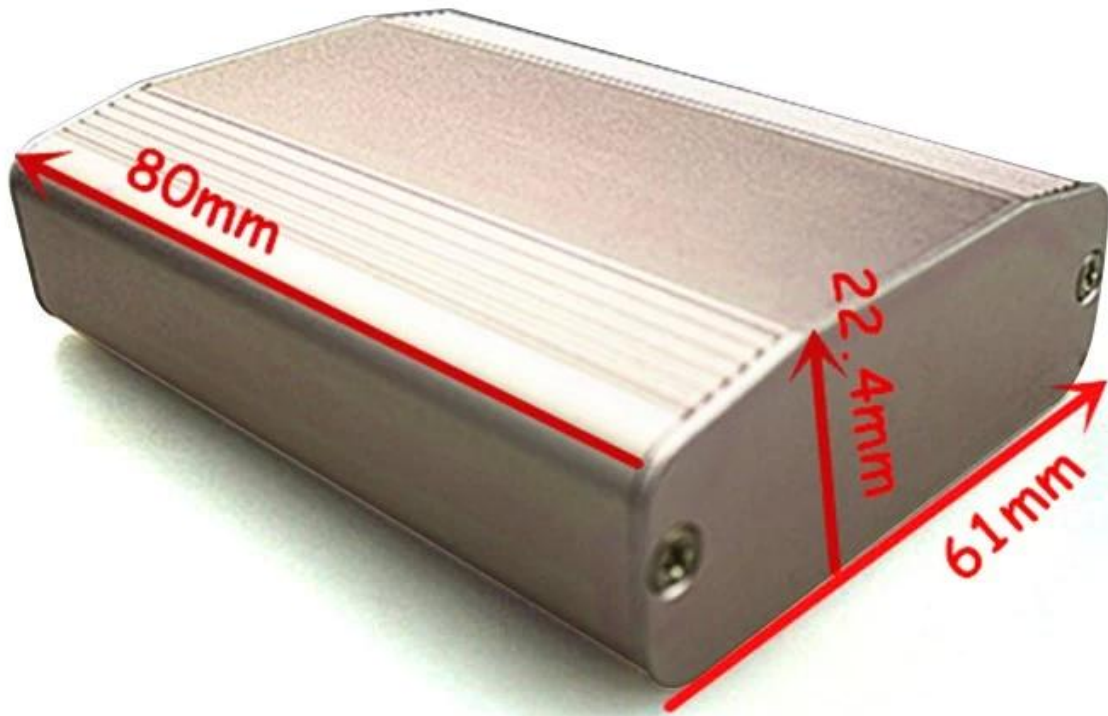

SZOMK

SZOMK

SZOMK

Customizable
Cutout, sticker
Silkscreen, color

Model No. AK-C-B38
Weight :65 g

Size : 0.88*2.40*3.15 inch
22.4*61*80 mm

SZOMK

Wall-mounting series