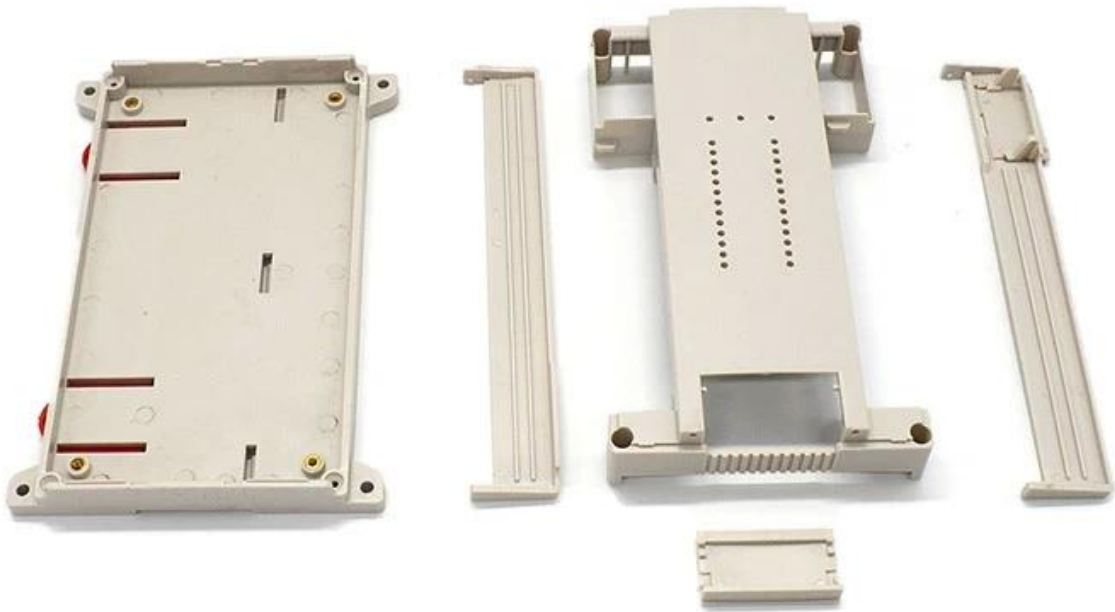

**DIN PLC**

- 1.
- 2.
- 3.

- 1
- 2
- 3 3-5
- 4

**DIN PLC**

SZOMK

*Customizable  
Cutout, sticker  
Silkscreen, color*

Weight: 98g

Size: 168\*115\*40 mm

Model No. AK-P-20

6.614.53\*1.57 inch

SZOMK

*Customizable  
Cutout, sticker  
Silkscreen, color*

Weight: 98g

Size: 168\*115\*40 mm

Model No. AK-P-20

6.614.53\*1.57 inch

SZOMK

*Customizable  
Cutout, sticker  
Silkscreen, color*

Weight: 98g

Size: 168\*115\*40 mm

Model No. AK-P-20

6.614.53\*1.57 inch

SZOMK

*Customizable  
Cutout, sticker  
Silkscreen, color*

Weight: 98g

Size: 168\*115\*40 mm

Model No. AK-P-20

6.614.53\*1.57 inch

**SZOMK**