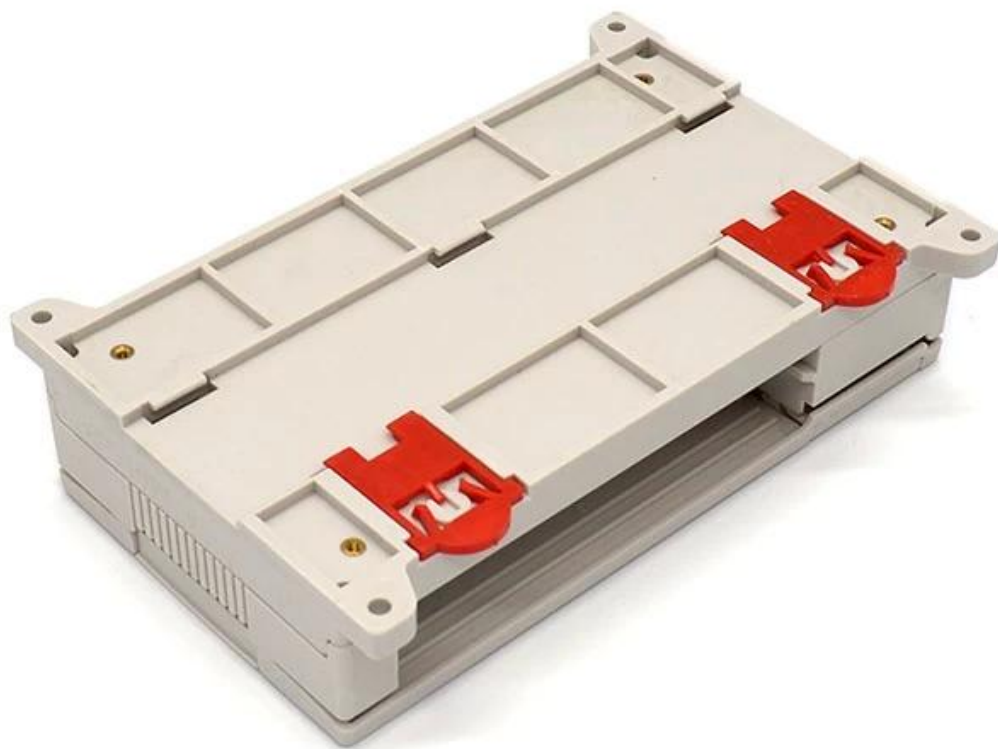

**DIN PLC**

- 1.
- 2.
- 3.

- 1
- 2
- 3 3-5
- 4

**DIN PLC**

SZOMK

*Customizable  
Cutout, sticker  
Silkscreen, color*

Weight: 98g

Size: 168\*115\*40 mm

Model No. AK-P-20

6.614.53\*1.57 inch

SZOMK

*Customizable  
Cutout, sticker  
Silkscreen, color*

Weight: 98g

Size: 168\*115\*40 mm

Model No. AK-P-20

6.614.53\*1.57 inch

SZOMK

*Customizable  
Cutout, sticker  
Silkscreen, color*

Weight: 98g

Size: 168\*115\*40 mm

Model No. AK-P-20

6.614.53\*1.57 inch

SZOMK

*Customizable  
Cutout, sticker  
Silkscreen, color*

Weight: 98g

Size: 168\*115\*40 mm

Model No. AK-P-20

6.614.53\*1.57 inch

**SZOMK**