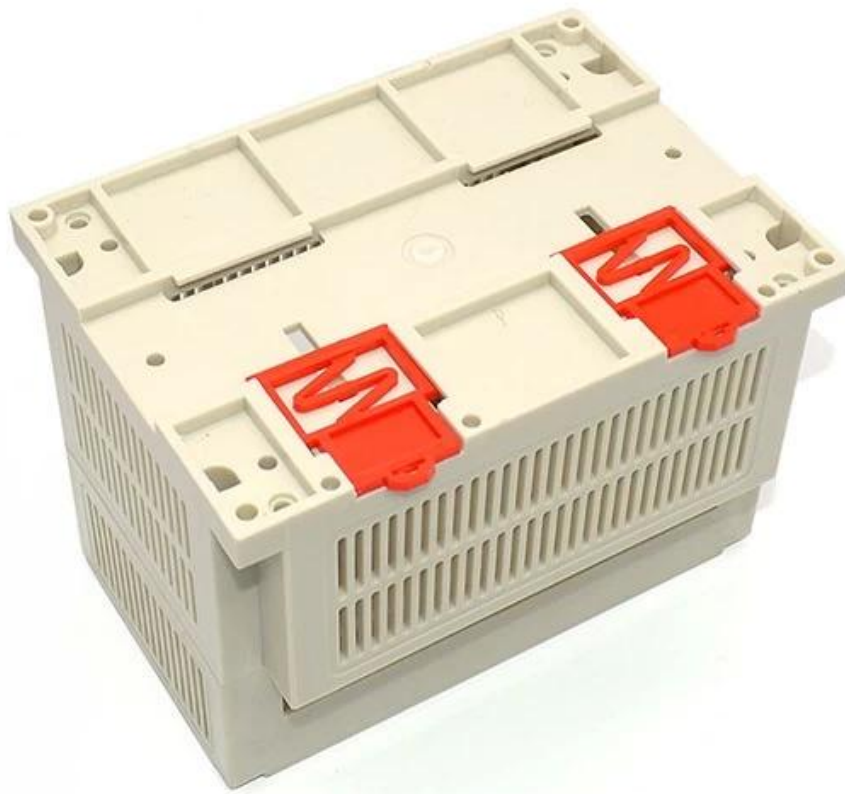

DIN PLC

- 1.
- 2.
- 3.

- 1
- 2
- 3
- 4

DIN PLC

SZOMK

Customizable
Cutout, sticker
Silkscreen, color

Weight: 135g

Size: 155*110*110 mm

Model No. AK-P-15

6.10*4.33*4.33 inch

SZOMK

*Customizable
Cutout, sticker
Silkscreen, color*

Weight: 135g

Size: 155*110*110 mm

Model No. AK-P-15

6.10*4.33*4.33 inch

SZOMK

*Customizable
Cutout, sticker
Silkscreen, color*

Weight: 135g

Size: 155*110*110 mm

Model No. AK-P-15

6.10*4.33*4.33 inch

SZOMK

*Customizable
Cutout, sticker
Silkscreen, color*

Weight: 135g

Size: 155*110*110 mm

Model No. AK-P-15

6.10*4.33*4.33 inch

□□□□

SZOMK

WE CAN DO

- ✓ **Provide thousands of public enclosure** *MOQ: 1 piece*
- ✓ **Small order custom** *MOQ: 20-30 pcs*
- ✓ **Design private custom enclosure (provide PCB)**
- ✓ **Molding, tooling (provide sample / STEP file)**