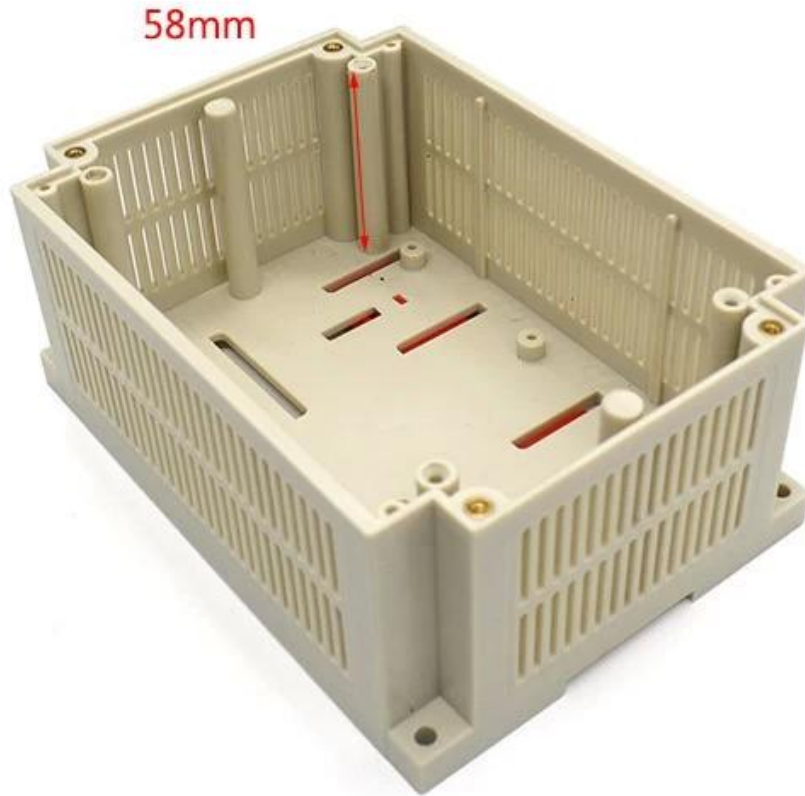

DIN PLC

- 1.
- 2.
- 3.

- 1
- 2
- 3
- 4

DIN PLC

SZOMK

Customizable
Cutout, sticker
Silkscreen, color

Weight: 135g

Size: 155*110*110 mm

Model No. AK-P-15

6.10*4.33*4.33 inch

SZOMK

*Customizable
Cutout, sticker
Silkscreen, color*

Weight: 135g

Size: 155*110*110 mm

Model No. AK-P-15

6.10*4.33*4.33 inch

SZOMK

*Customizable
Cutout, sticker
Silkscreen, color*

Weight: 135g

Size: 155*110*110 mm

Model No. AK-P-15

6.10*4.33*4.33 inch

SZOMK

*Customizable
Cutout, sticker
Silkscreen, color*

Weight: 135g

Size: 155*110*110 mm

Model No. AK-P-15

6.10*4.33*4.33 inch

□□□□

SZOMK

WE CAN DO

- ✓ **Provide thousands of public enclosure** *MOQ: 1 piece*
- ✓ **Small order custom** *MOQ: 20-30 pcs*
- ✓ **Design private custom enclosure (provide PCB)**
- ✓ **Molding, tooling (provide sample / STEP file)**