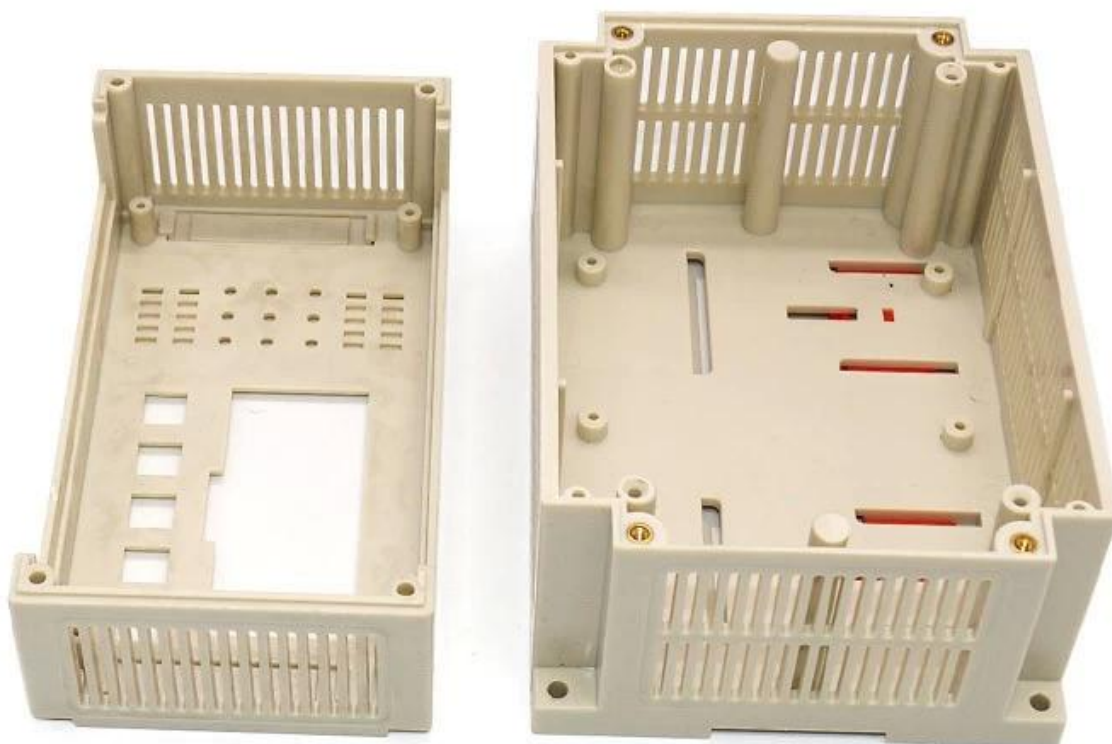

It is widely used in electronic, instrumentation, automation, communications, power supply units, student projects, amplifiers, Medical and wellness devices, test and measurement equipment, industrial control, peripheral devices and interfaces, switch boxes.

DIN PLC

- 1.
- 2.
- 3.

- 1
- 2
- 3
- 4

DIN PLC

SZOMK

Customizable
Cutout, sticker
Silkscreen, color

Weight: 135g

Size: 155*110*110 mm

Model No. AK-P-15

6.10*4.33*4.33 inch

SZOMK

*Customizable
Cutout, sticker
Silkscreen, color*

Weight: 135g

Size: 155*110*110 mm

Model No. AK-P-15

6.10*4.33*4.33 inch

SZOMK

*Customizable
Cutout, sticker
Silkscreen, color*

Weight: 135g

Size: 155*110*110 mm

Model No. AK-P-15

6.10*4.33*4.33 inch

SZOMK

*Customizable
Cutout, sticker
Silkscreen, color*