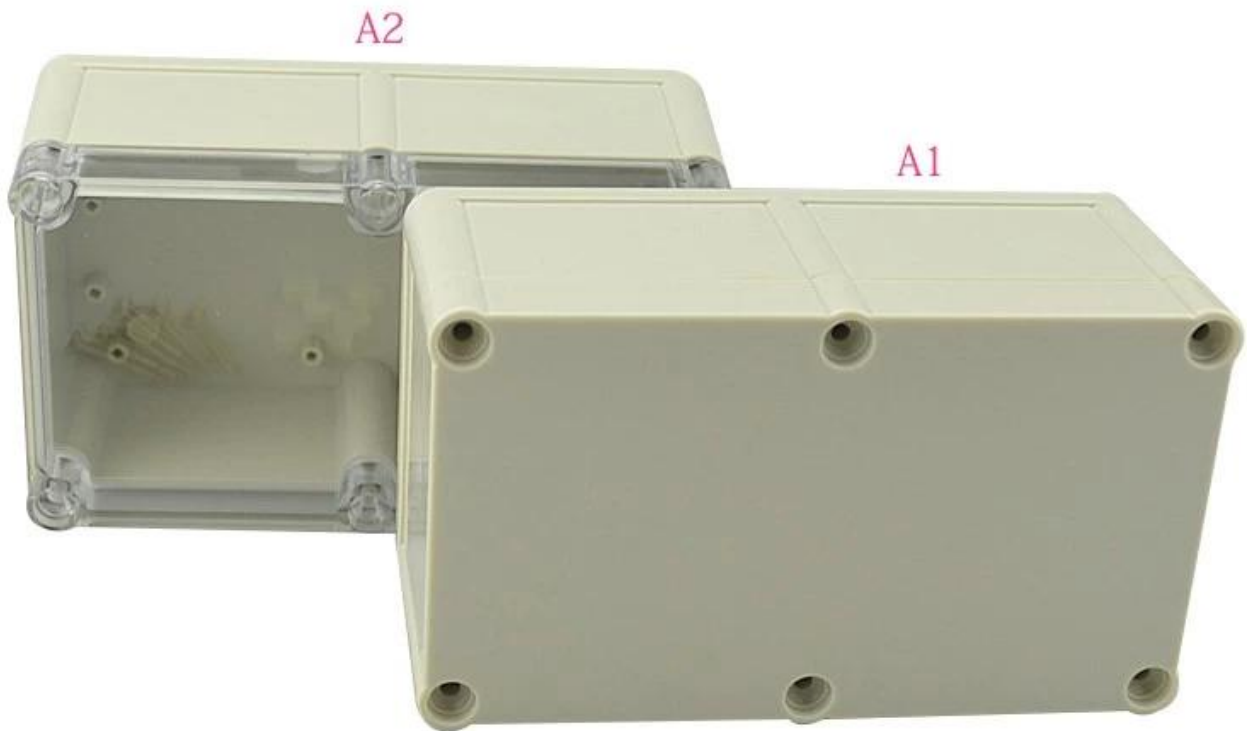

SZOMK

Customizable
cutout, sticker
silkscreen, color

Model No. AK10513

Size: 6.38*3.70*2.60 inch
162*94*66 mm

□□□□