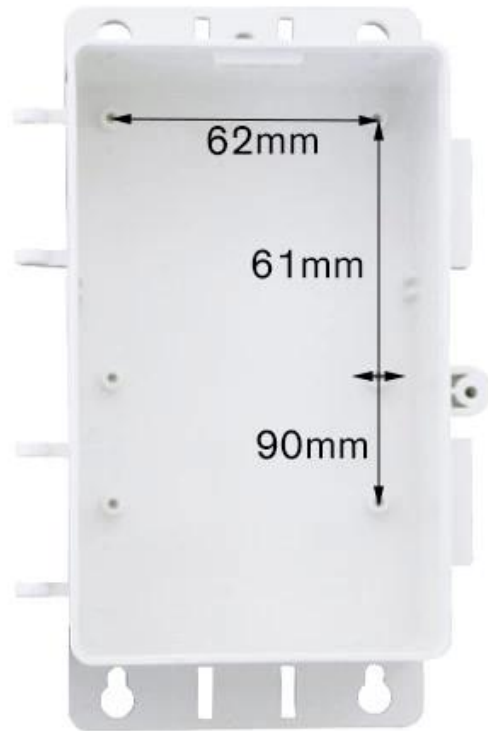

SZOMK

▶ **Enclosure Manufacturer**
www.chinaenclosure.com

SZOMK

AK-01-58 171*86*55mm 150g

SZOMK

AK-01-58 171*86*55mm 150g

SZOMK

AK-01-58 171*86*55mm 150g