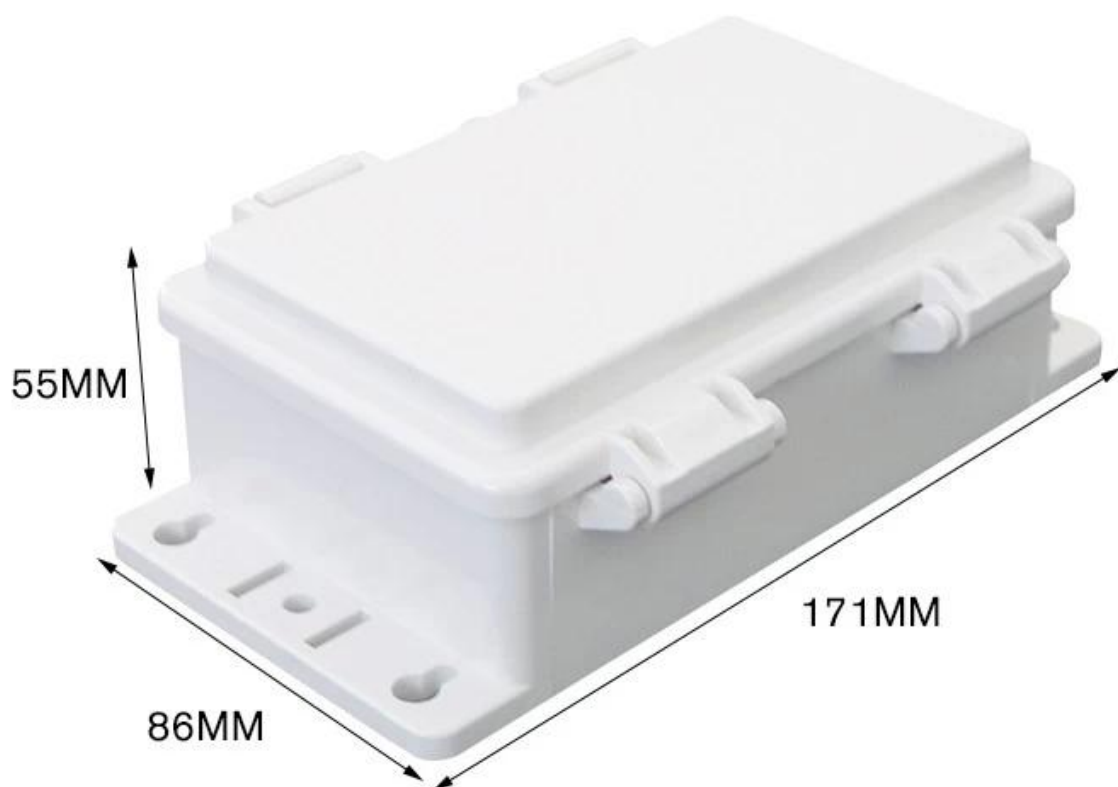

SZOMK

▶ **Enclosure Manufacturer**
www.chinaenclosure.com

SZOMK

AK-01-58 171*86*55mm 150g

SZOMK

AK-01-58 171*86*55mm 150g

SZOMK

AK-01-58 171*86*55mm 150g