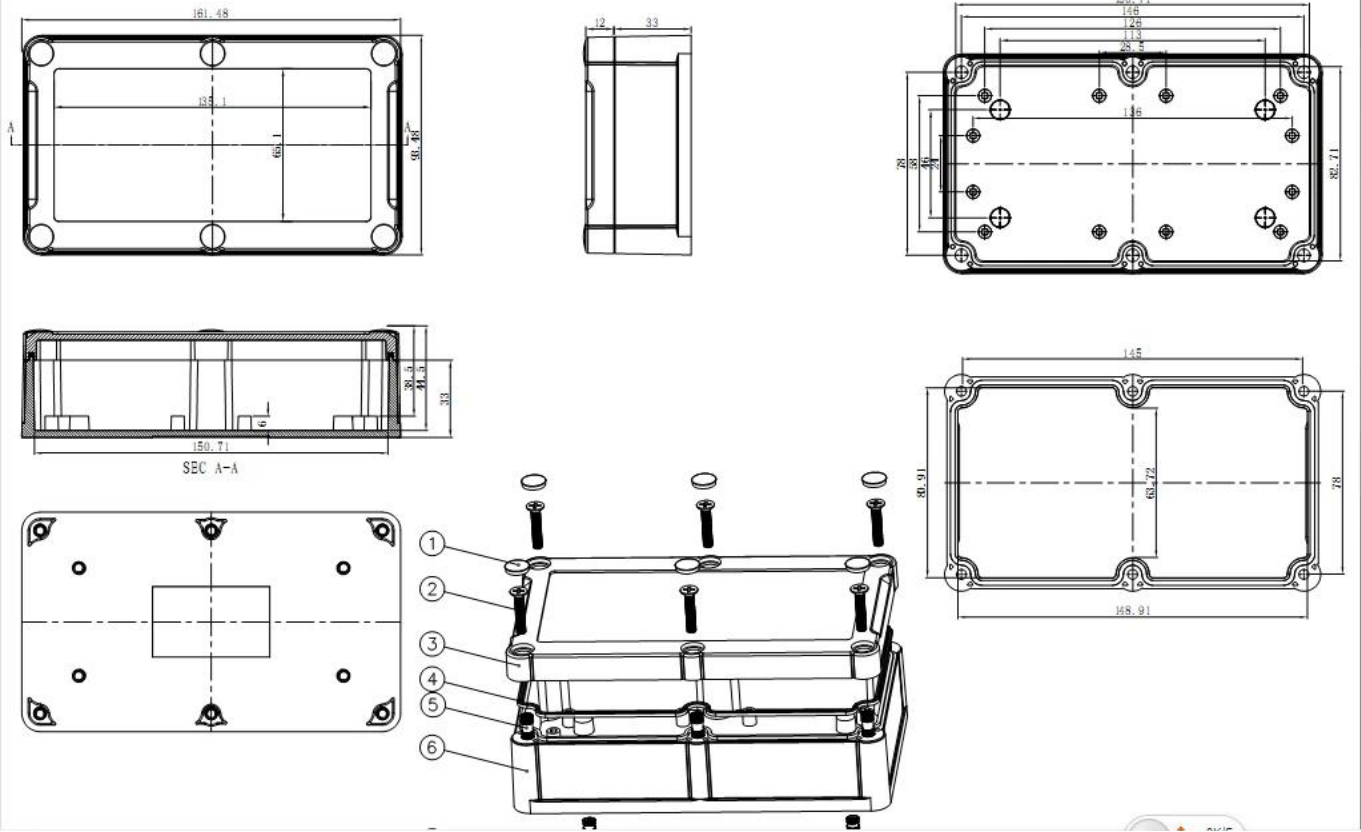

# SZOMK

**Epitheca (1PCS)**  
Material:PC  
Color:Transparent

**Hypotheca (1PCS)**  
Material:ABS  
Color:Light Grey(FS20412)

**Gasket (1PCS)**  
Material:Rubber  
Size:113\*113\*1.8 mm

**Copper Nut(6PCS)**  
Material:Copper  
Standard:M4\*10  
Color:Copper

**Grub Screw(6PCS)**  
Material:Stainless Steel  
Standard:M4\*25

**Screw Lid(6PCS)**  
Material:ABS  
Color:Light Grey(FS20412)

**Self-Tapping Screw(4PCS)**  
Material:Iron  
Standard:M4\*30

**Copper Nut(4PCS)**  
Material:M4\*5  
Color:Copper